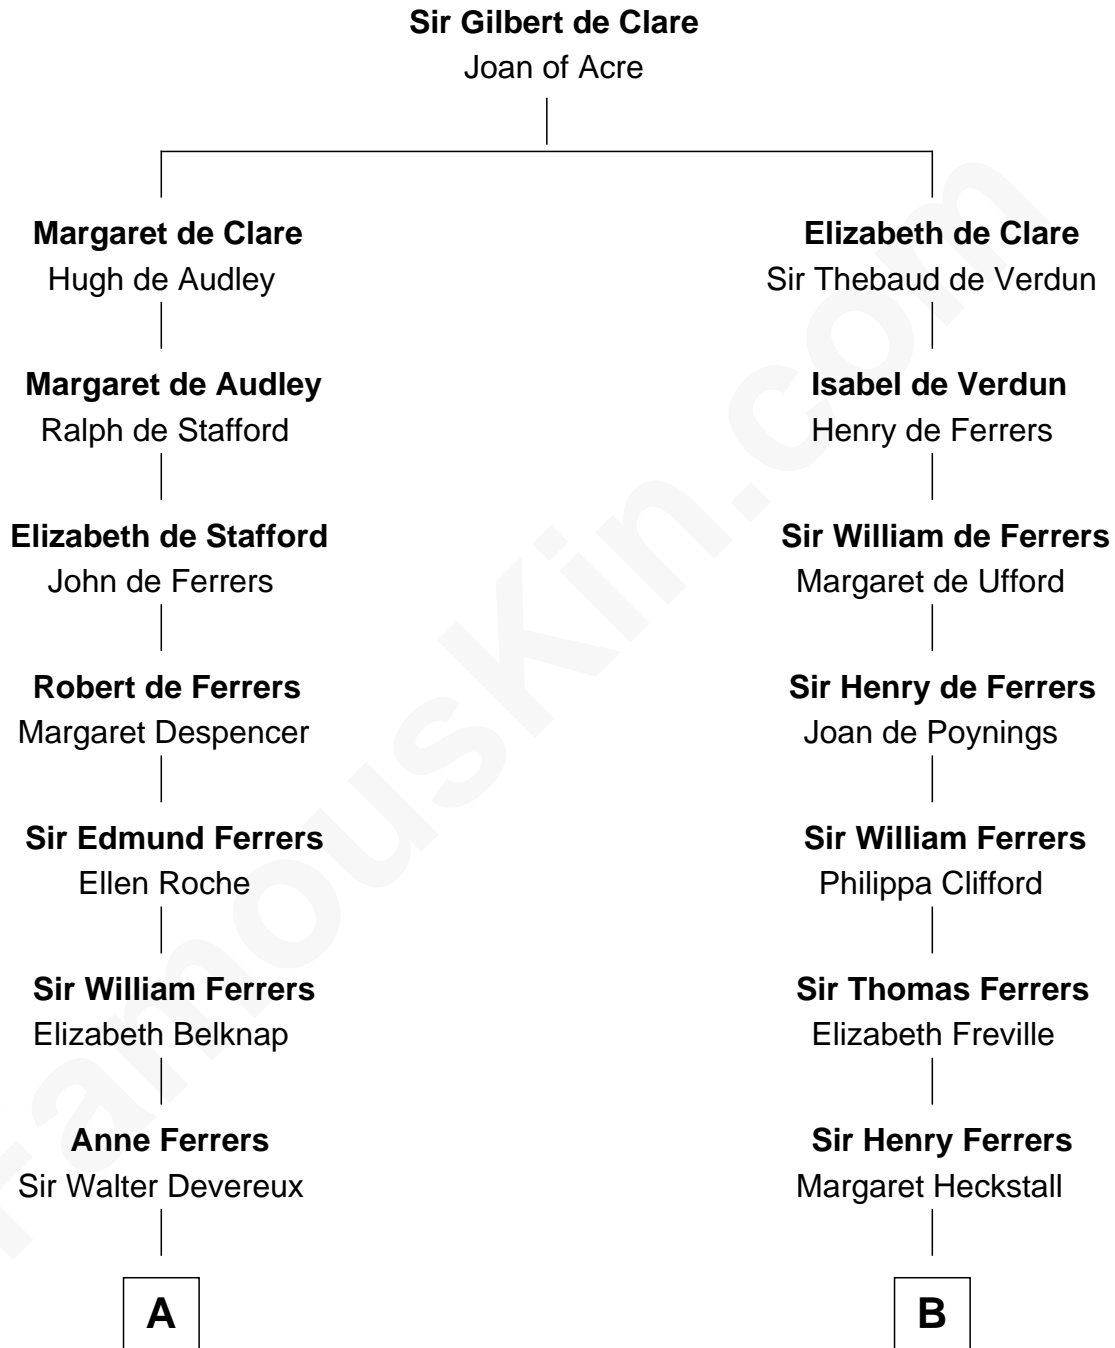

FamousKin.com

Relationship Chart of

Grover Cleveland

22nd and 24th U.S. President

11th cousin 9 times removed of

Edmund Waller

English Poet and Politician

C

Abiah Hyde

Aaron Cleveland

William Cleveland

Margaret Falley

Rev. Richard Falley Cleveland

Ann Neal

Grover Cleveland

22nd and 24th U.S. President