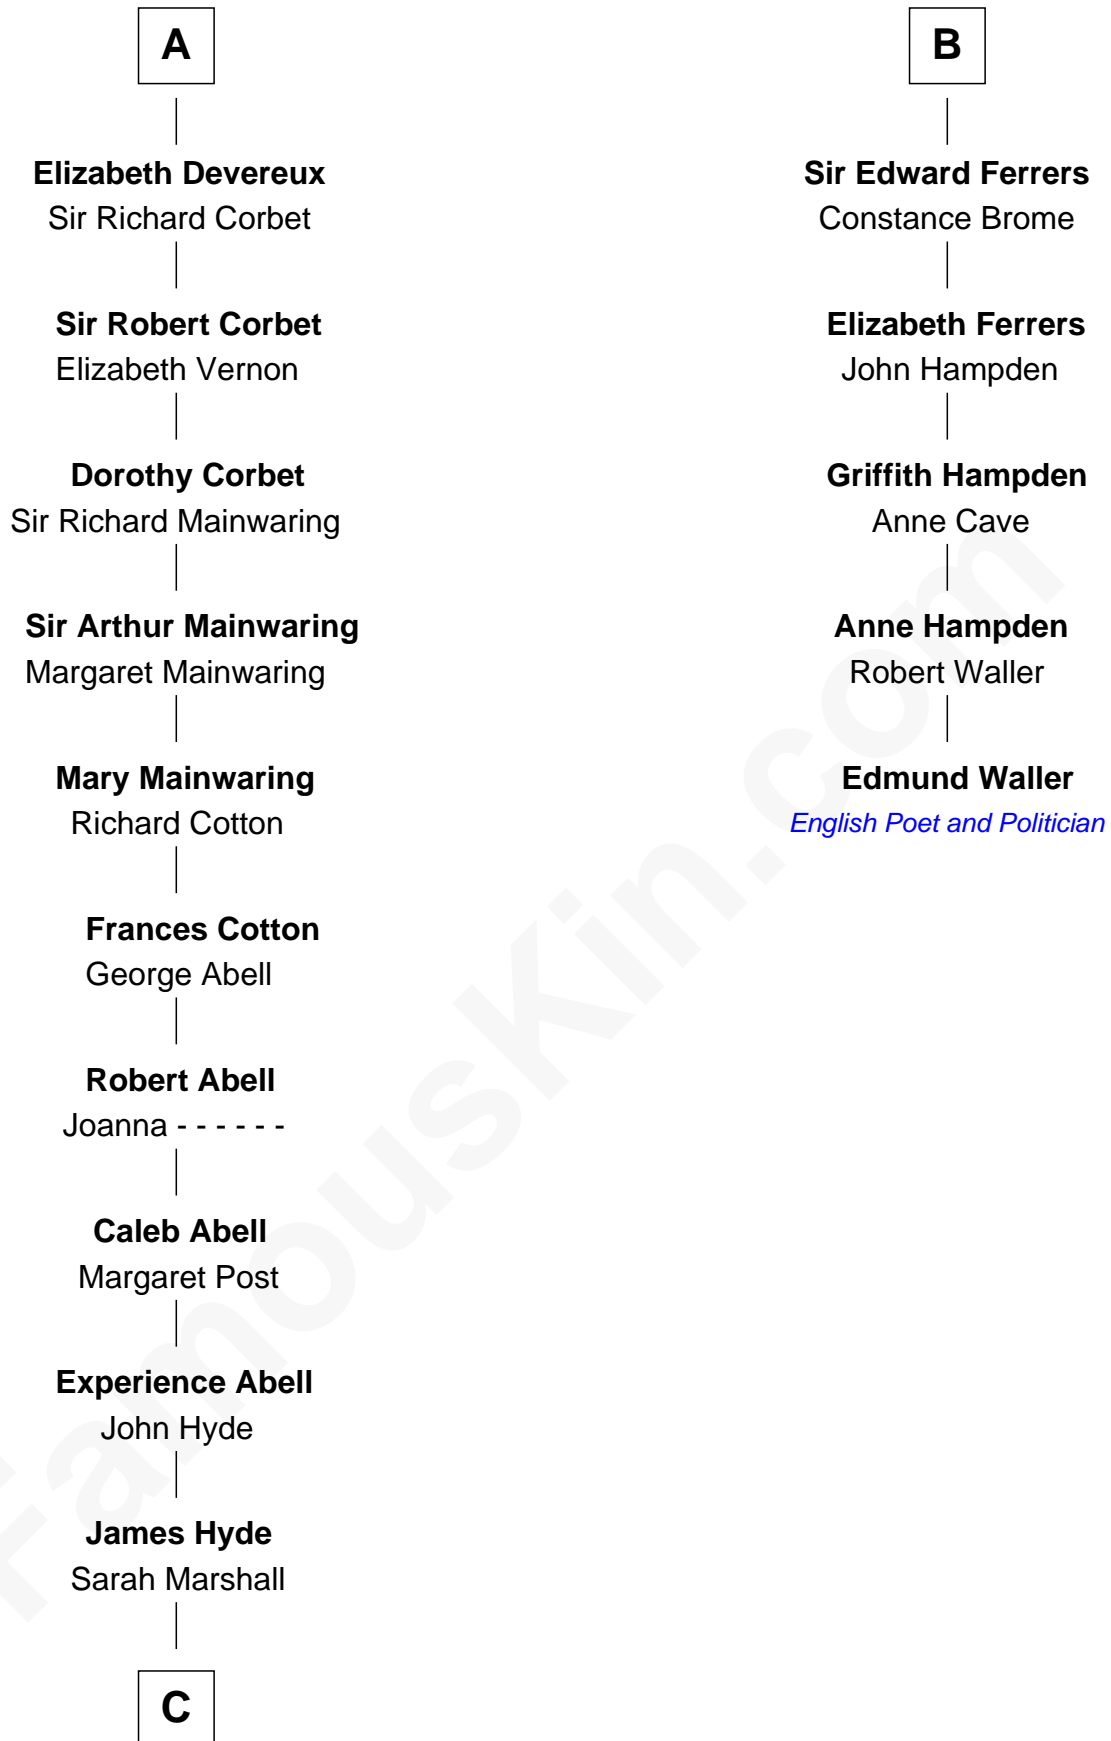

FamousKin.com

Relationship Chart of

Grover Cleveland

22nd and 24th U.S. President

11th cousin 9 times removed of

Edmund Waller

English Poet and Politician

C

Abiah Hyde

Aaron Cleveland

William Cleveland

Margaret Falley

Rev. Richard Falley Cleveland

Ann Neal

Grover Cleveland

22nd and 24th U.S. President