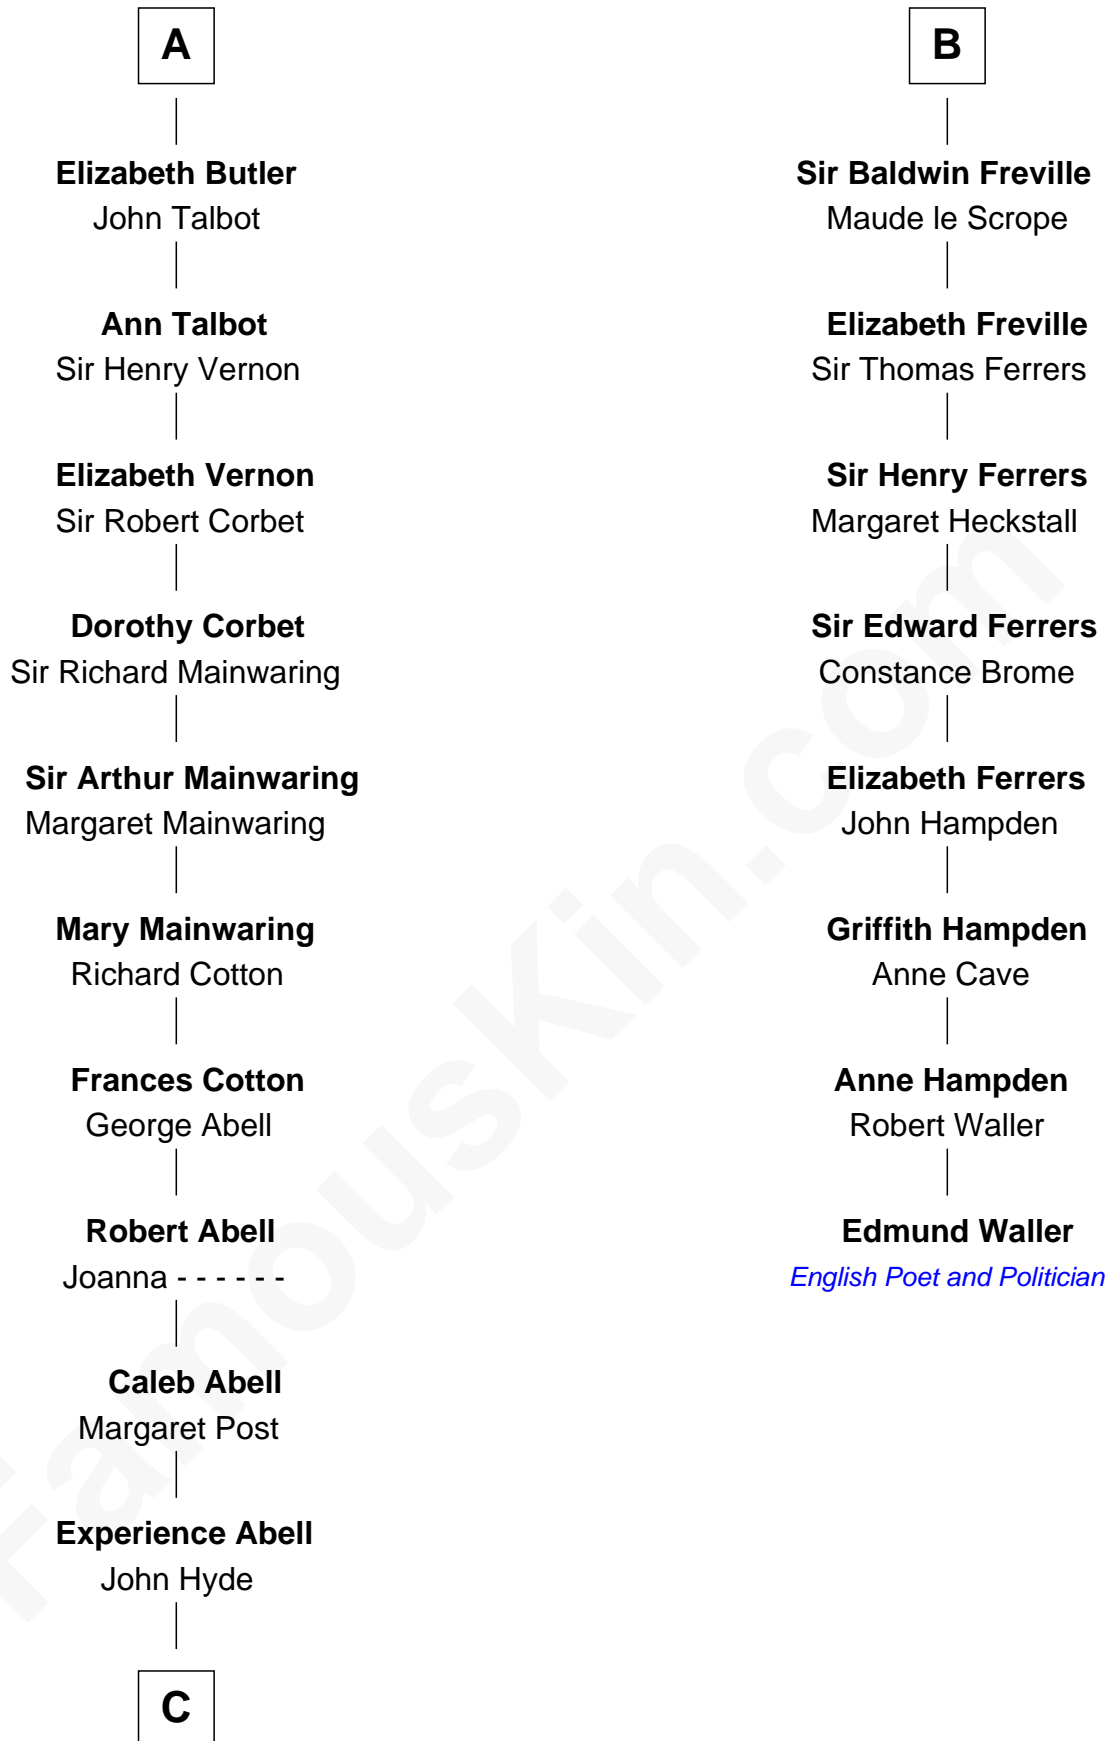

## Relationship Chart of

### Grover Cleveland

22nd and 24th U.S. President

14th cousin 7 times removed of

**Edmund Waller**

English Poet and Politician

**C**

James Hyde  
Sarah Marshall

Abiah Hyde  
Aaron Cleveland

William Cleveland  
Margaret Falley

Rev. Richard Falley Cleveland  
Ann Neal

Grover Cleveland  
*22nd and 24th U.S. President*

FamousKin.com