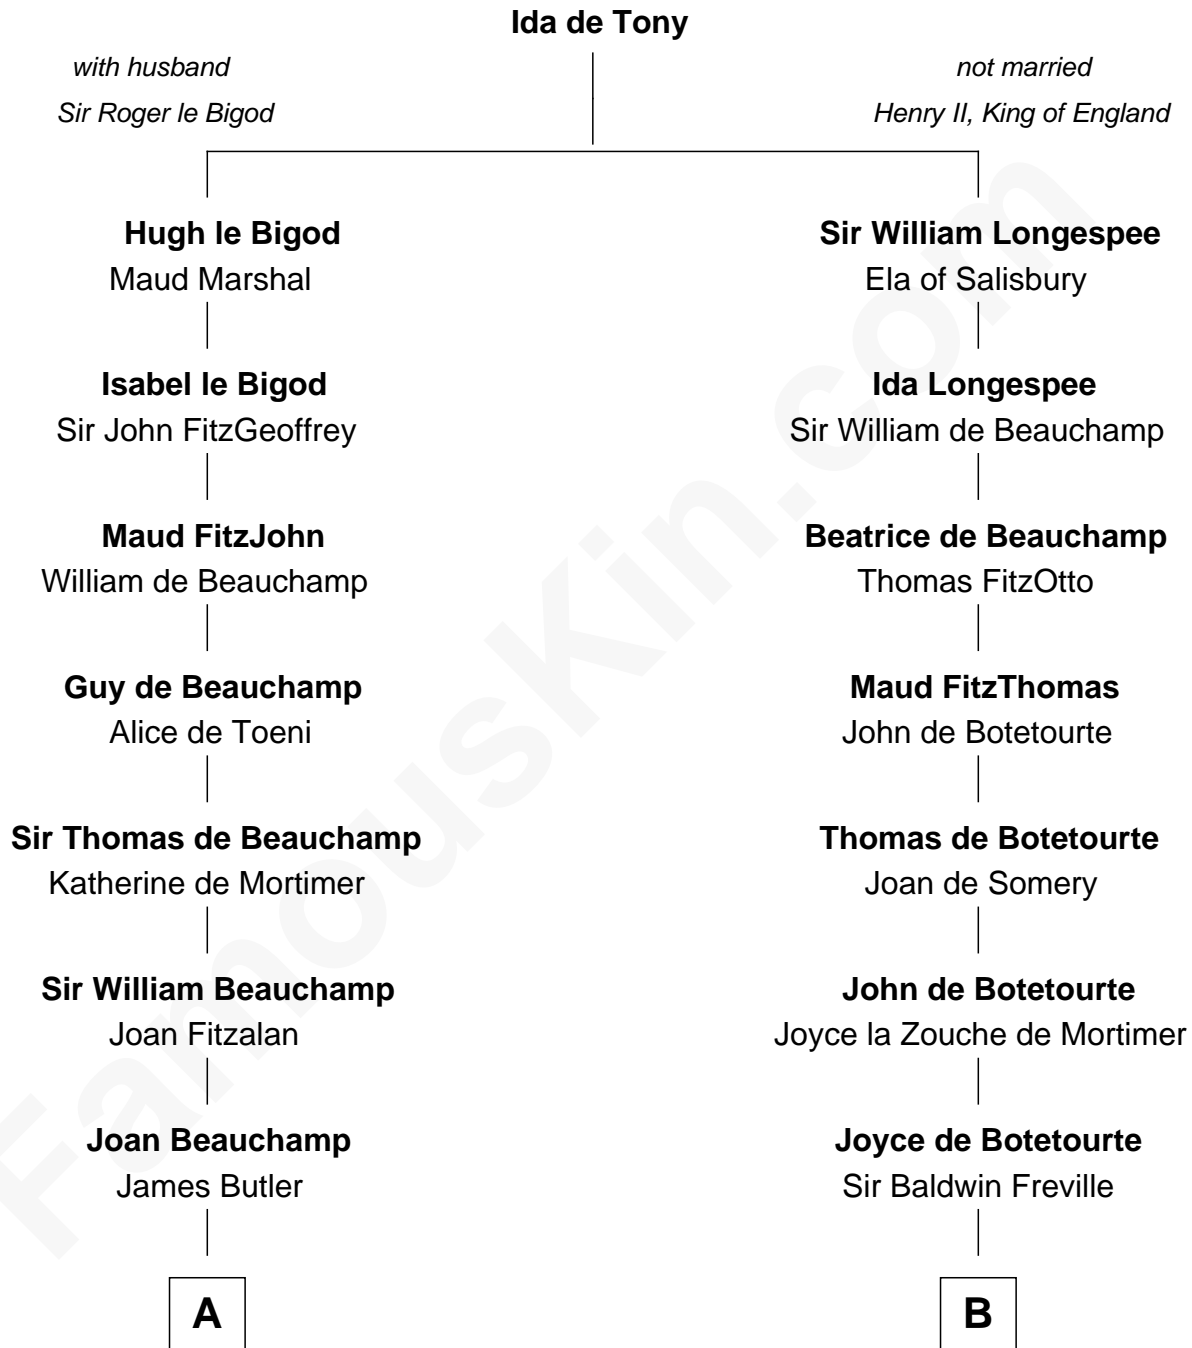

## Relationship Chart of

### Grover Cleveland

22nd and 24th U.S. President

14th cousin 7 times removed of

**Edmund Waller**

English Poet and Politician

**C**

James Hyde  
Sarah Marshall

Abiah Hyde  
Aaron Cleveland