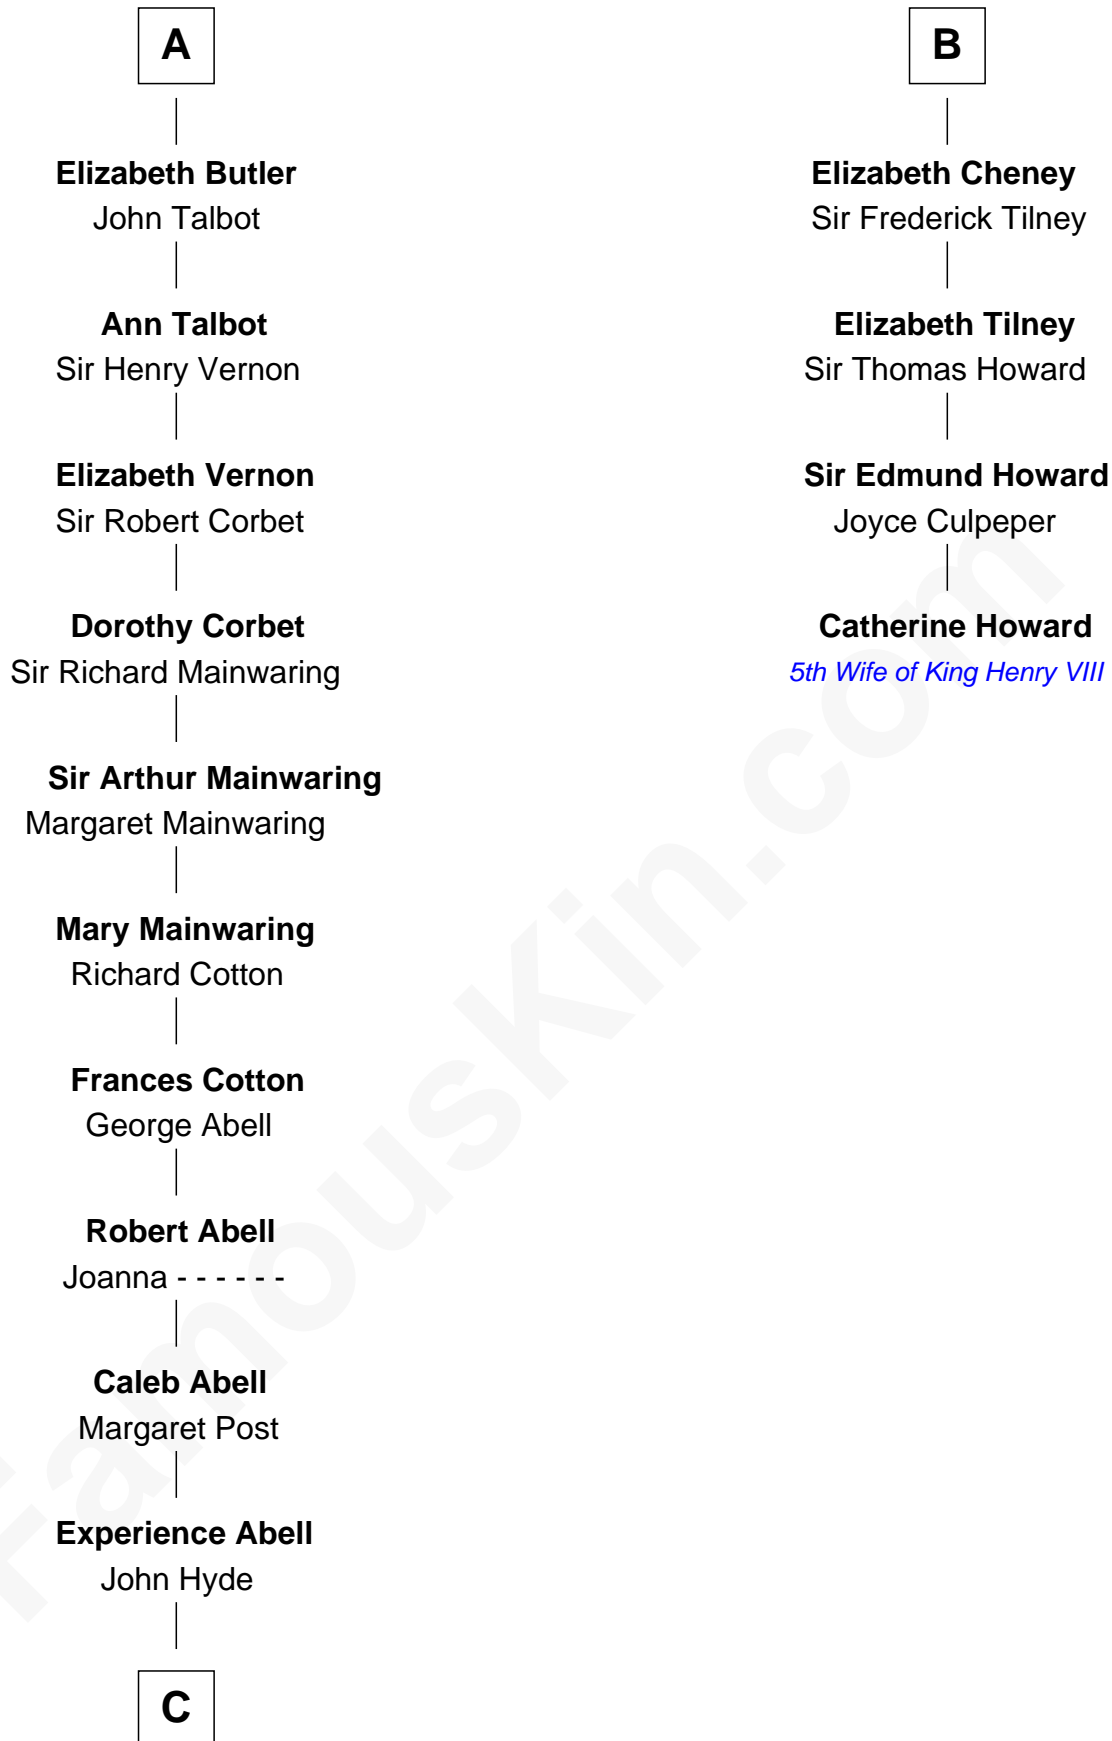

FamousKin.com

Relationship Chart of

Grover Cleveland

22nd and 24th U.S. President

10th cousin 11 times removed of

Catherine Howard

5th Wife of King Henry VIII

C

James Hyde
Sarah Marshall

Abiah Hyde
Aaron Cleveland

William Cleveland
Margaret Falley

Rev. Richard Falley Cleveland
Ann Neal

Grover Cleveland
22nd and 24th U.S. President

FamousKin.com