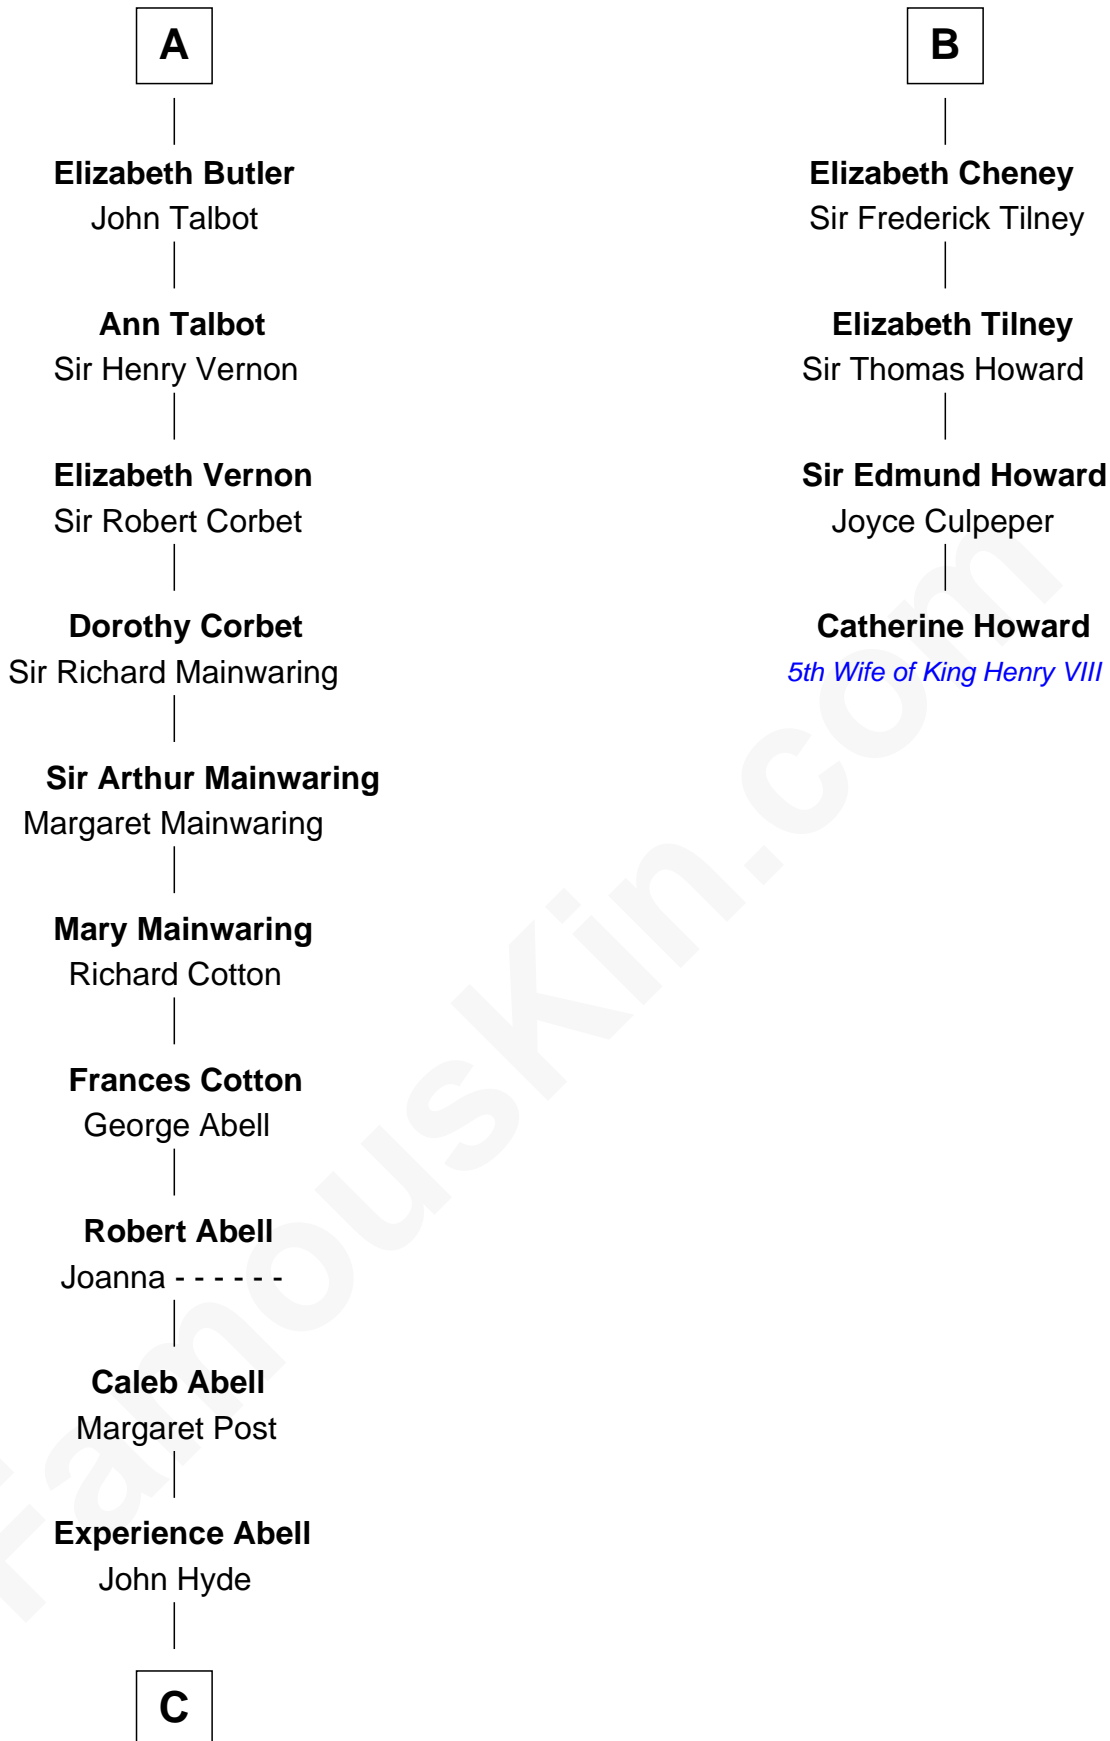

FamousKin.com

Relationship Chart of

Grover Cleveland

22nd and 24th U.S. President

10th cousin 11 times removed of

Catherine Howard

5th Wife of King Henry VIII

C

James Hyde
Sarah Marshall

Abiah Hyde
Aaron Cleveland

William Cleveland
Margaret Falley

Rev. Richard Falley Cleveland
Ann Neal

Grover Cleveland
22nd and 24th U.S. President

FamousKin.com