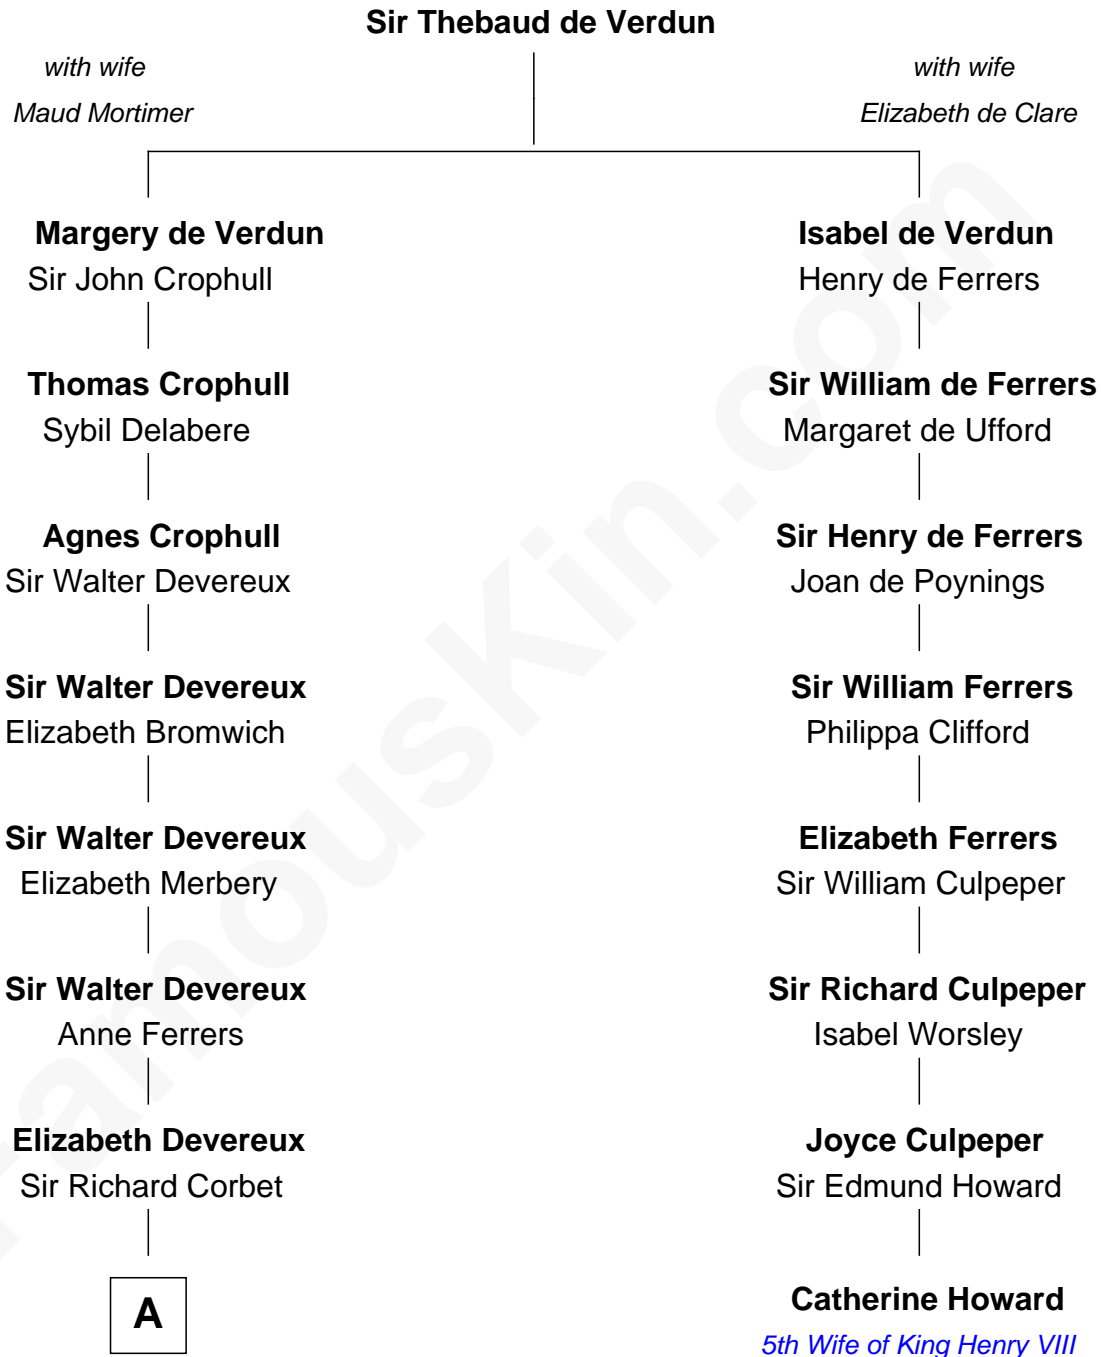

FamousKin.com

Relationship Chart of

Grover Cleveland

22nd and 24th U.S. President

7th cousin 12 times removed of

Catherine Howard

5th Wife of King Henry VIII

A

Sir Robert Corbet
Elizabeth Vernon

Dorothy Corbet
Sir Richard Mainwaring

Sir Arthur Mainwaring
Margaret Mainwaring

Mary Mainwaring
Richard Cotton

Frances Cotton
George Abell

Robert Abell
Joanna - - - - -

Caleb Abell
Margaret Post

Ann Neal

Grover Cleveland

22nd and 24th U.S. President

FamousKin.com