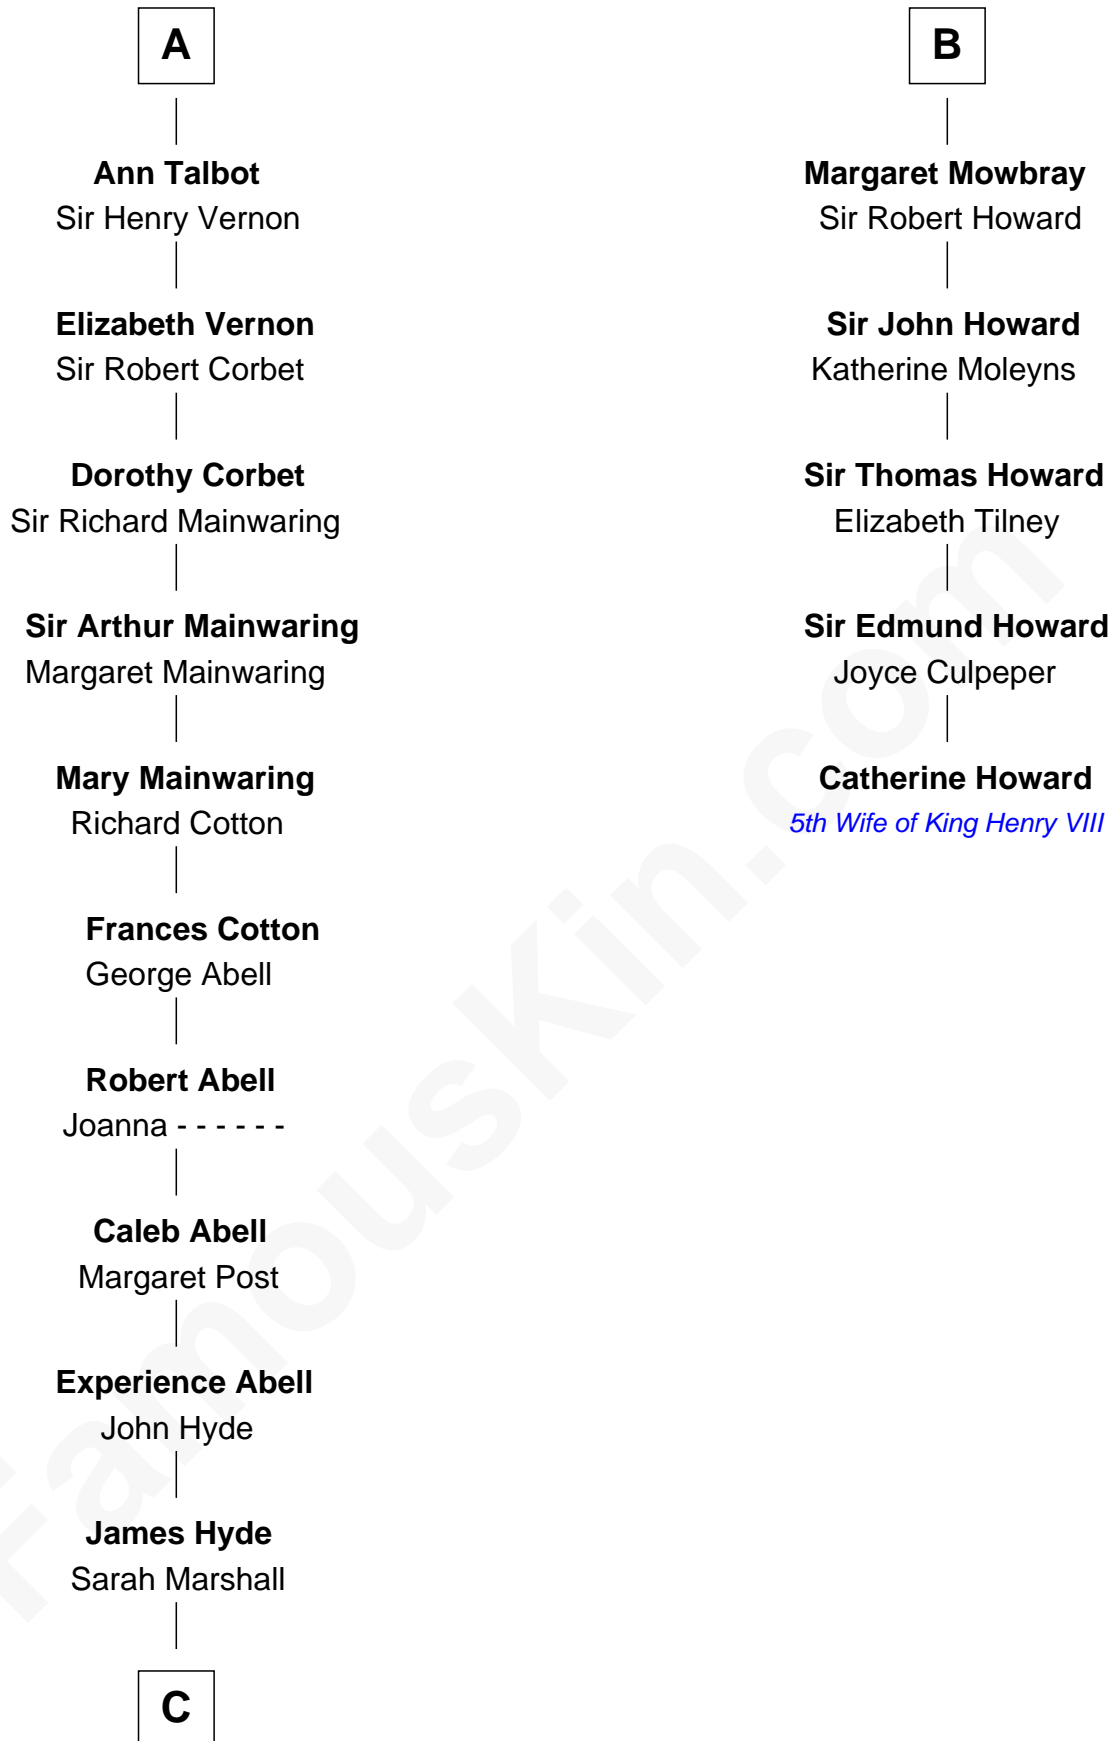

FamousKin.com

Relationship Chart of

Grover Cleveland

22nd and 24th U.S. President

11th cousin 9 times removed of

Catherine Howard

5th Wife of King Henry VIII

C

—
Abiah Hyde
Aaron Cleveland

—
William Cleveland
Margaret Falley

—
Rev. Richard Falley Cleveland
Ann Neal

—
Grover Cleveland
22nd and 24th U.S. President

FamousKin.com