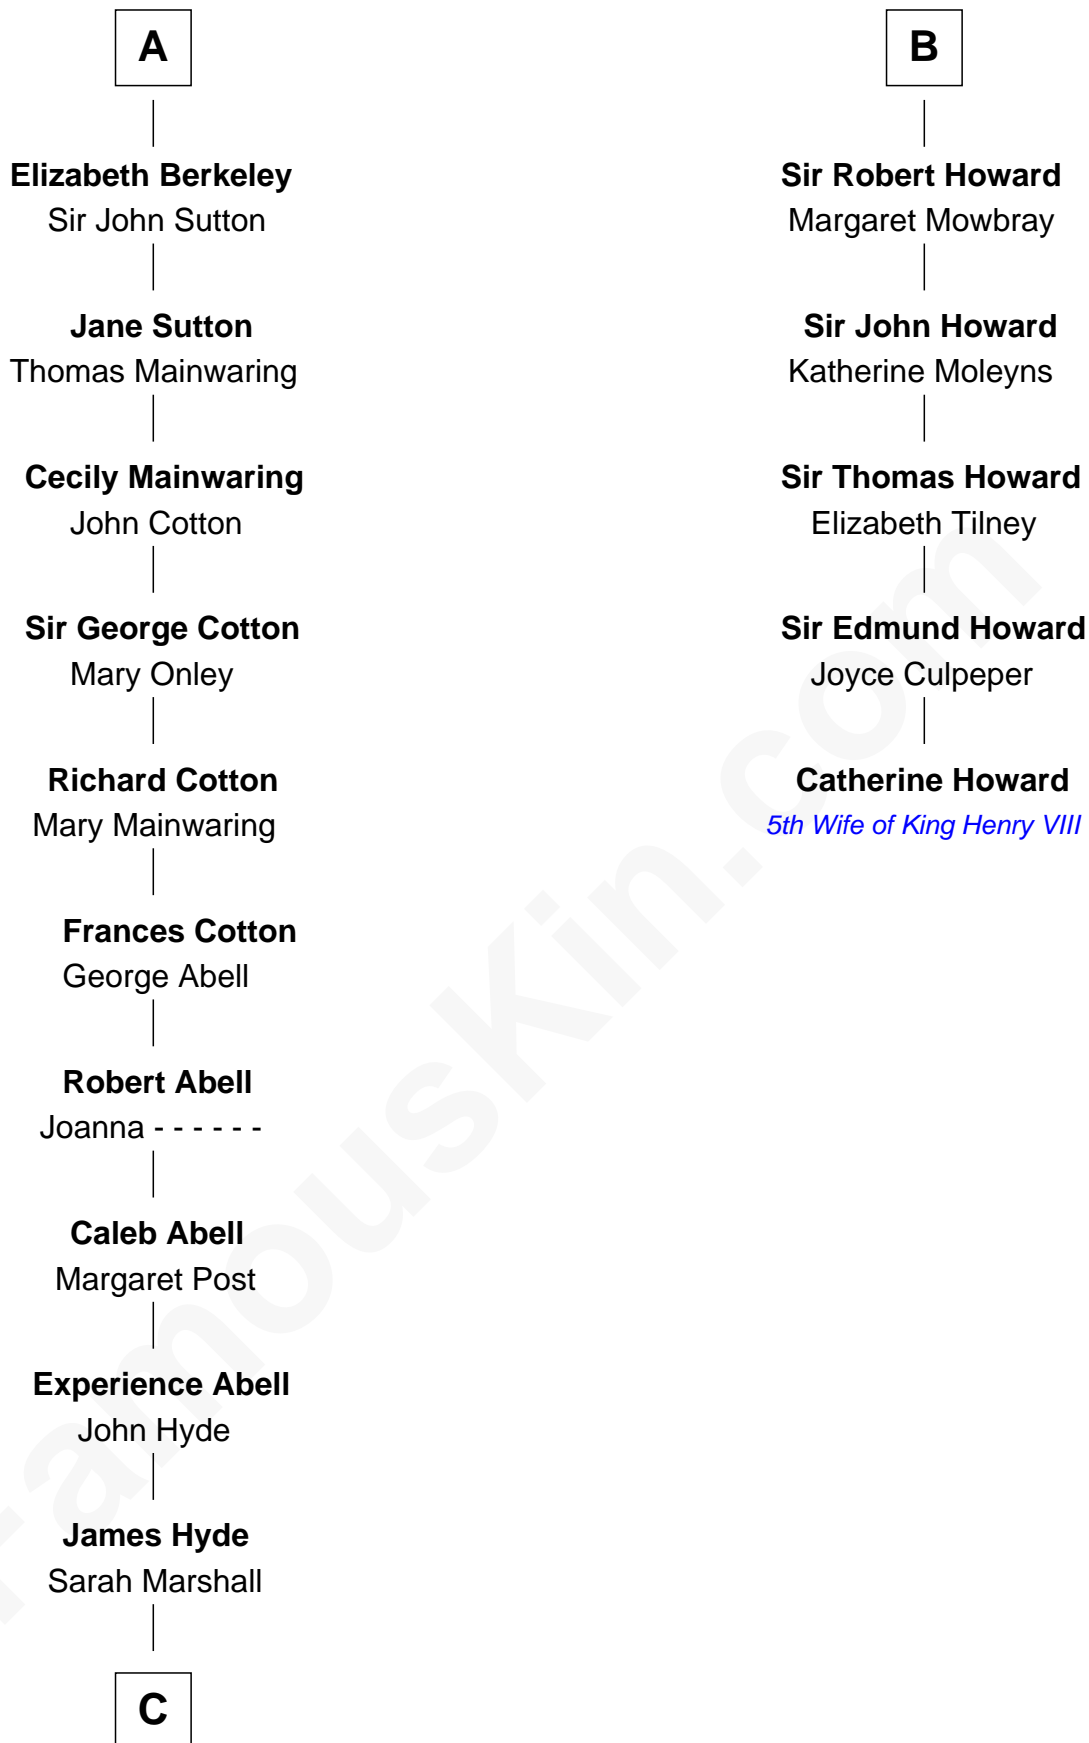

FamousKin.com

Relationship Chart of

Grover Cleveland

22nd and 24th U.S. President

11th cousin 9 times removed of

Catherine Howard

5th Wife of King Henry VIII

Henry II, King of England

Alice de Bois

Sir Robert Howard

Margaret de Scales

Sir John Howard

Alice Tendring

B

C

—
Abiah Hyde

Aaron Cleveland

—
William Cleveland

Margaret Falley

—
Rev. Richard Falley Cleveland

Ann Neal

—
Grover Cleveland

22nd and 24th U.S. President

FamousKin.com