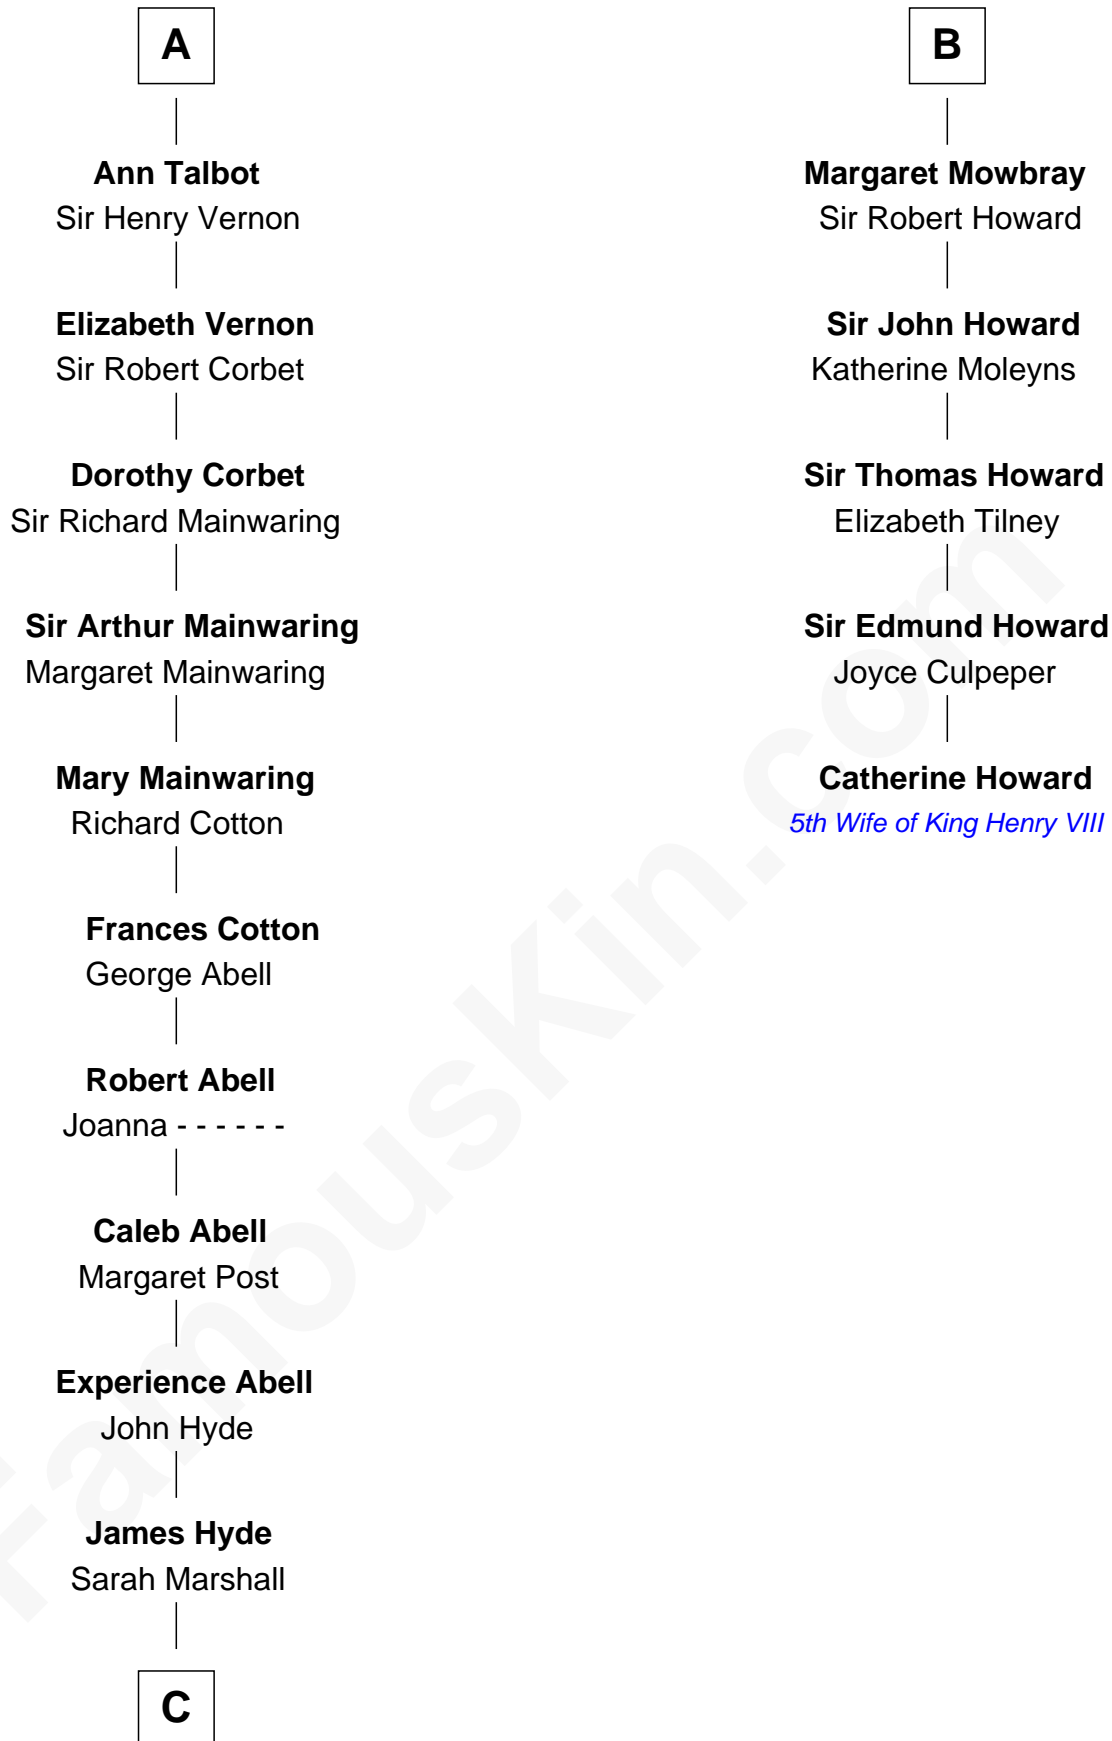

FamousKin.com

Relationship Chart of

Grover Cleveland

22nd and 24th U.S. President

11th cousin 9 times removed of

Catherine Howard

5th Wife of King Henry VIII

C

Abiah Hyde

Aaron Cleveland

William Cleveland

Margaret Falley

Rev. Richard Falley Cleveland

Ann Neal

Grover Cleveland

22nd and 24th U.S. President