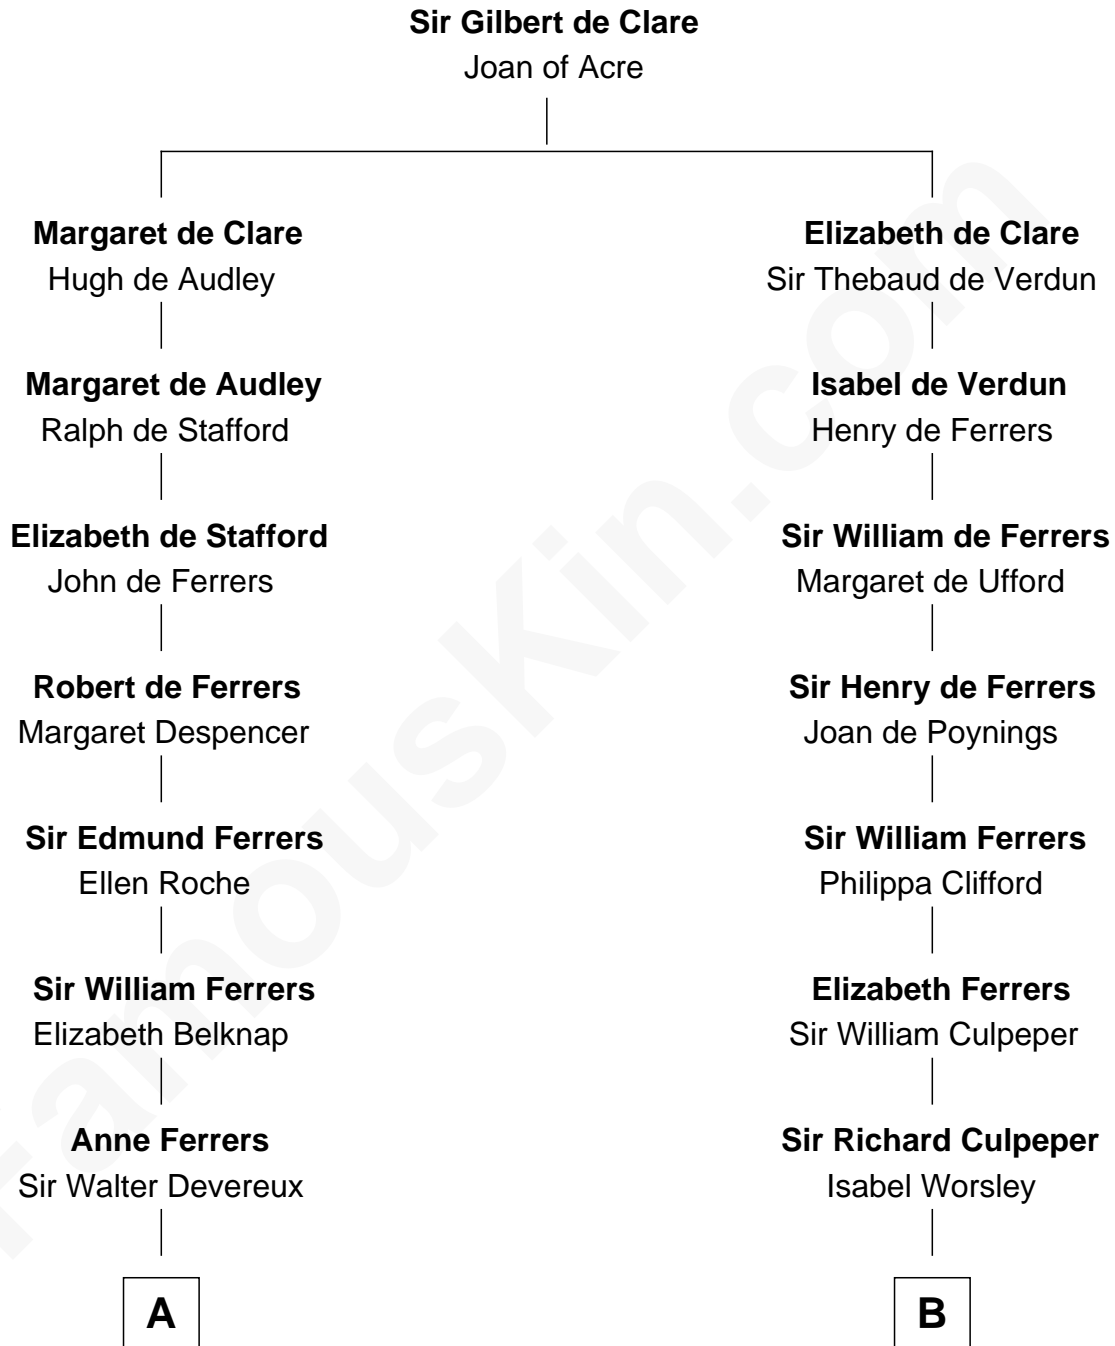

Catherine Howard

5th Wife of King Henry VIII