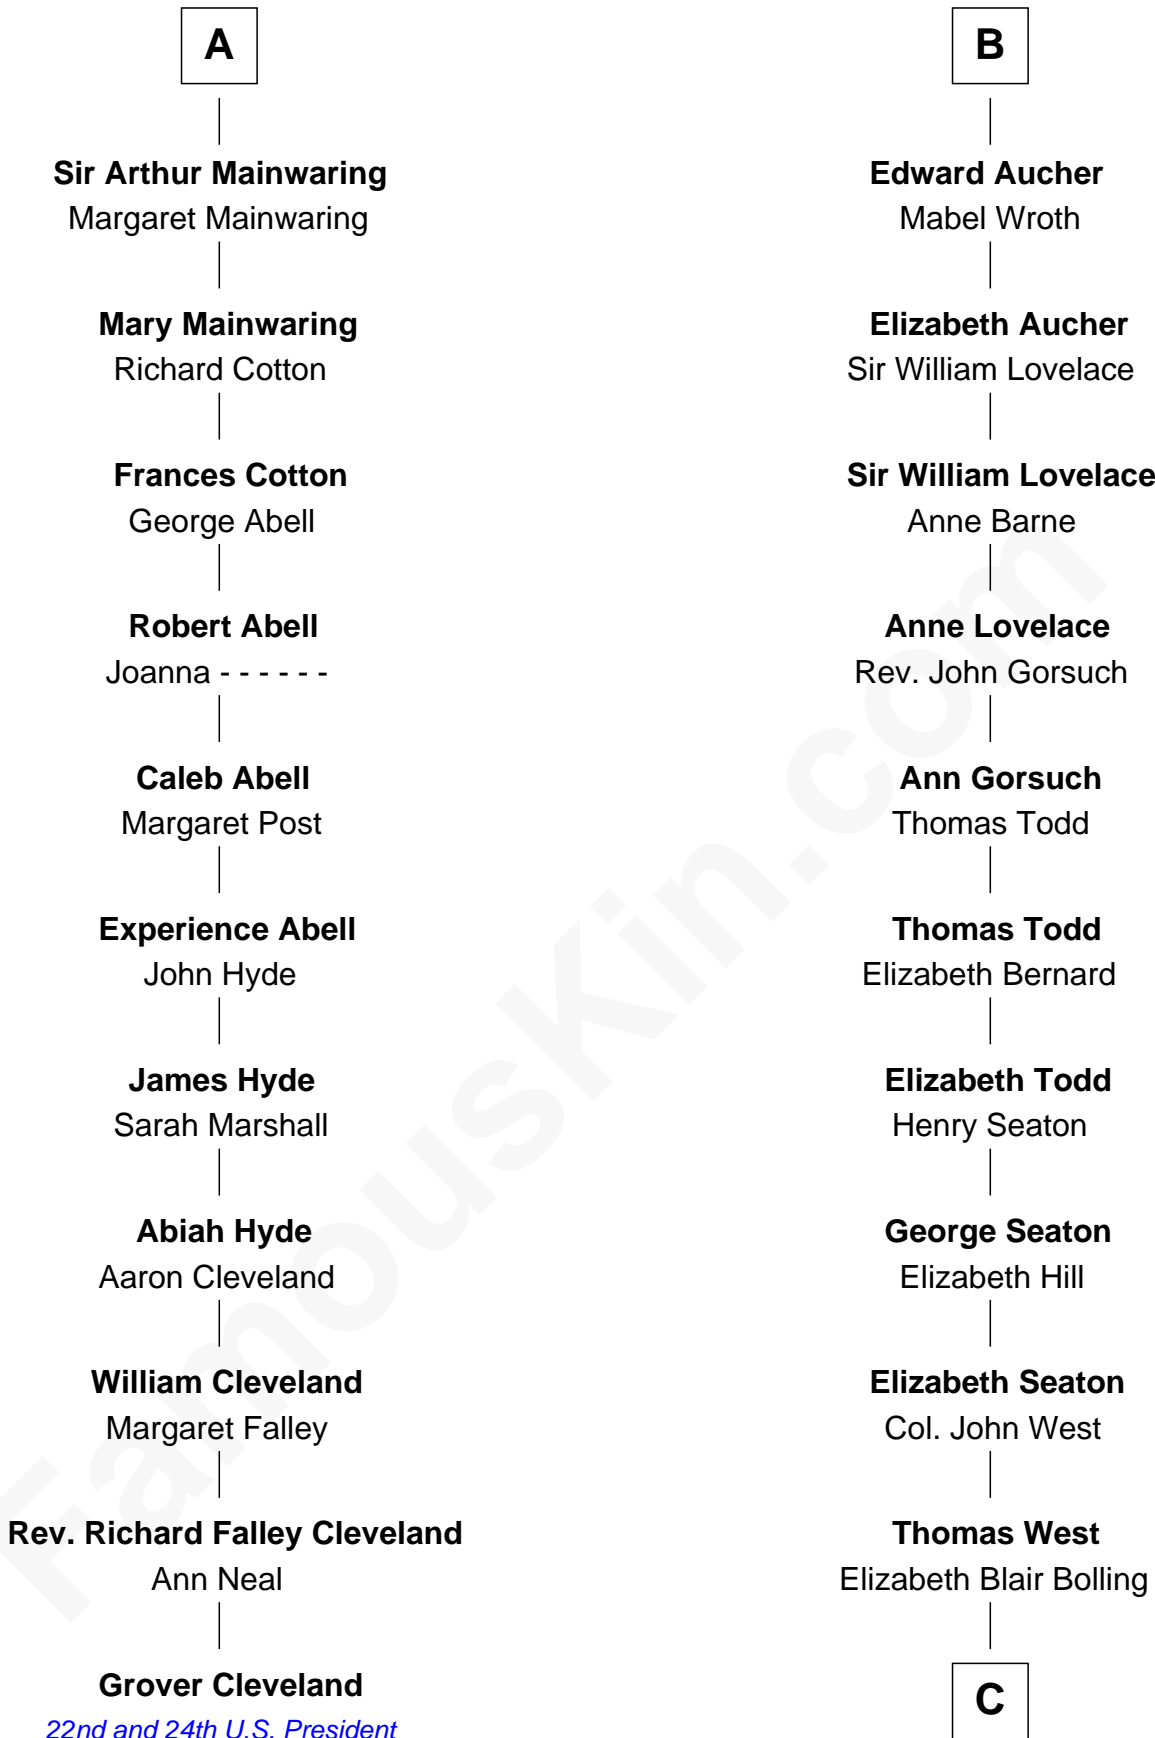

FamousKin.com

Relationship Chart of

Grover Cleveland

22nd and 24th U.S. President

17th cousin 4 times removed of

Admiral Richard Byrd
Polar Explorer

C

Eliza Bolling West
Dr. Joel Walker Flood

Col. Henry De La Warr Flood
Mary Elizabeth Trent

Joel Walker Flood
Ella Faulkner

Eleanor Bolling Flood
Richard Evelyn Byrd

Admiral Richard Byrd
Polar Explorer