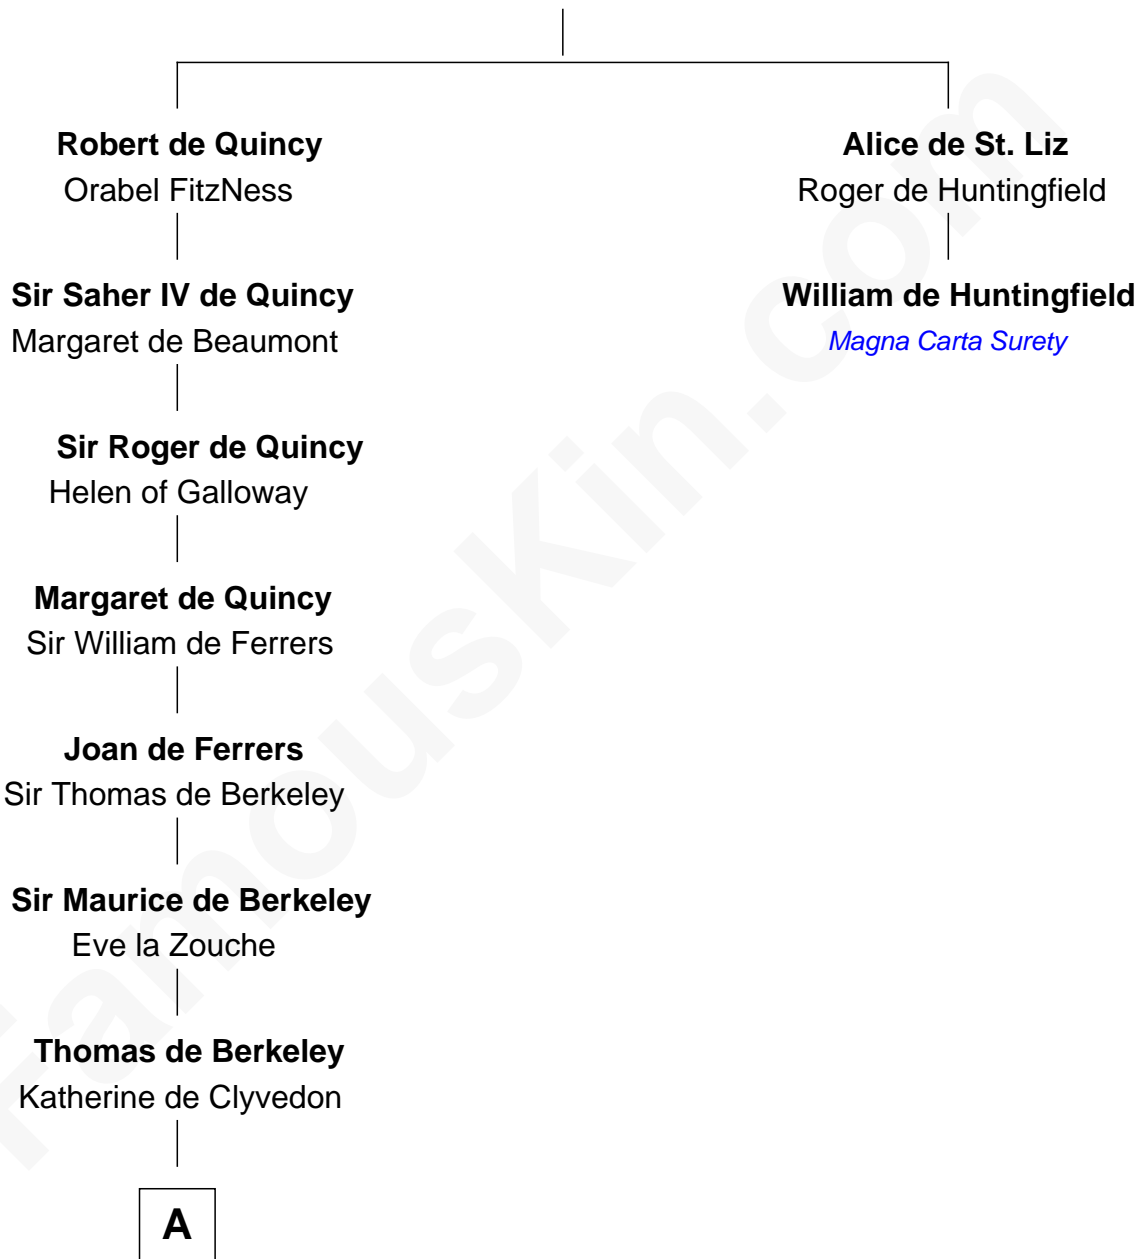

FamousKin.com

Relationship Chart of

Grover Cleveland

22nd and 24th U.S. President

1st cousin 20 times removed of

William de Huntingfield

Magna Carta Surety

Saheer I de Quincy

Maud de St. Liz

B

James Hyde
Sarah Marshall

Abiah Hyde
Aaron Cleveland

William Cleveland
Margaret Falley

Rev. Richard Falley Cleveland
Ann Neal

Grover Cleveland
22nd and 24th U.S. President

FamousKin.com