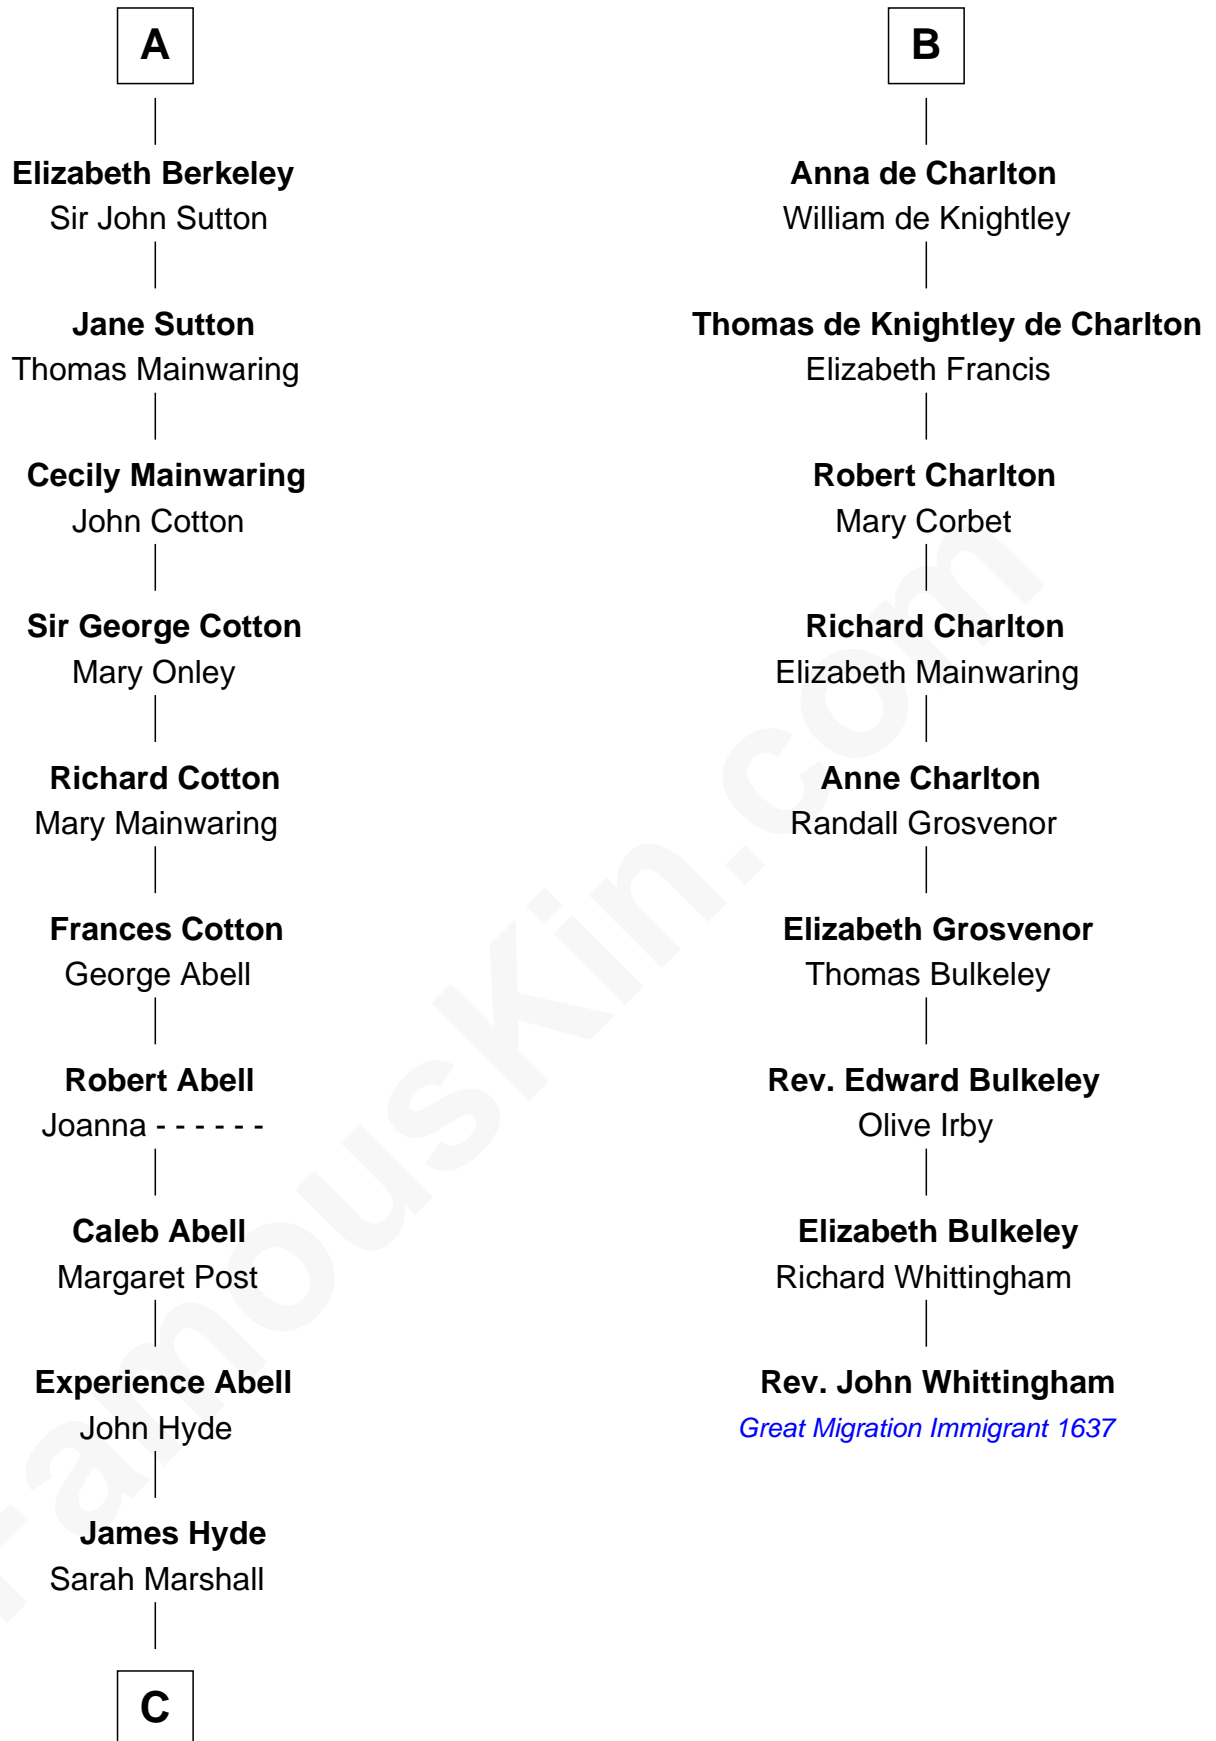

FamousKin.com

Relationship Chart of

Grover Cleveland

22nd and 24th U.S. President

15th cousin 5 times removed of

Rev. John Whittingham

(c1616 - 1639) Great Migration Immigrant 1637

C

—
Abiah Hyde

Aaron Cleveland

—
William Cleveland

Margaret Falley

—
Rev. Richard Falley Cleveland

Ann Neal

—
Grover Cleveland

22nd and 24th U.S. President