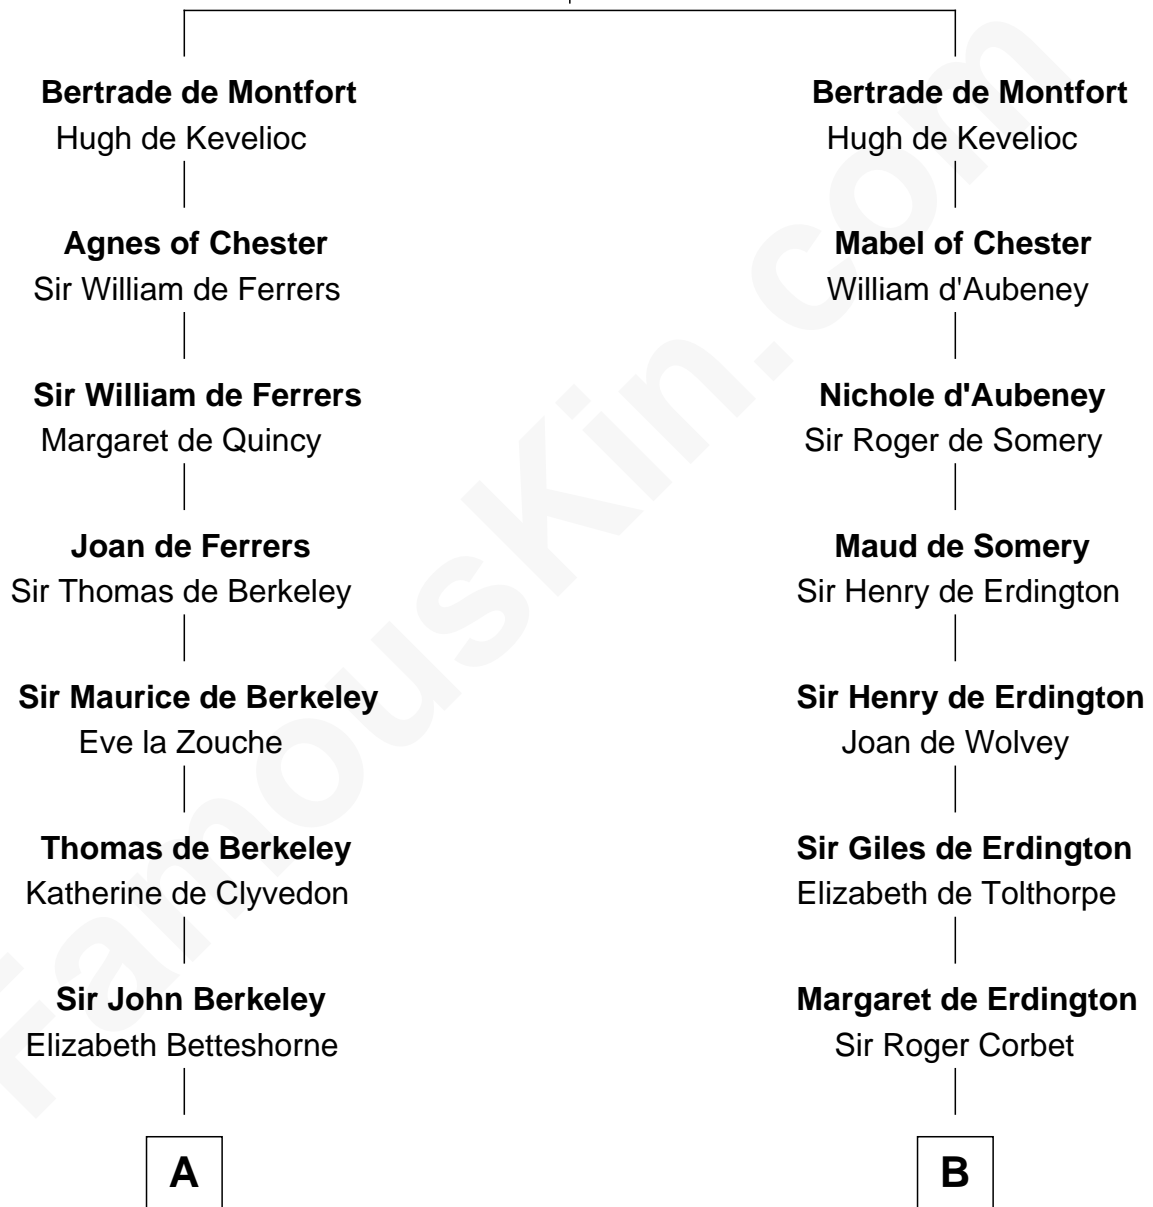

Simon III de Montfort

Maud - - - - -