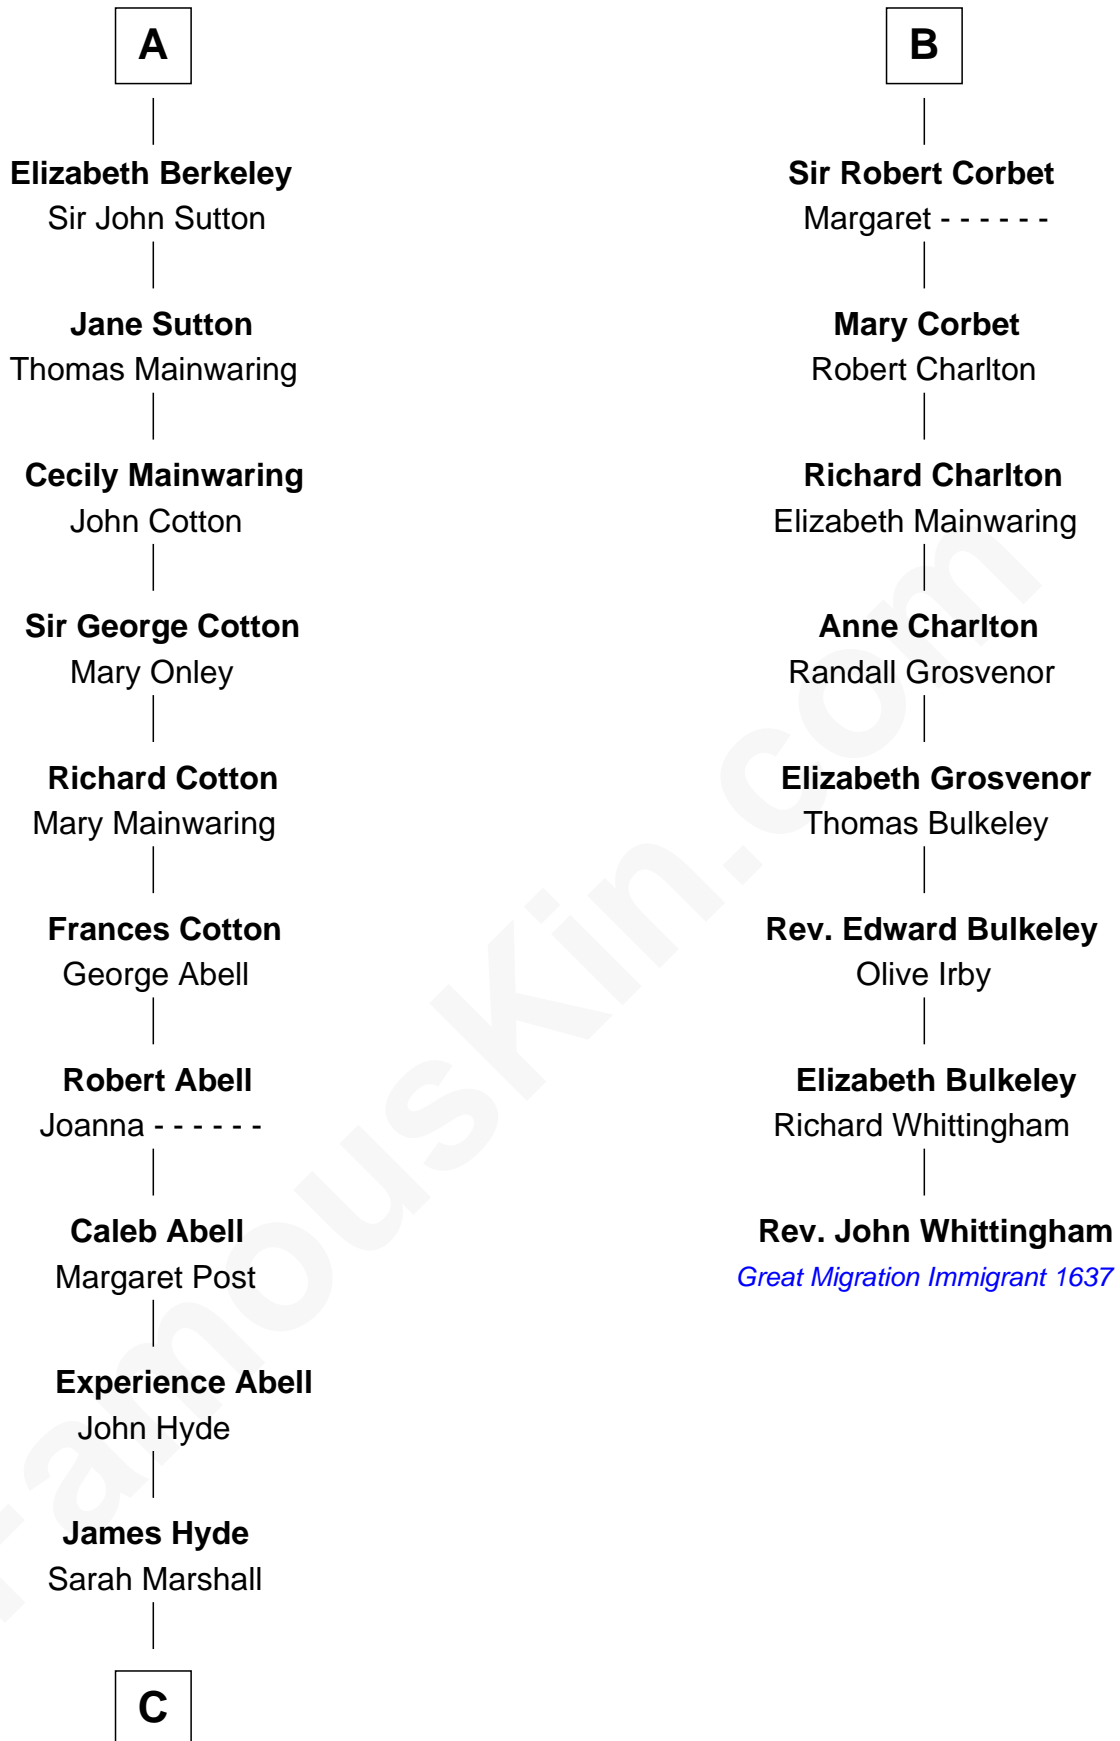

FamousKin.com

Relationship Chart of

Grover Cleveland

22nd and 24th U.S. President

14th cousin 6 times removed of

Rev. John Whittingham

(c1616 - 1639) Great Migration Immigrant 1637

Sir Ranulf de Gernons

Maud of Gloucester

C

Abiah Hyde

Aaron Cleveland

William Cleveland

Margaret Falley

Rev. Richard Falley Cleveland

Ann Neal

Grover Cleveland

22nd and 24th U.S. President

FamousKin.com