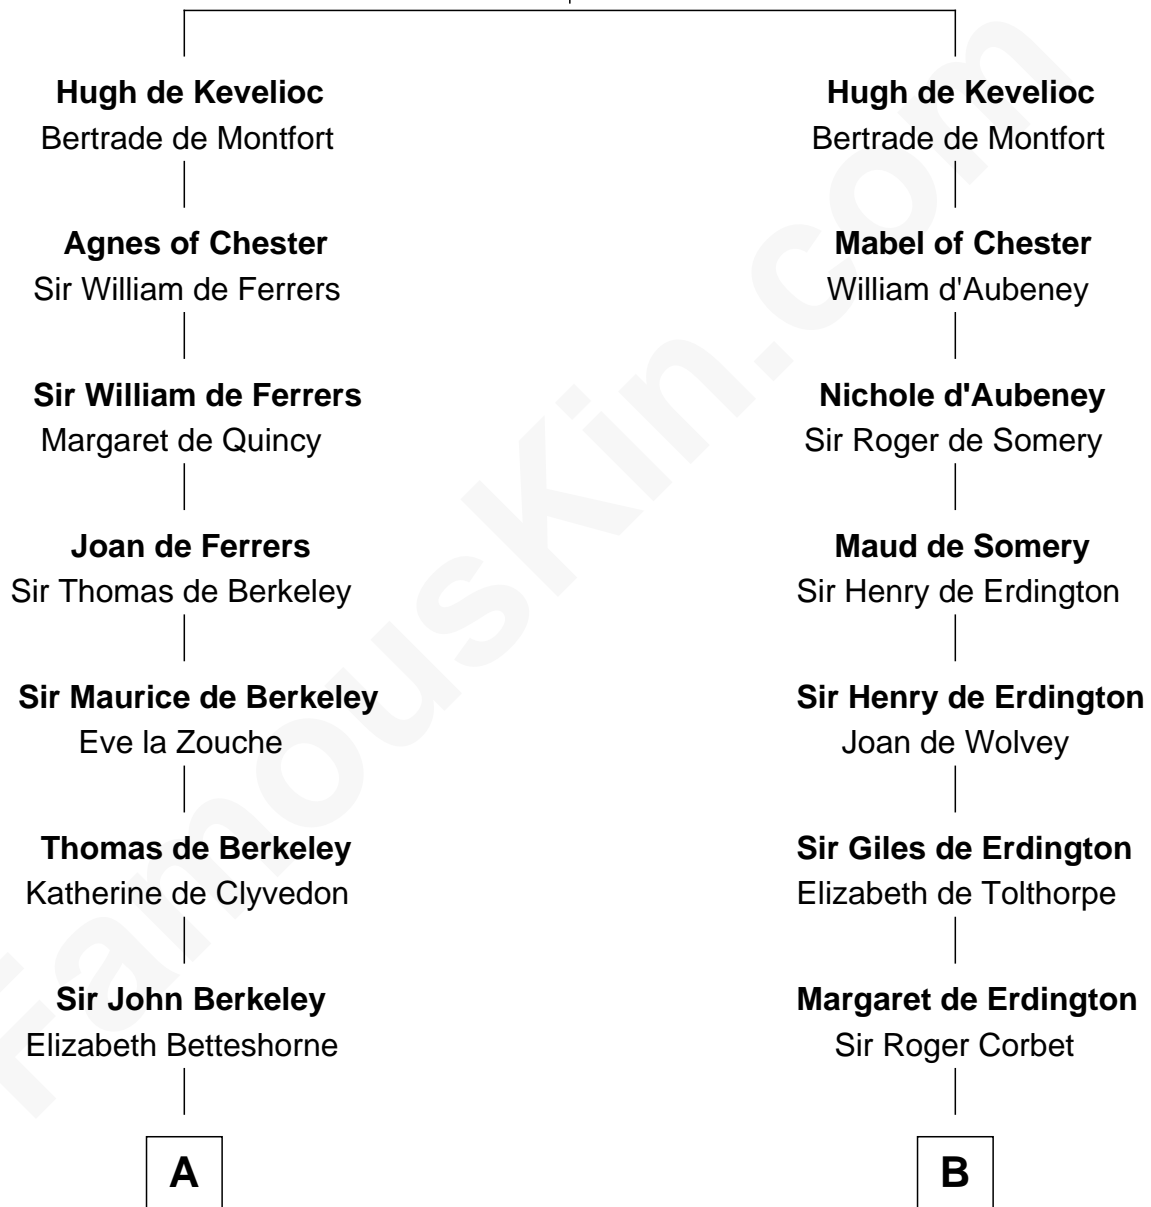

FamousKin.com

Relationship Chart of

Grover Cleveland

22nd and 24th U.S. President

14th cousin 6 times removed of

Rev. John Whittingham

(c1616 - 1639) Great Migration Immigrant 1637

Sir Ranulf de Gernons

Maud of Gloucester

C

Abiah Hyde

Aaron Cleveland

William Cleveland

Margaret Falley

Rev. Richard Falley Cleveland

Ann Neal

Grover Cleveland

22nd and 24th U.S. President

FamousKin.com