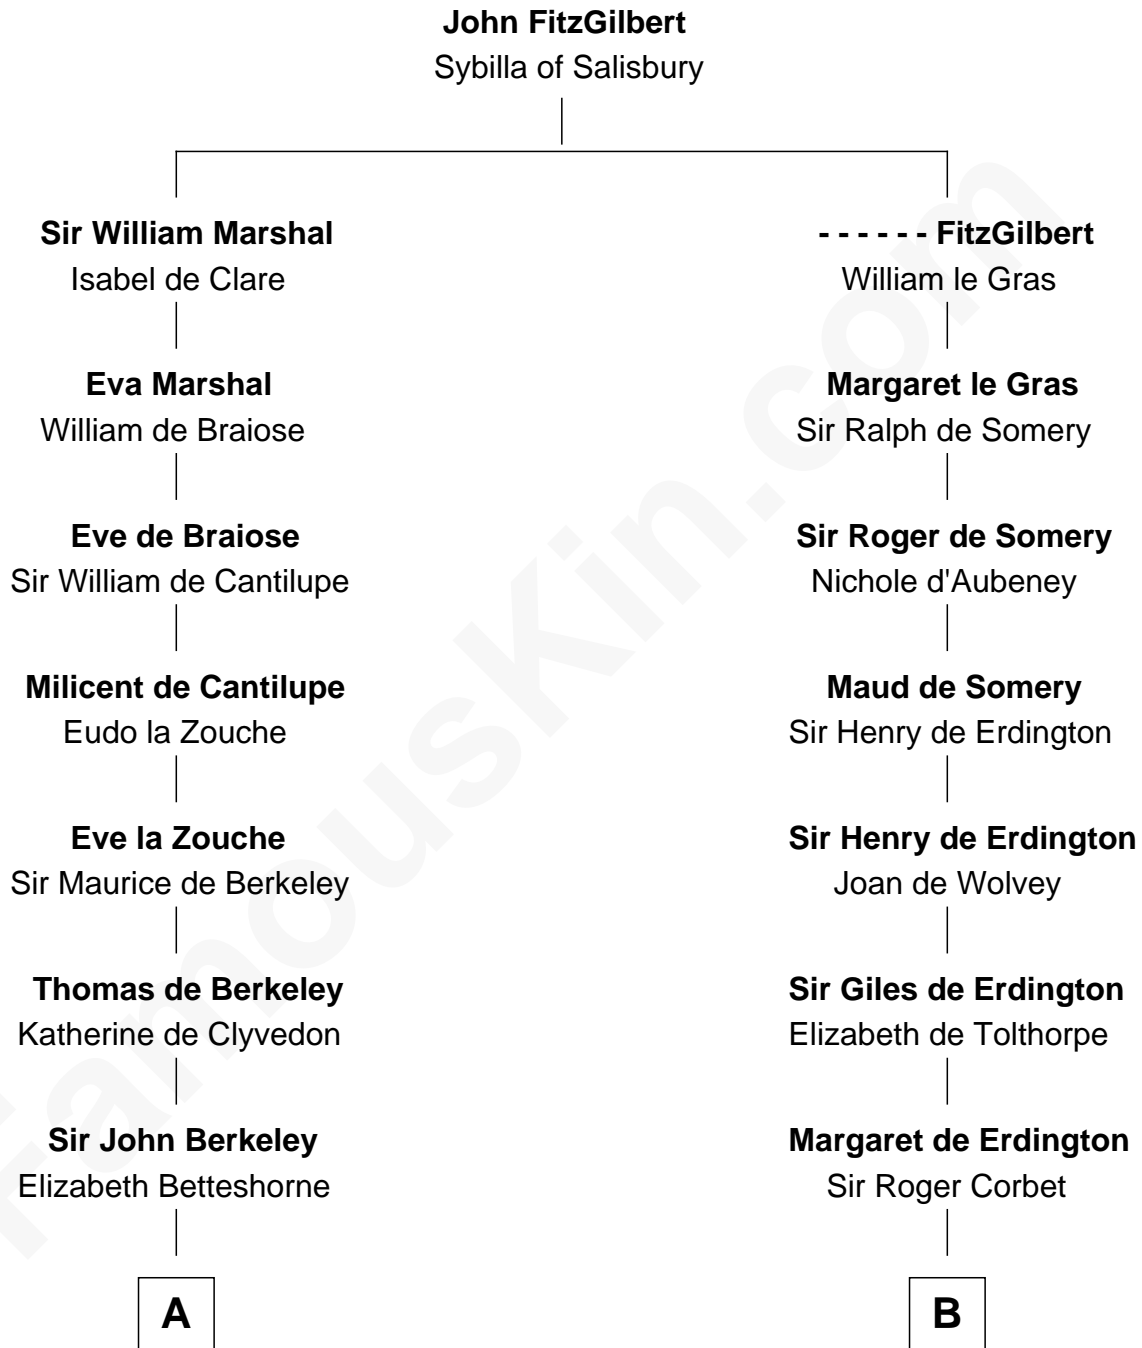

FamousKin.com

Relationship Chart of

Grover Cleveland

22nd and 24th U.S. President

14th cousin 6 times removed of

Rev. John Whittingham

(c1616 - 1639) Great Migration Immigrant 1637

C

Abiah Hyde

Aaron Cleveland

William Cleveland

Margaret Falley

Rev. Richard Falley Cleveland

Ann Neal

Grover Cleveland

22nd and 24th U.S. President