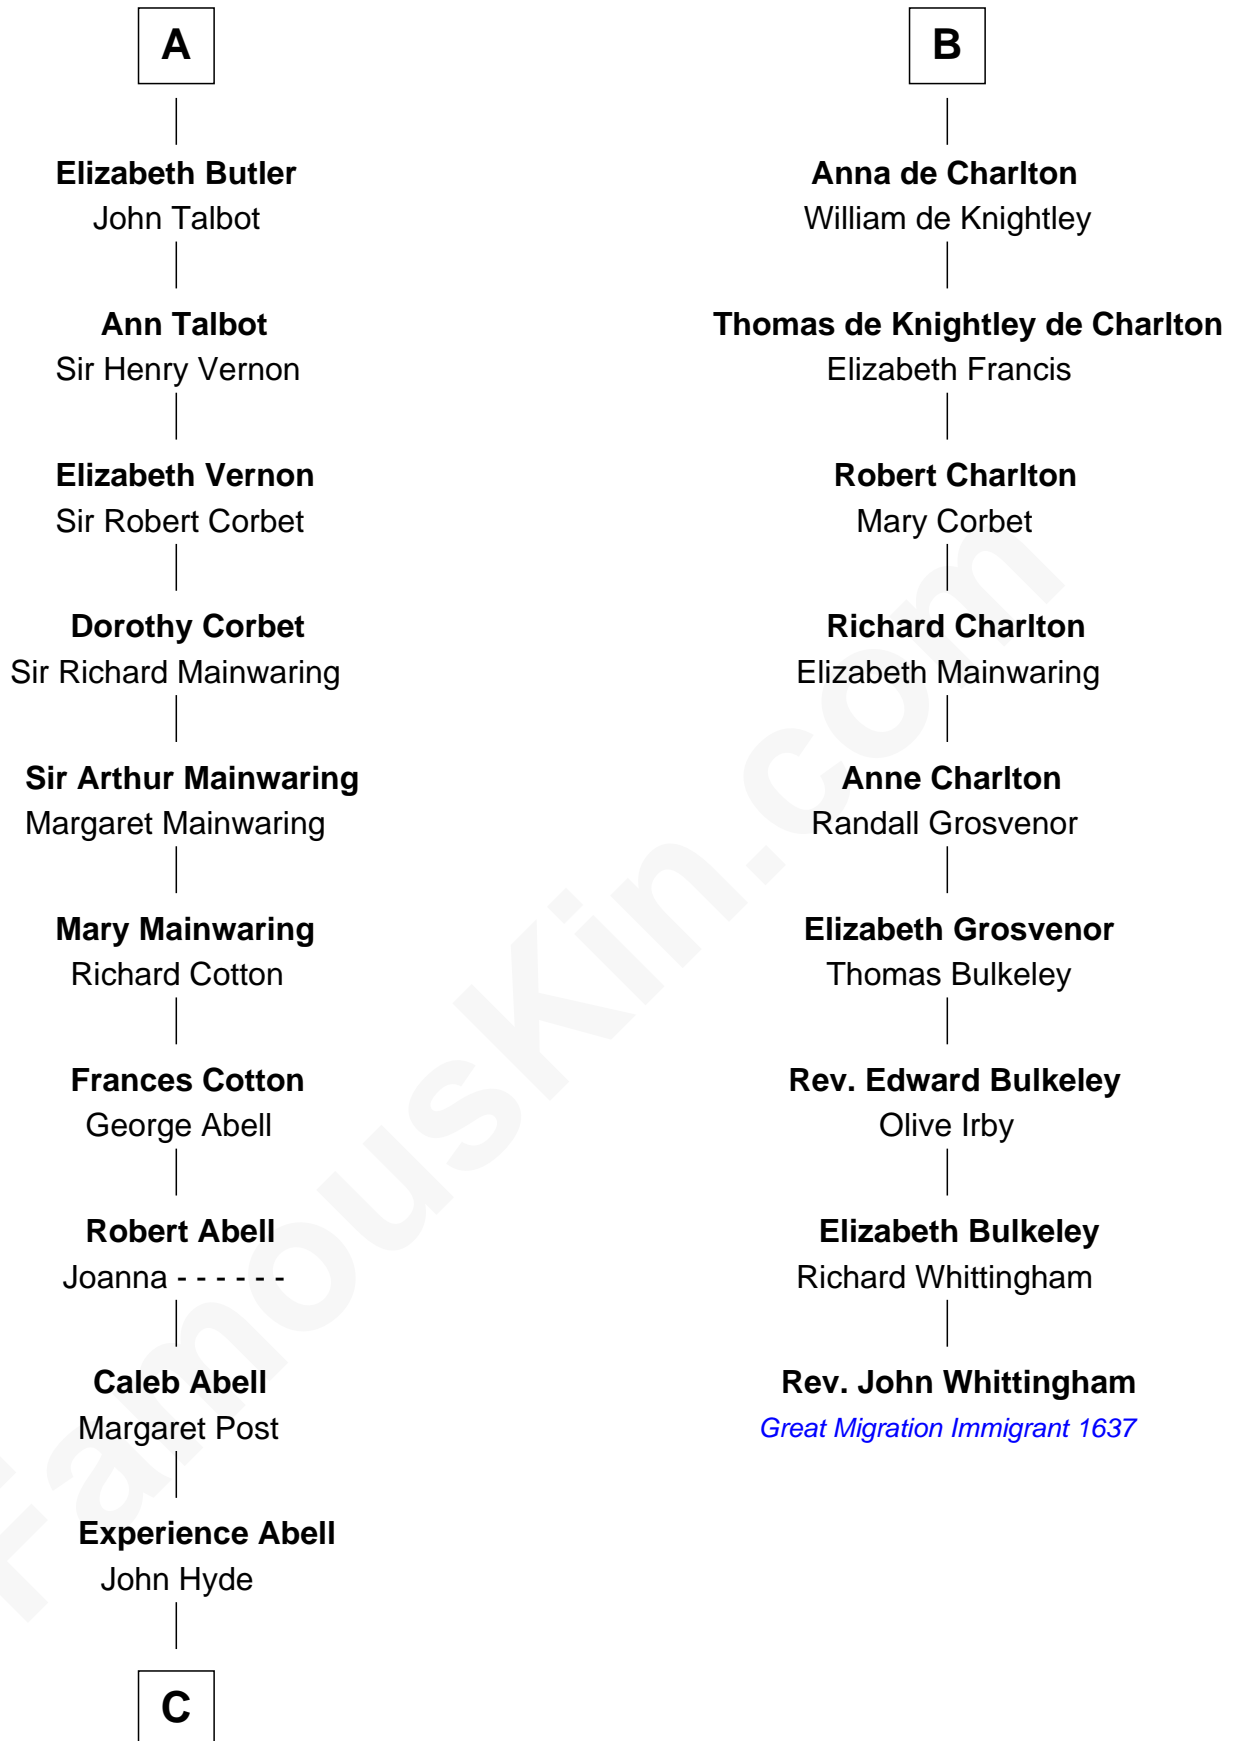

FamousKin.com

Relationship Chart of

Grover Cleveland

22nd and 24th U.S. President

15th cousin 6 times removed of

Rev. John Whittingham

(c1616 - 1639) Great Migration Immigrant 1637

C

James Hyde
Sarah Marshall

Abiah Hyde
Aaron Cleveland

William Cleveland
Margaret Falley

Rev. Richard Falley Cleveland
Ann Neal

Grover Cleveland
22nd and 24th U.S. President