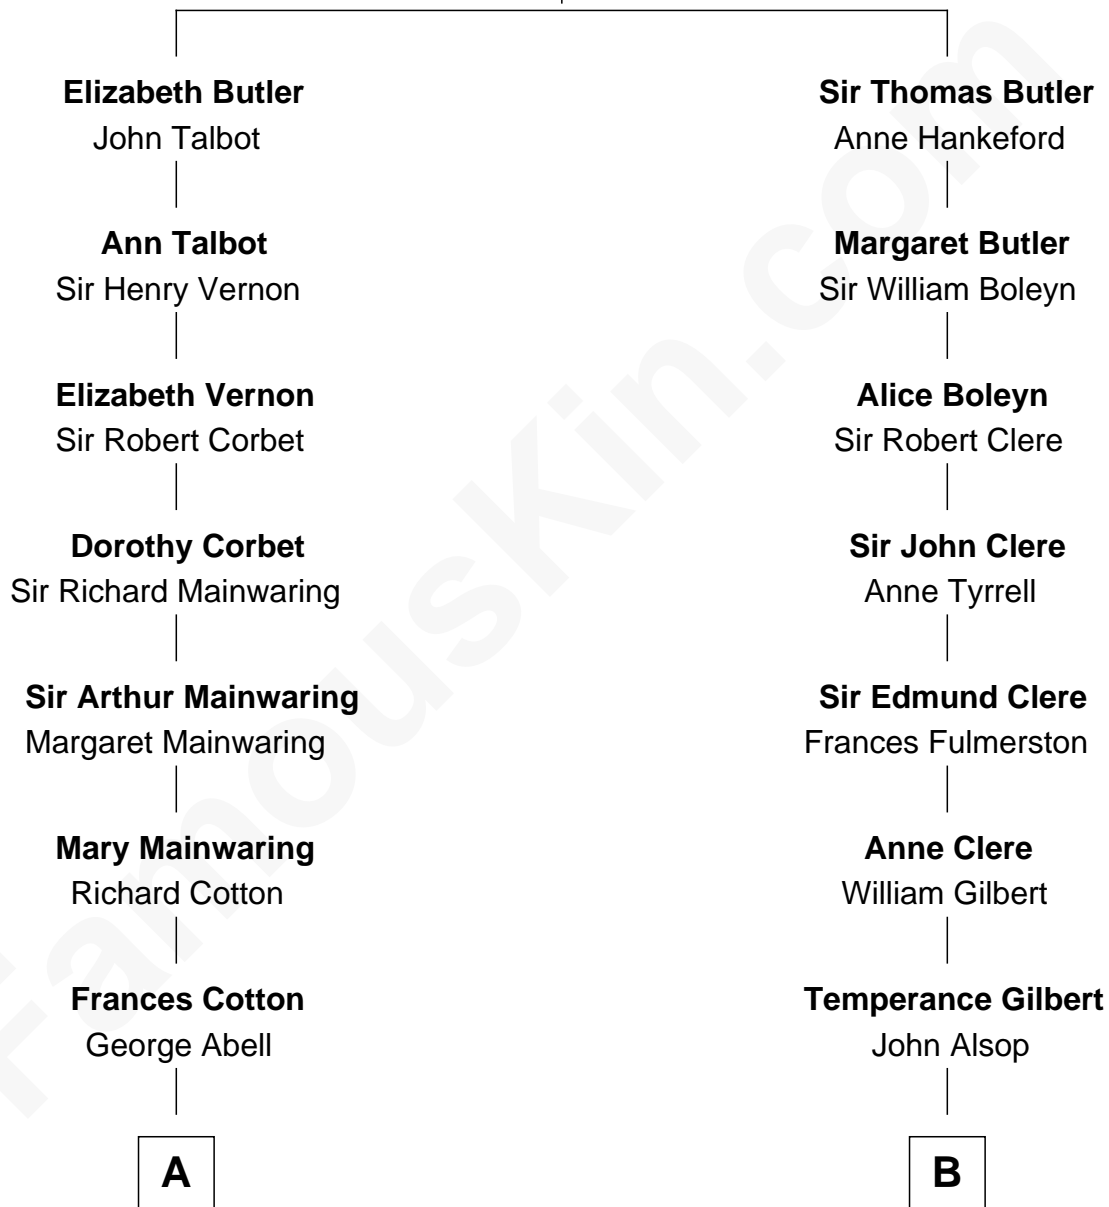

FamousKin.com

Relationship Chart of

Grover Cleveland

22nd and 24th U.S. President

14th cousin 5 times removed of

Sydney Biddle Barrows

Mayflower Madam

James Butler
Joan Beauchamp

C

—
John Boyd Ballantine

Anne L. Crawford

—
Jeannette Ballantine

Donald Byers Barrows

—
Sydney Biddle Barrows

Mayflower Madam

FamousKin.com