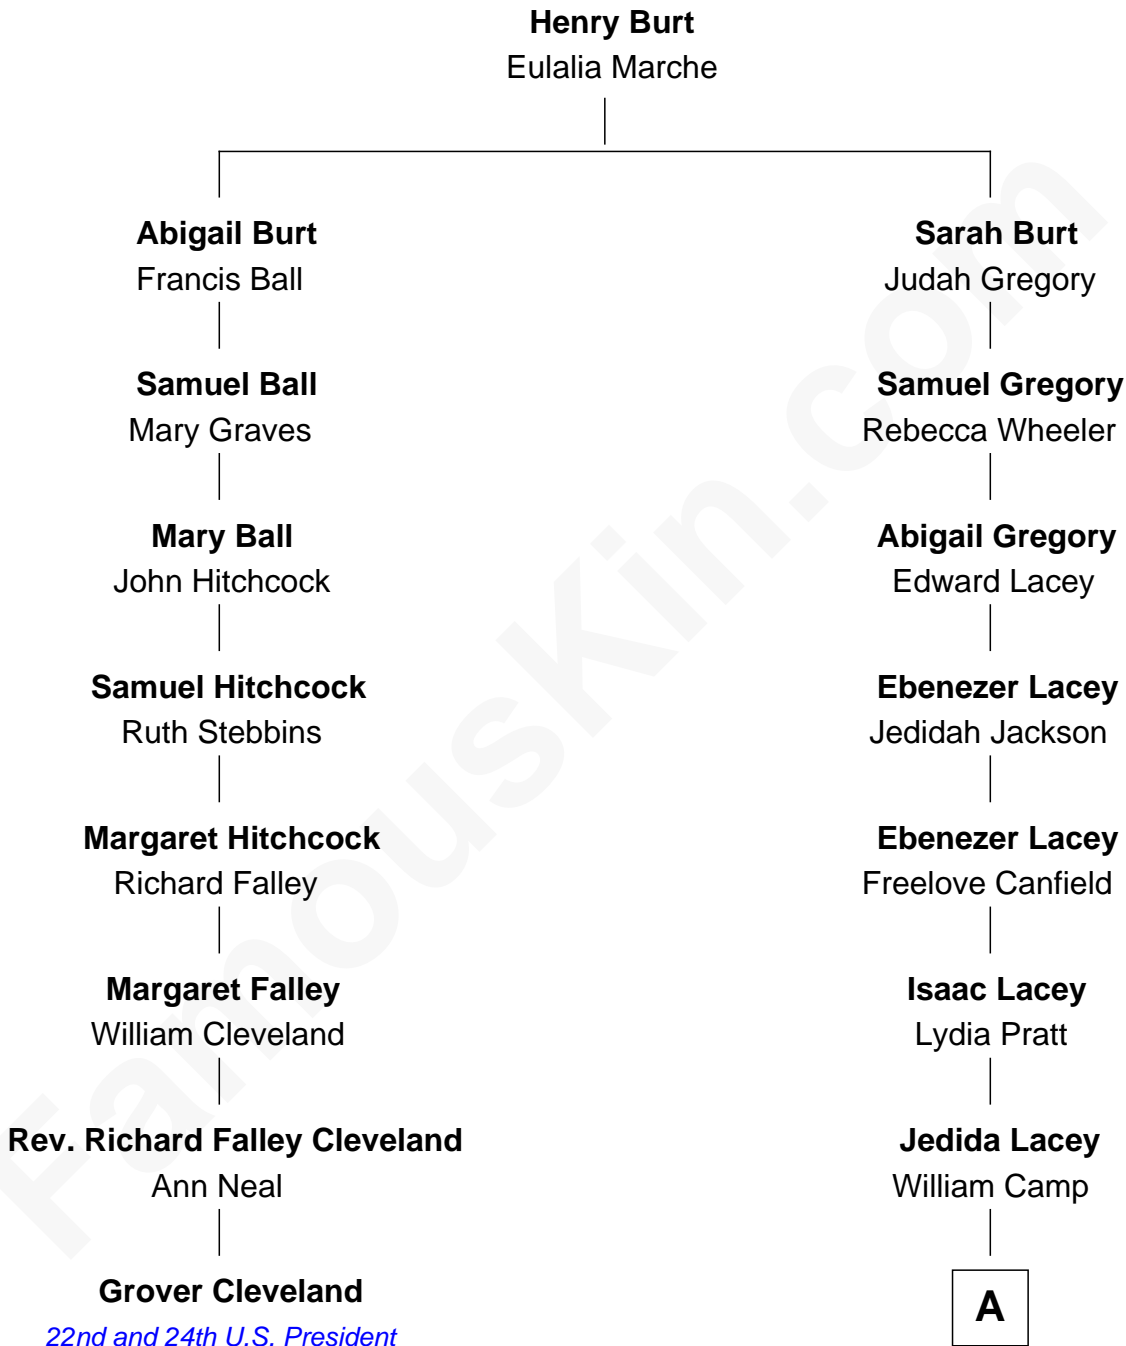

FamousKin.com

Relationship Chart of

Grover Cleveland

22nd and 24th U.S. President

7th cousin 6 times removed of

Sydney Biddle Barrows

Mayflower Madam

A

Anna Camp

Treat Bosworth

Emma Arabella Bosworth

Lorenzo Ackley

Helen Eva Ackley

William Gildersleeve Parke

Elizabeth Parke

Percy Ballantine

John Boyd Ballantine

Anne L. Crawford

Jeannette Ballantine

Donald Byers Barrows

Sydney Biddle Barrows

Mayflower Madam