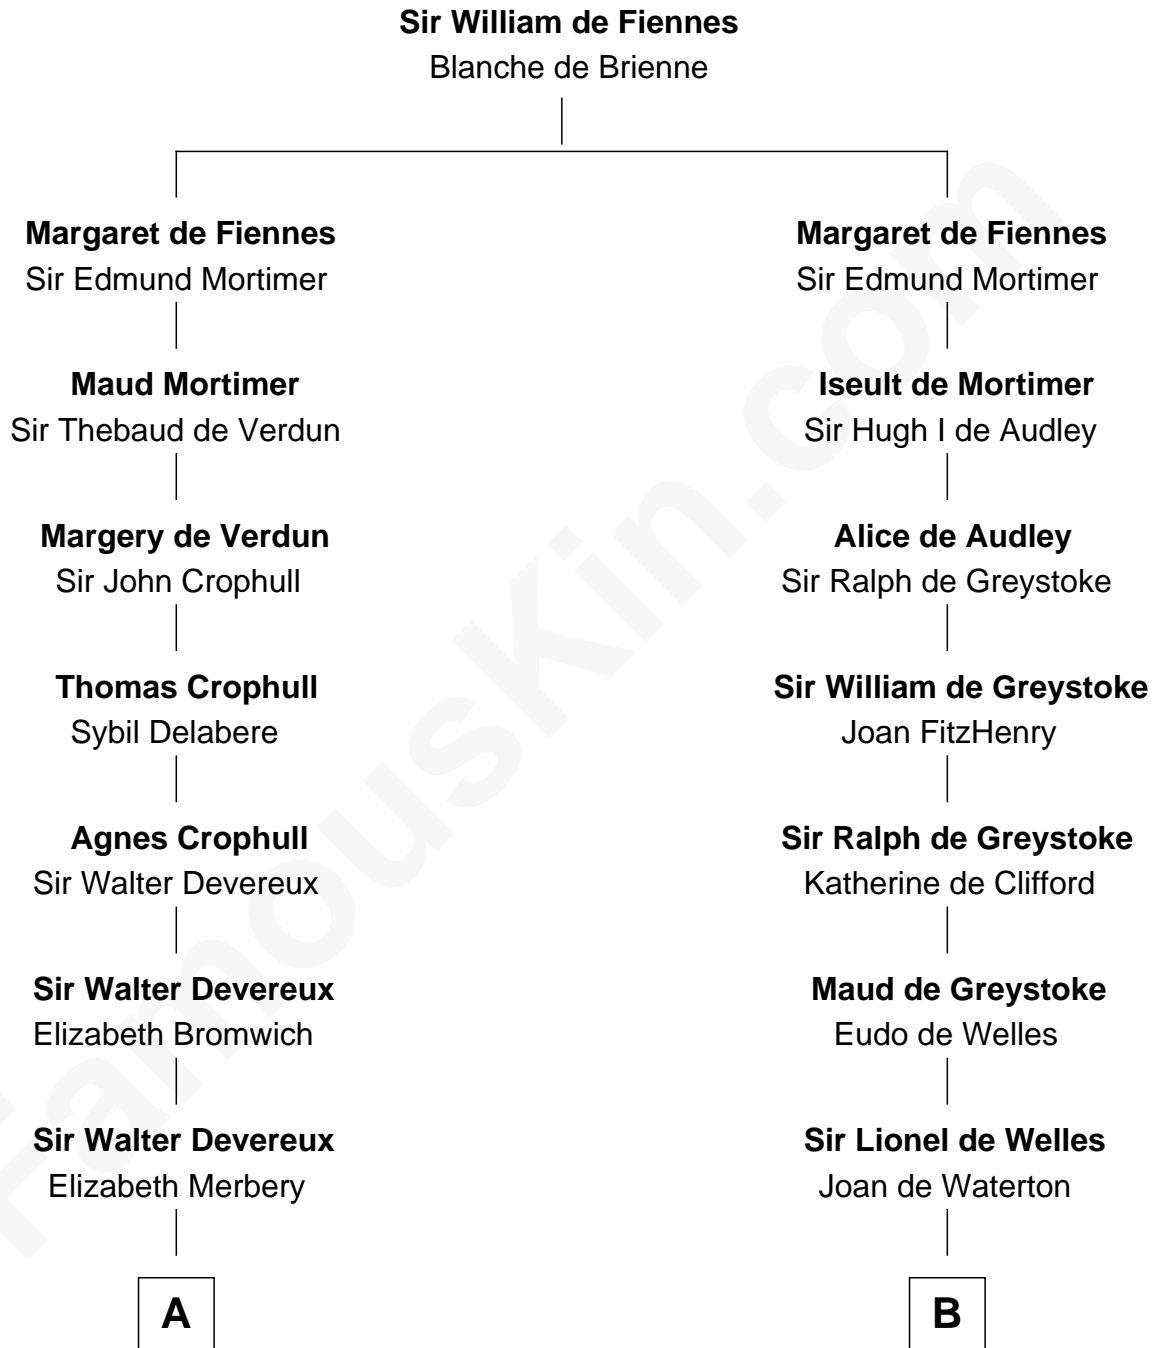

FamousKin.com

Relationship Chart of

Grover Cleveland

22nd and 24th U.S. President

18th cousin 3 times removed of

William Floyd

Signer of the Declaration of Independence

C

James Hyde
Sarah Marshall

Abiah Hyde
Aaron Cleveland

William Cleveland
Margaret Falley

Rev. Richard Falley Cleveland
Ann Neal

Grover Cleveland
22nd and 24th U.S. President

D

Tabitha Smith
Nicholl Floyd

William Floyd
Signer of Declaration of Independence