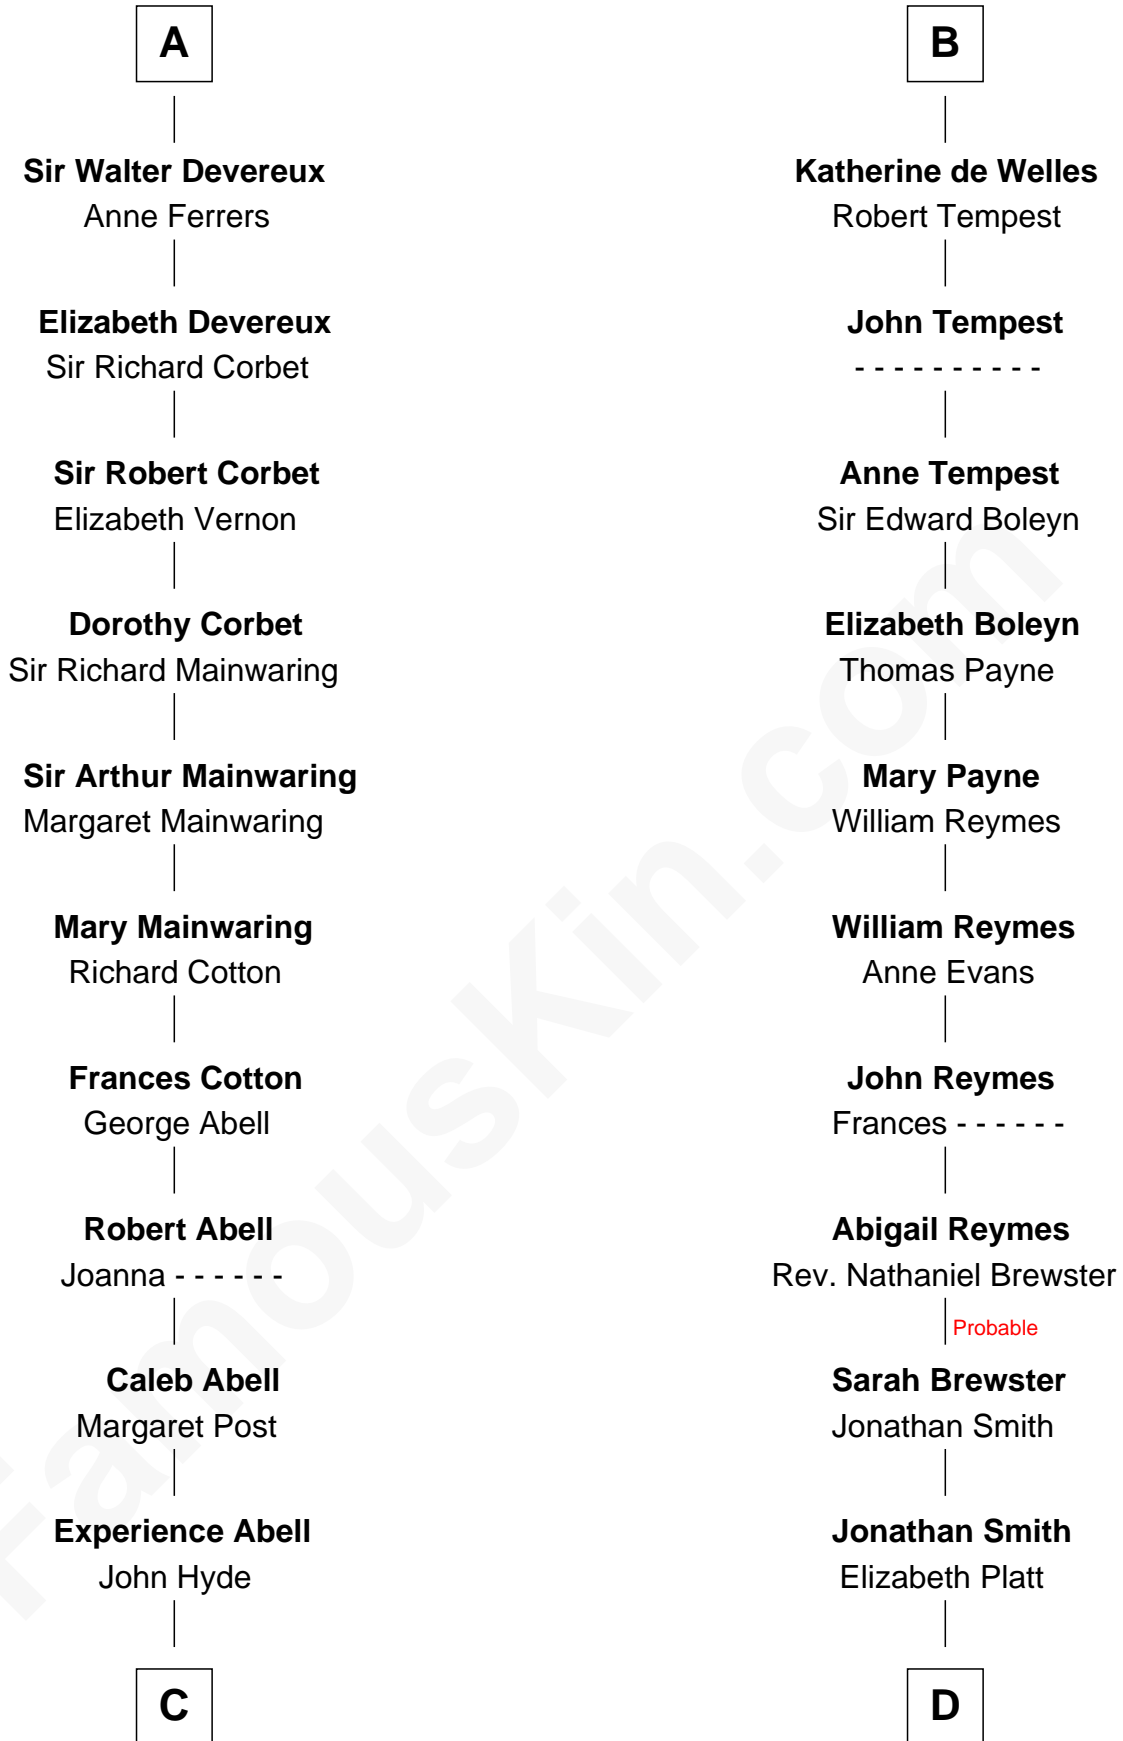

FamousKin.com

Relationship Chart of

Grover Cleveland

22nd and 24th U.S. President

18th cousin 3 times removed of

William Floyd

Signer of the Declaration of Independence

C

James Hyde
Sarah Marshall

Abiah Hyde
Aaron Cleveland

William Cleveland
Margaret Falley

Rev. Richard Falley Cleveland
Ann Neal

Grover Cleveland
22nd and 24th U.S. President

D

Tabitha Smith
Nicholl Floyd

William Floyd
Signer of Declaration of Independence