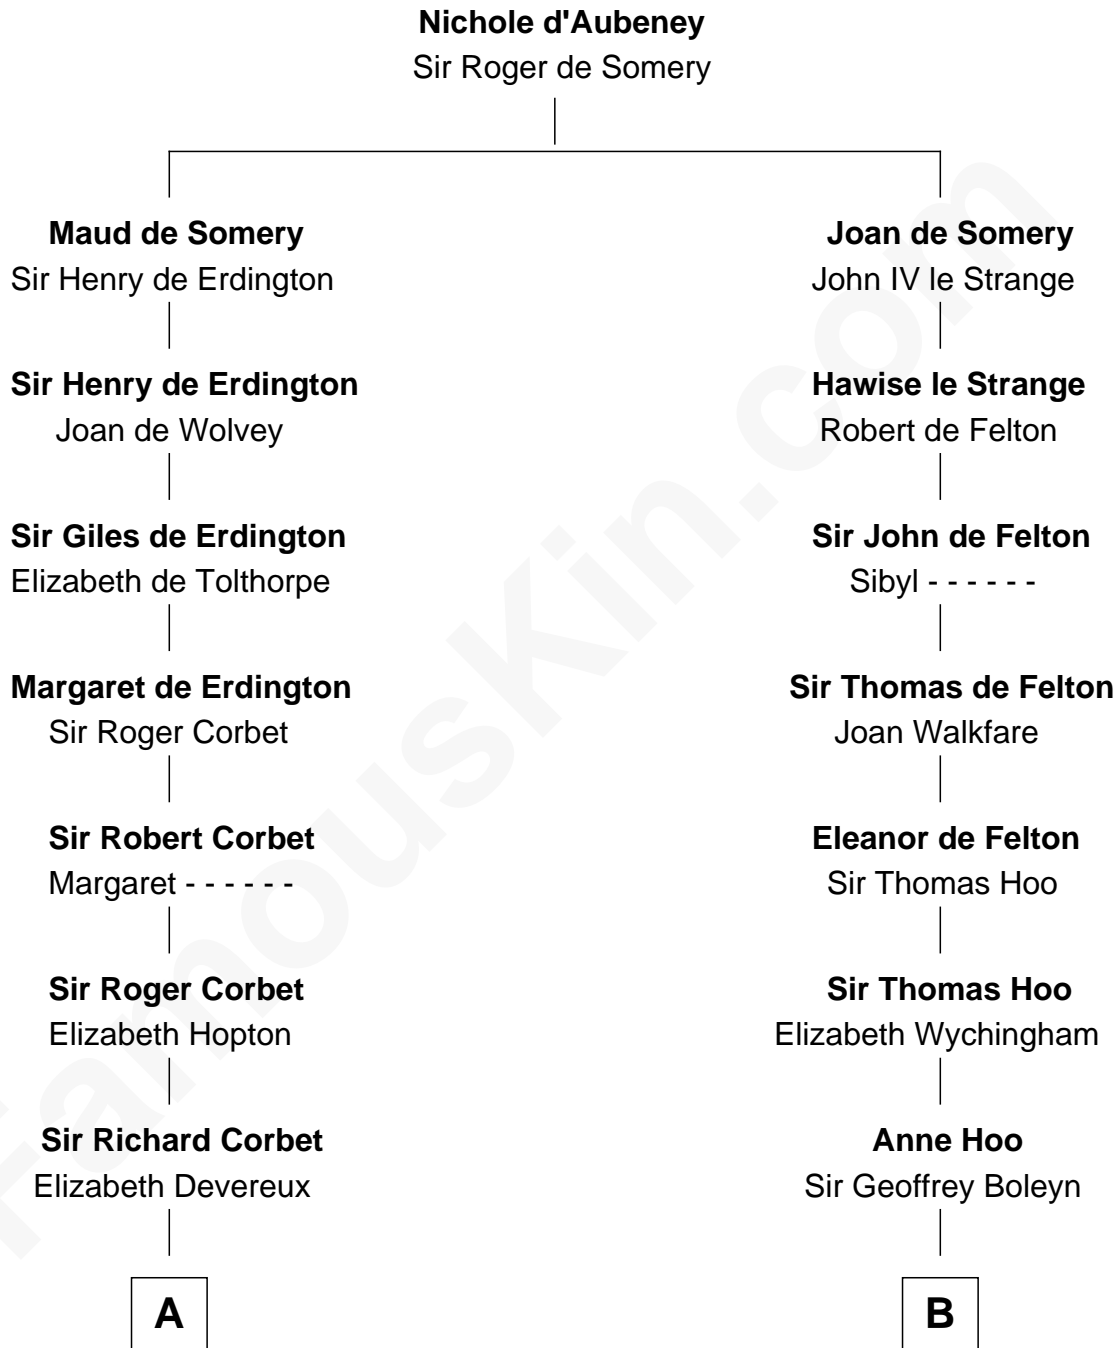

FamousKin.com

Relationship Chart of

Grover Cleveland

22nd and 24th U.S. President

17th cousin 2 times removed of

William Floyd

Signer of the Declaration of Independence

C

William Cleveland

Margaret Falley

Rev. Richard Falley Cleveland

Ann Neal

Grover Cleveland

22nd and 24th U.S. President

FamousKin.com