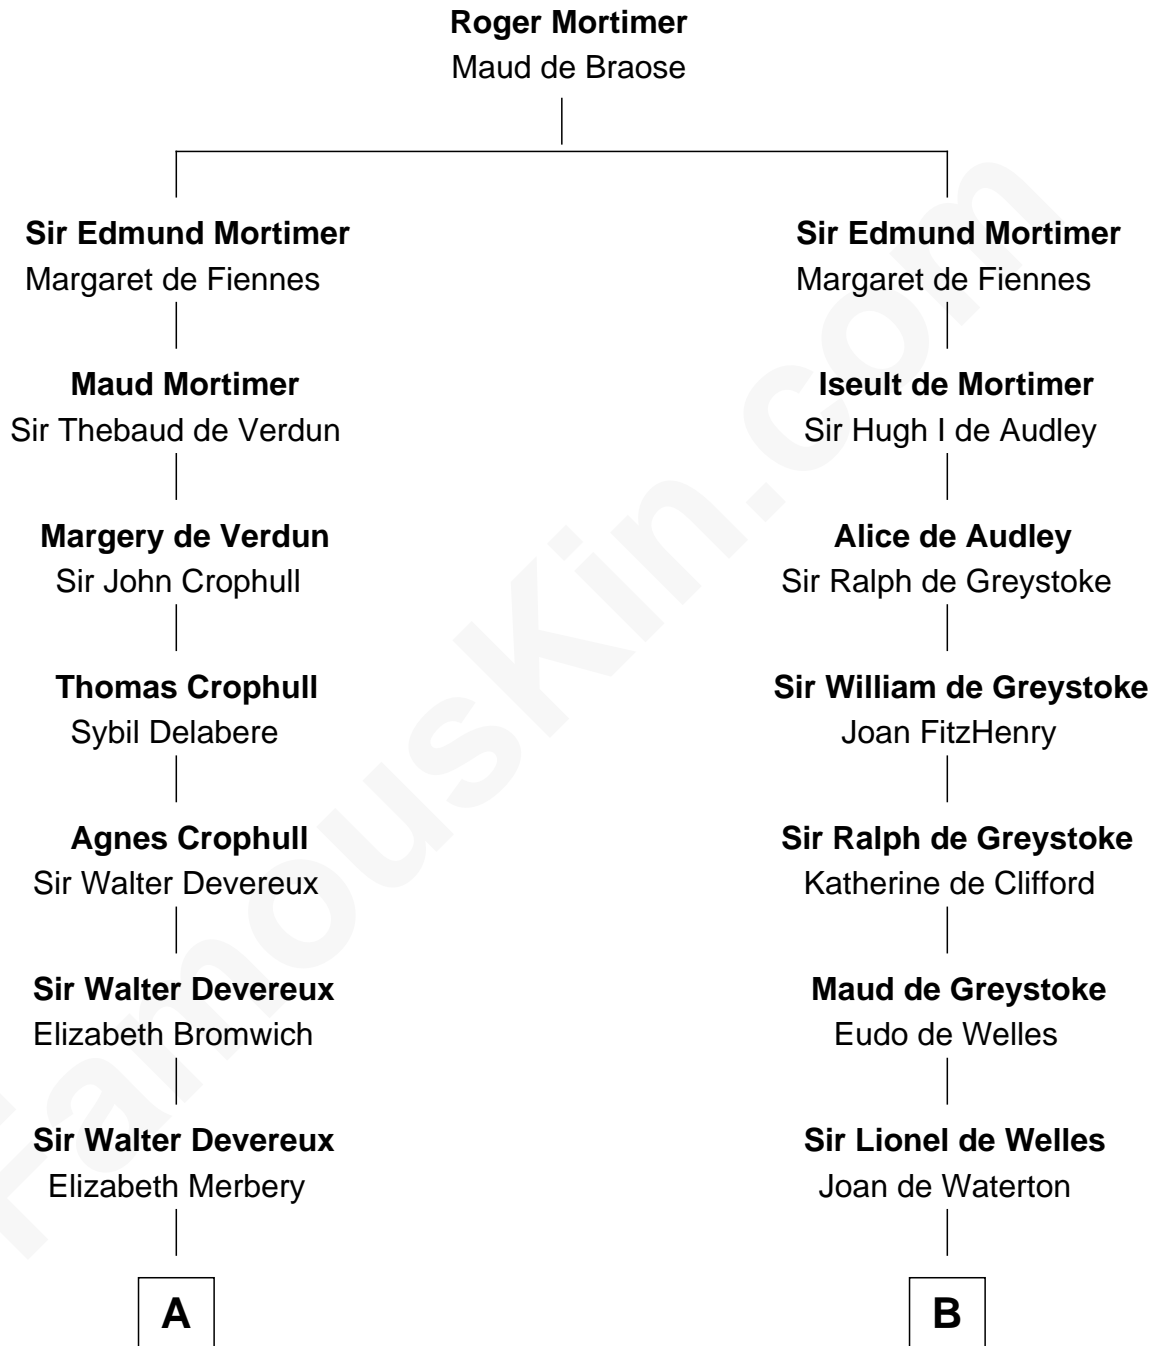

FamousKin.com

Relationship Chart of

Grover Cleveland

22nd and 24th U.S. President

18th cousin 3 times removed of

William Floyd

Signer of the Declaration of Independence

C

James Hyde
Sarah Marshall

Abiah Hyde
Aaron Cleveland

William Cleveland
Margaret Falley

Rev. Richard Falley Cleveland
Ann Neal

Grover Cleveland
22nd and 24th U.S. President

D

Tabitha Smith
Nicholl Floyd

William Floyd
Signer of Declaration of Independence