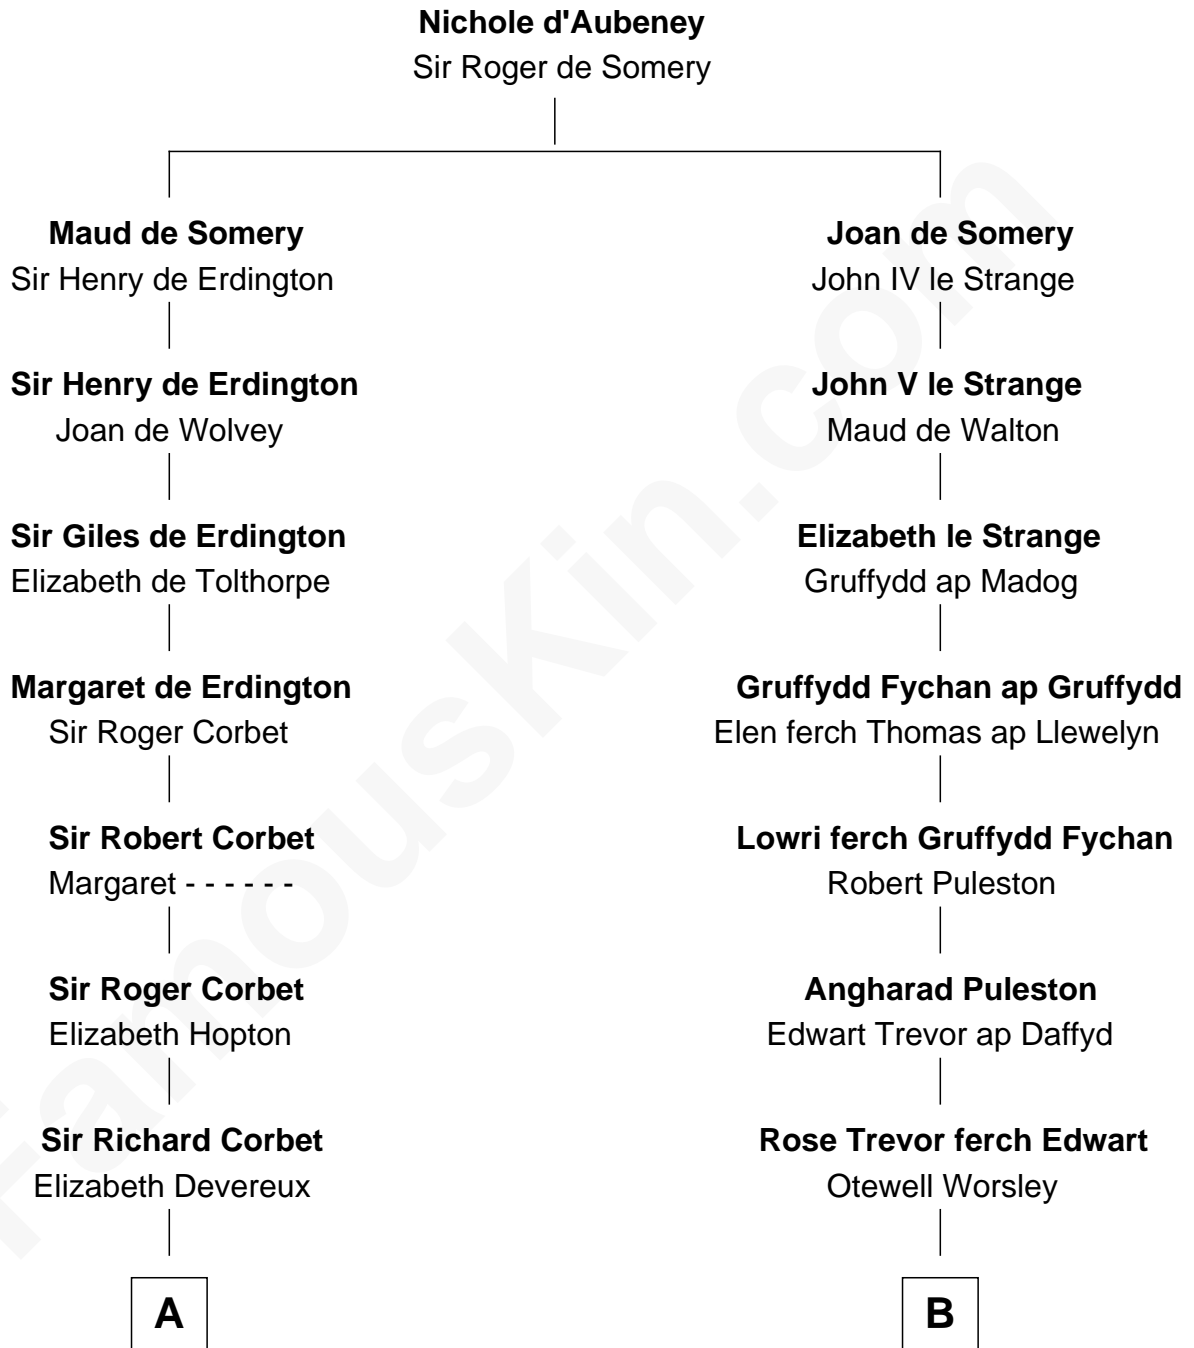

FamousKin.com

Relationship Chart of

Grover Cleveland

22nd and 24th U.S. President

15th cousin 4 times removed of

General William Whipple

Signer of the Declaration of Independence

C

William Cleveland

Margaret Falley

Rev. Richard Falley Cleveland

Ann Neal

Grover Cleveland

22nd and 24th U.S. President

FamousKin.com