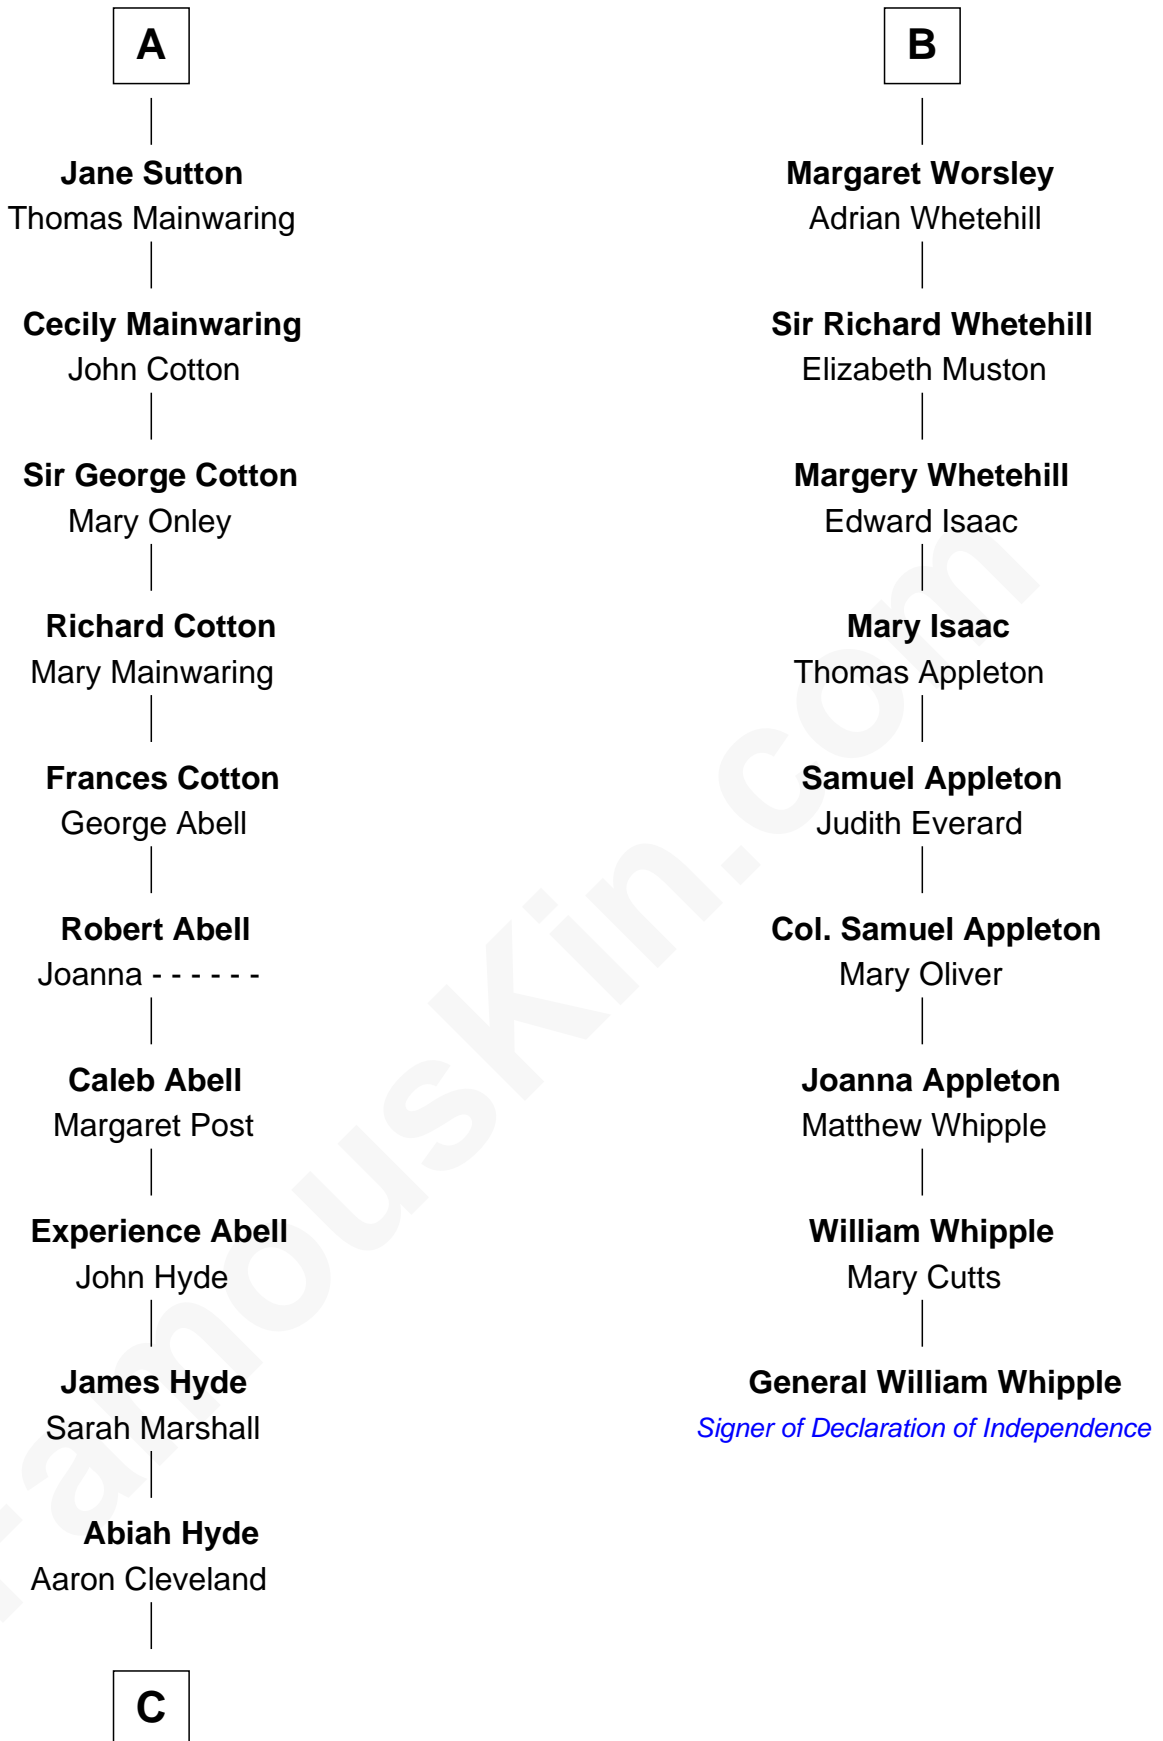

FamousKin.com

Relationship Chart of

Grover Cleveland

22nd and 24th U.S. President

15th cousin 4 times removed of

General William Whipple

Signer of the Declaration of Independence

C

—
William Cleveland

Margaret Falley

—
Rev. Richard Falley Cleveland

Ann Neal

—
Grover Cleveland

22nd and 24th U.S. President

FamousKin.com