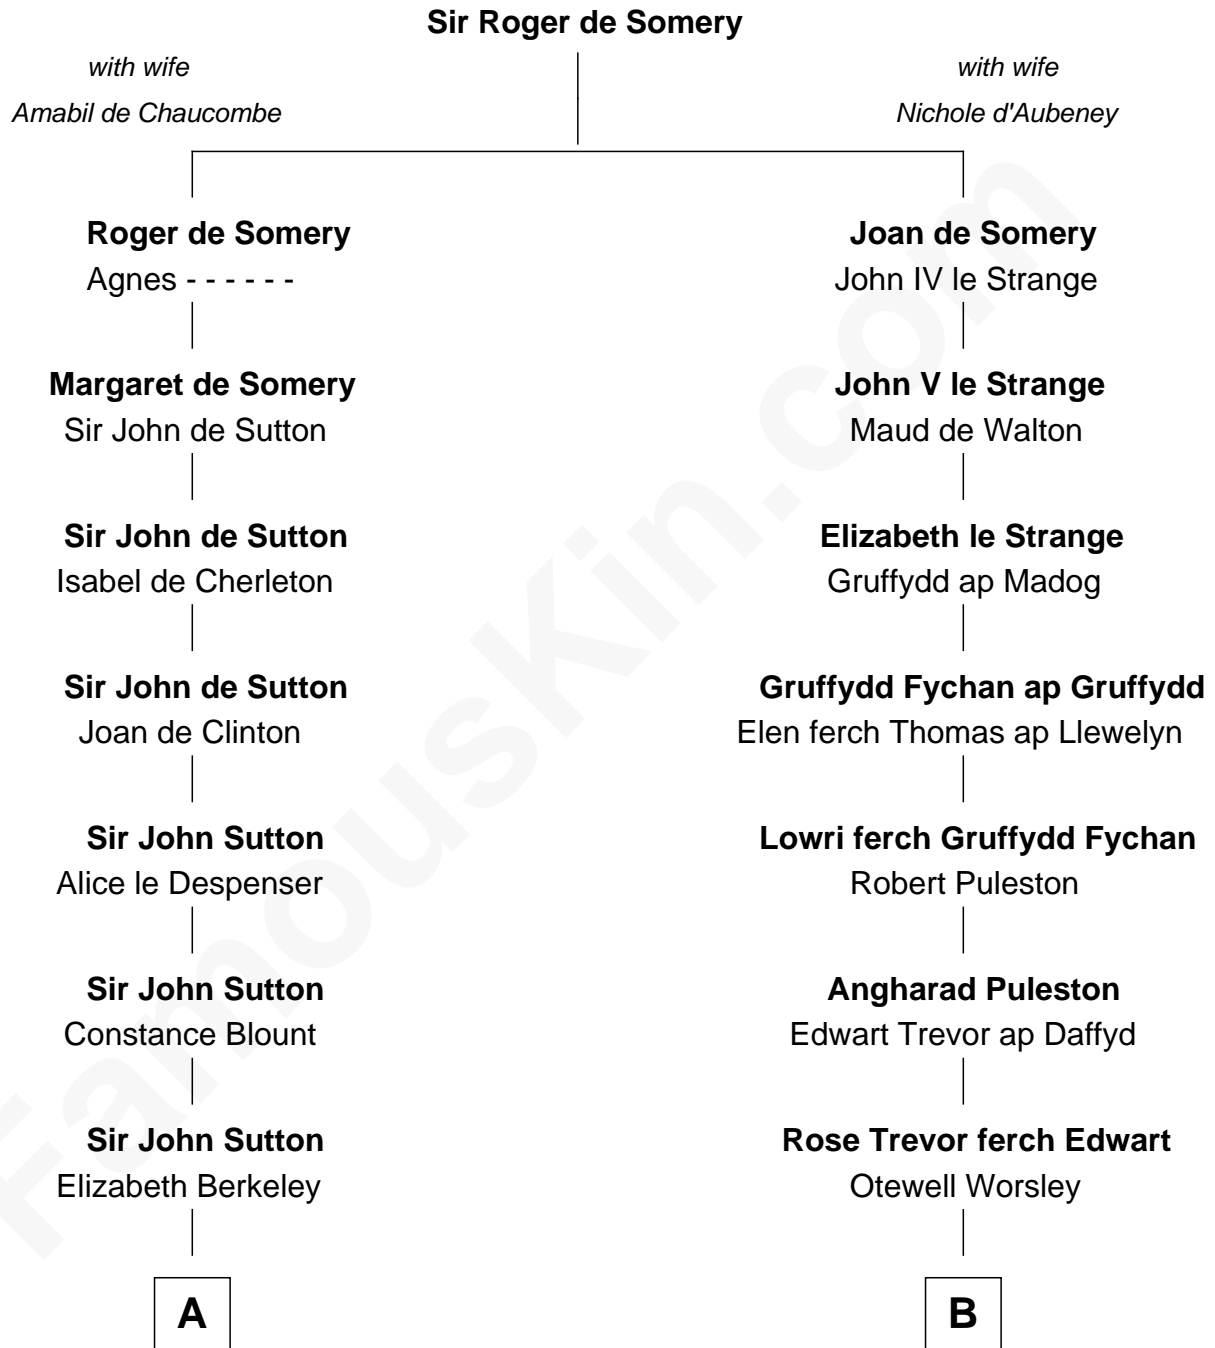

FamousKin.com

Relationship Chart of

Grover Cleveland

22nd and 24th U.S. President

15th cousin 4 times removed of

General William Whipple

Signer of the Declaration of Independence

C

—
William Cleveland

Margaret Falley

—
Rev. Richard Falley Cleveland

Ann Neal

—
Grover Cleveland

22nd and 24th U.S. President

FamousKin.com