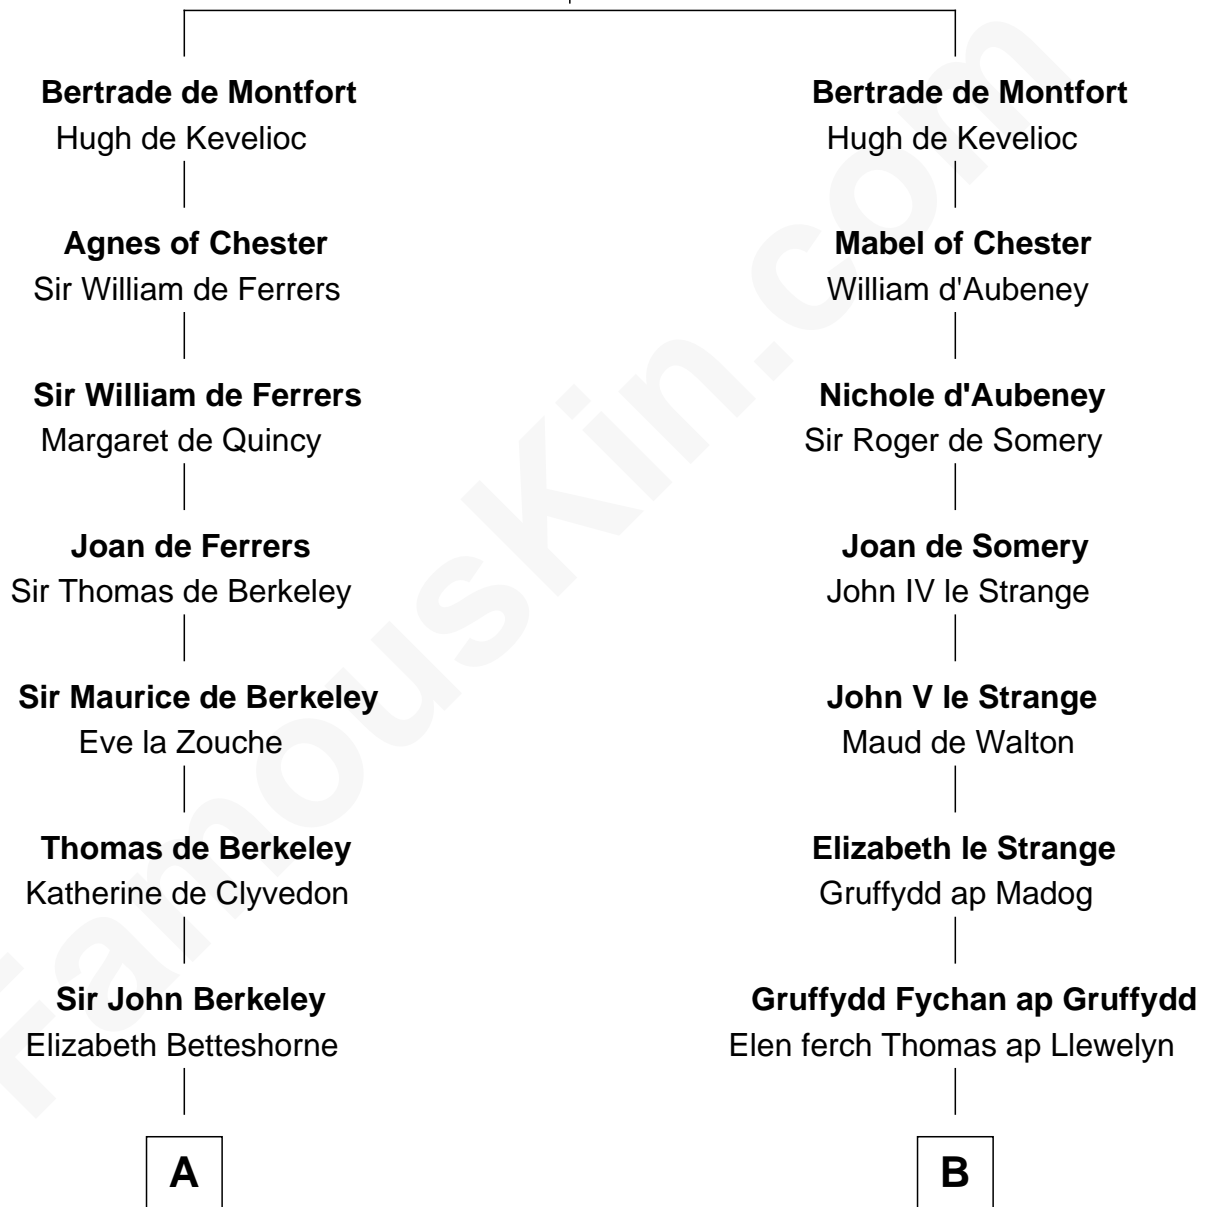

Simon III de Montfort

Maud - - - - -