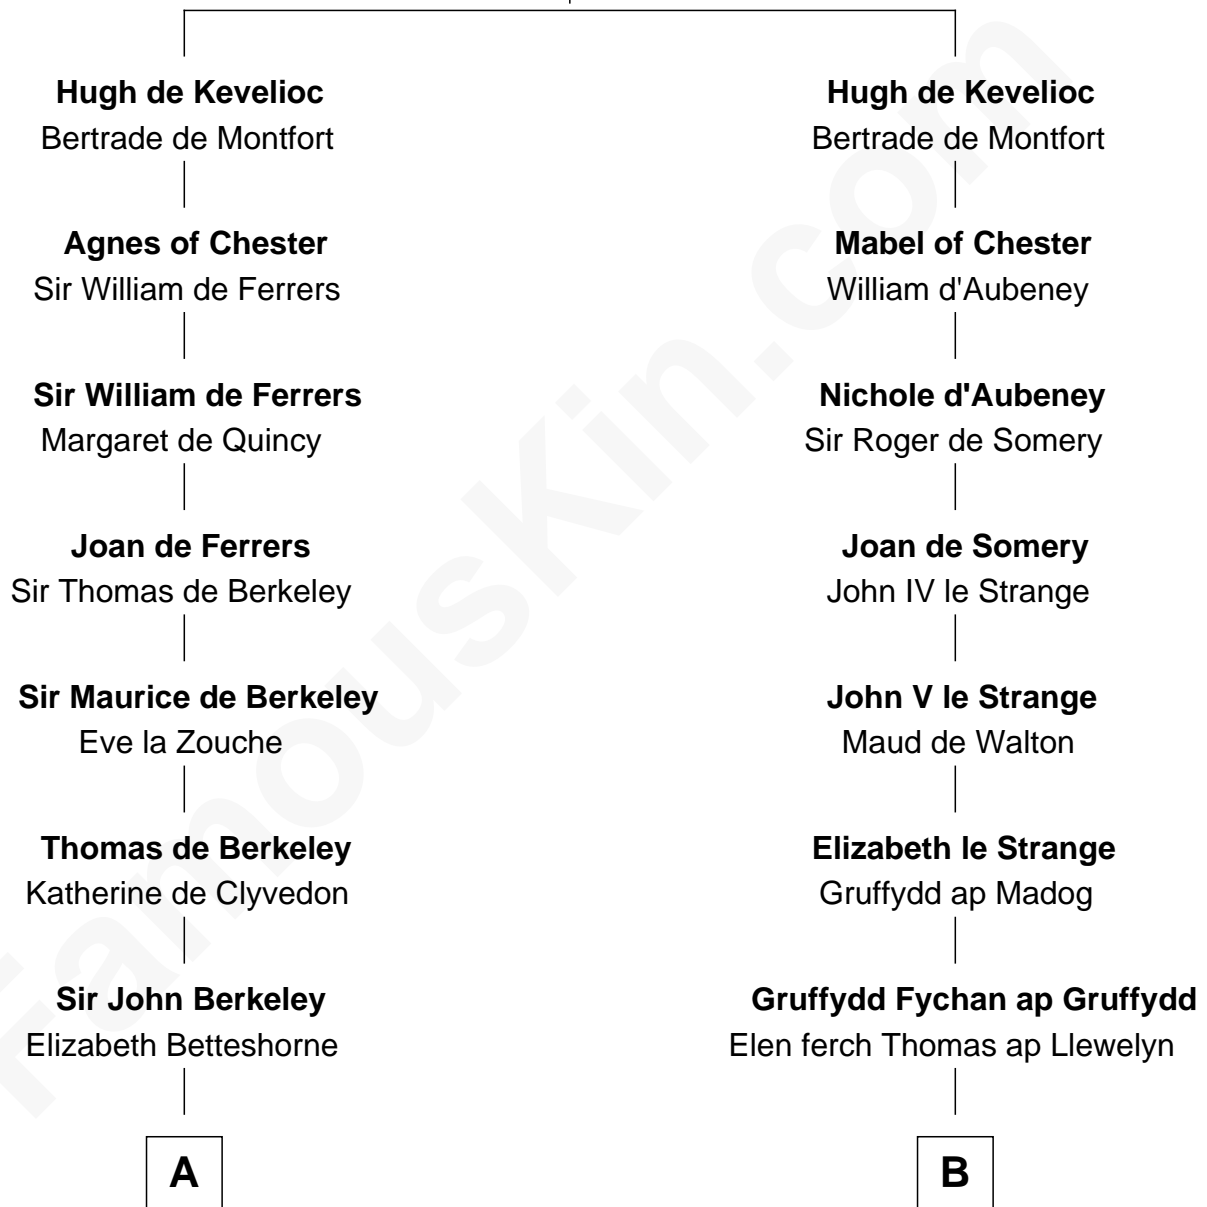

FamousKin.com

Relationship Chart of

Grover Cleveland

22nd and 24th U.S. President

18th cousin 2 times removed of

General William Whipple

Signer of the Declaration of Independence

Sir Ranulf de Gernons

Maud of Gloucester

C

Abiah Hyde
Aaron Cleveland

William Cleveland
Margaret Falley

Rev. Richard Falley Cleveland
Ann Neal

Grover Cleveland
22nd and 24th U.S. President

D

William Whipple
Mary Cutts