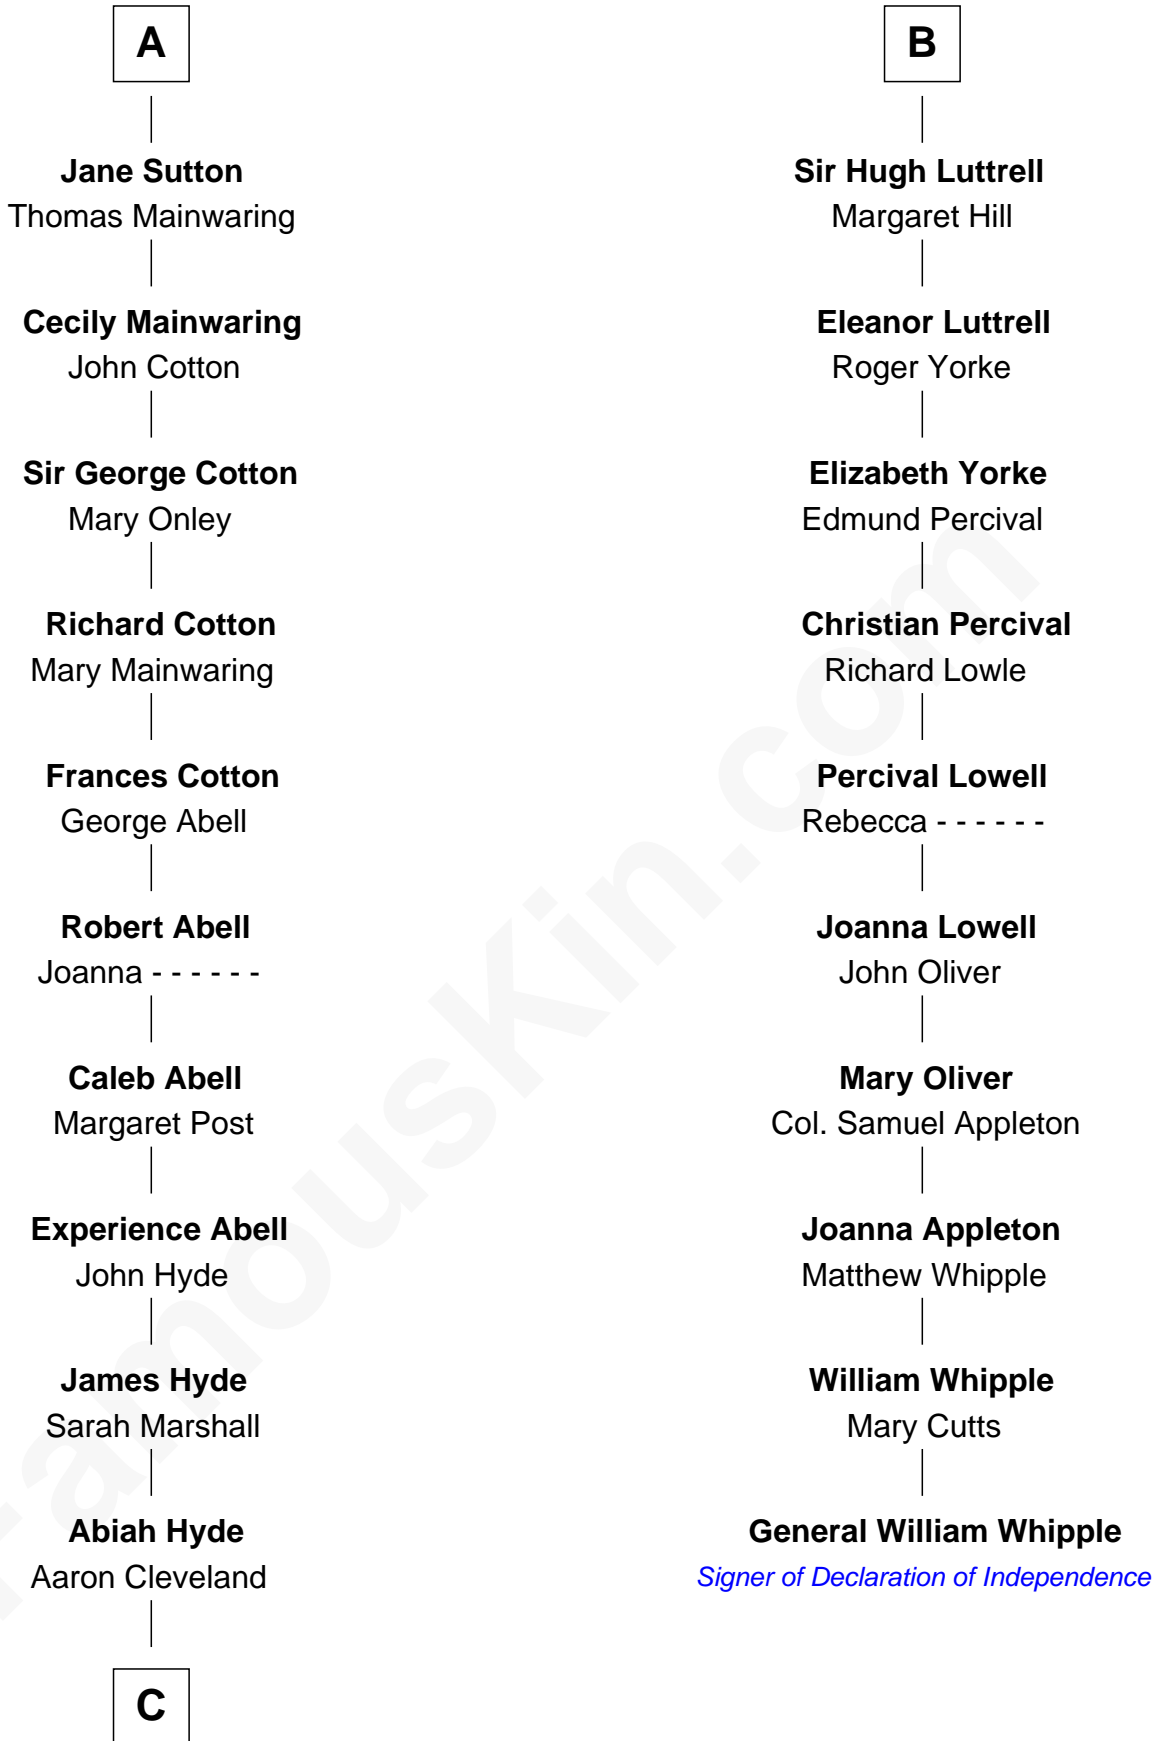

FamousKin.com

Relationship Chart of

Grover Cleveland

22nd and 24th U.S. President

16th cousin 3 times removed of

General William Whipple

Signer of the Declaration of Independence

Sir Hugh le Despencer

Sir Hugh Luttrell

Catherine de Beaumont

Sir John Luttrell

Margaret Touchet

Sir James Luttrell

Elizabeth Courtenay

B

C

—
William Cleveland

Margaret Falley

—
Rev. Richard Falley Cleveland

Ann Neal

—
Grover Cleveland

22nd and 24th U.S. President

FamousKin.com