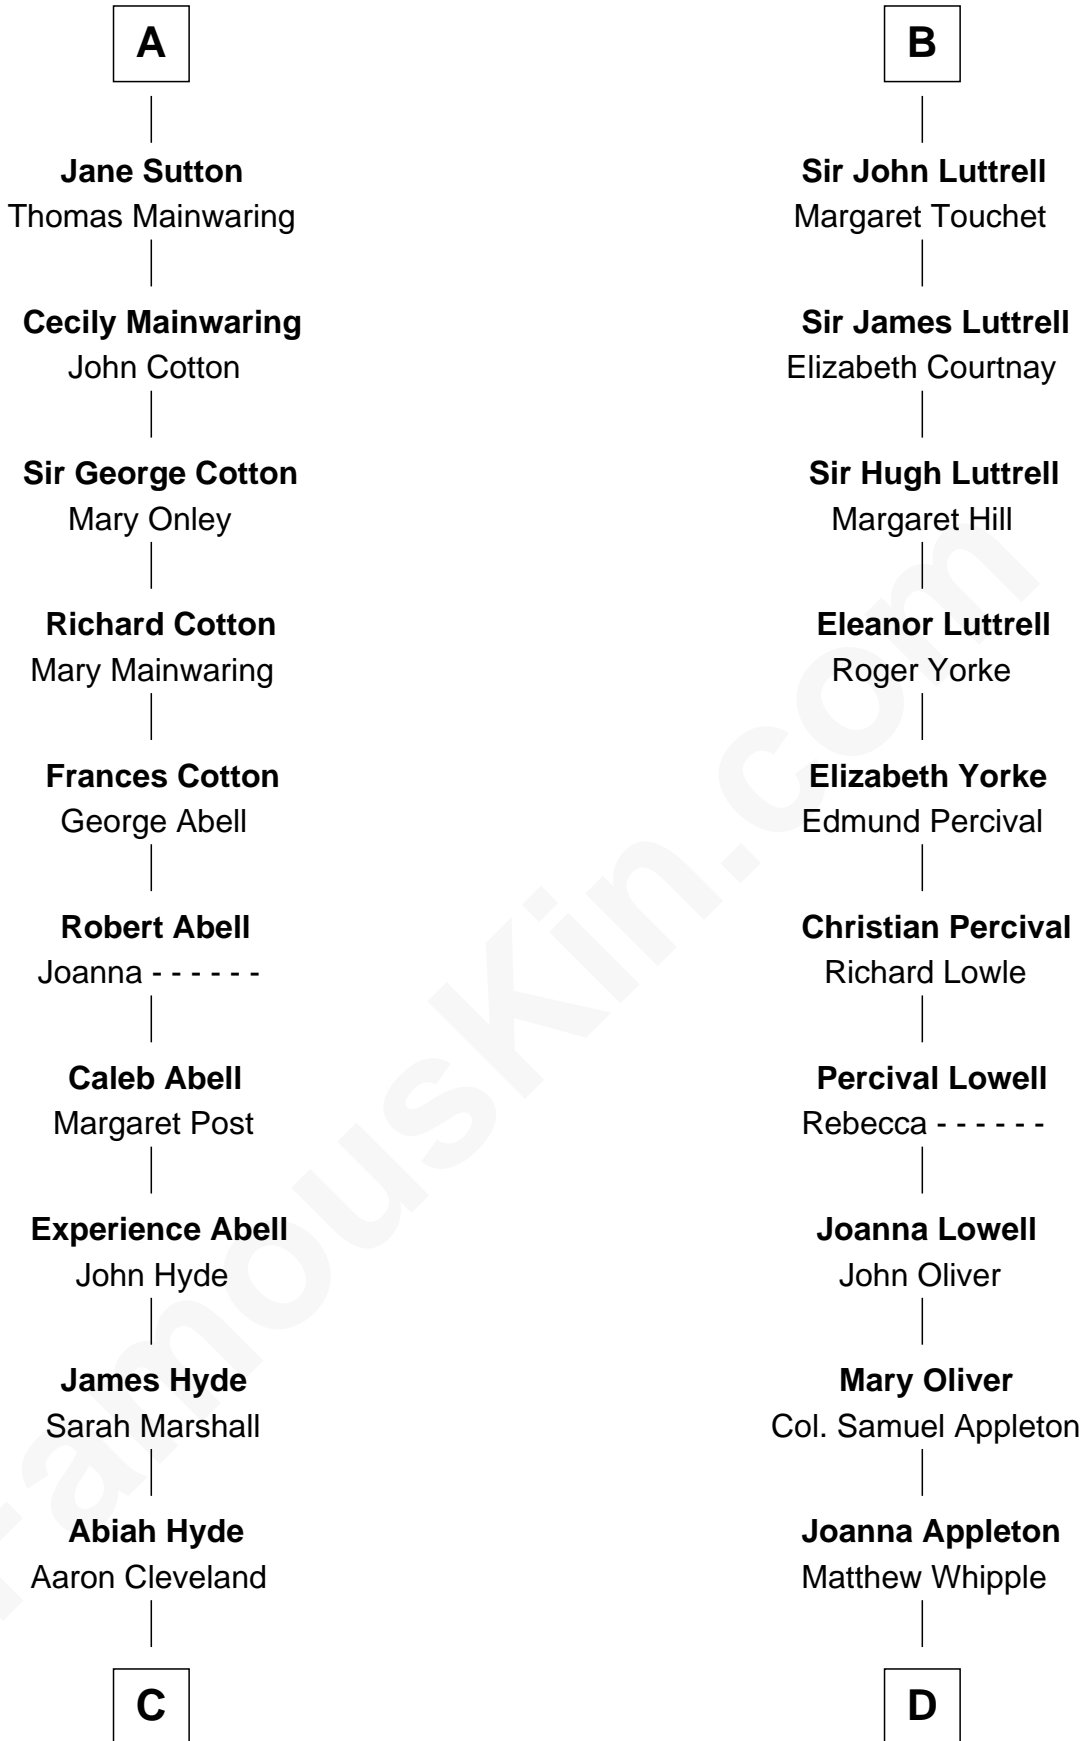

FamousKin.com

Relationship Chart of

Grover Cleveland

22nd and 24th U.S. President

18th cousin 1 time removed of

General William Whipple

Signer of the Declaration of Independence

FamousKin.com