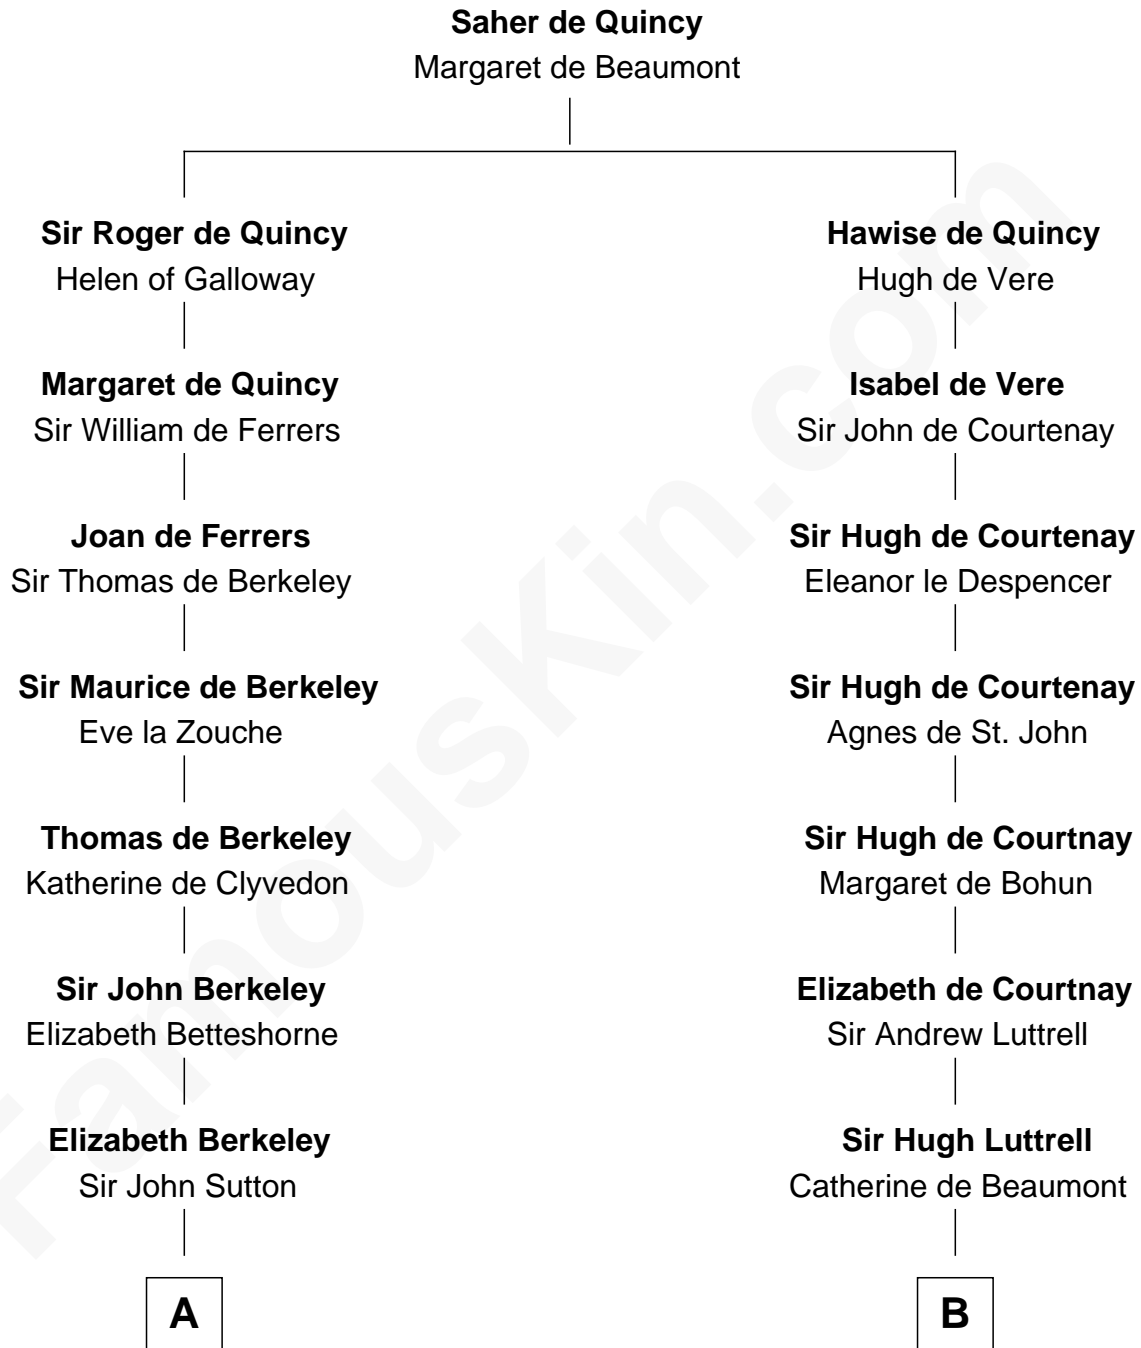

FamousKin.com

Relationship Chart of

Grover Cleveland

22nd and 24th U.S. President

18th cousin 1 time removed of

General William Whipple

Signer of the Declaration of Independence

FamousKin.com