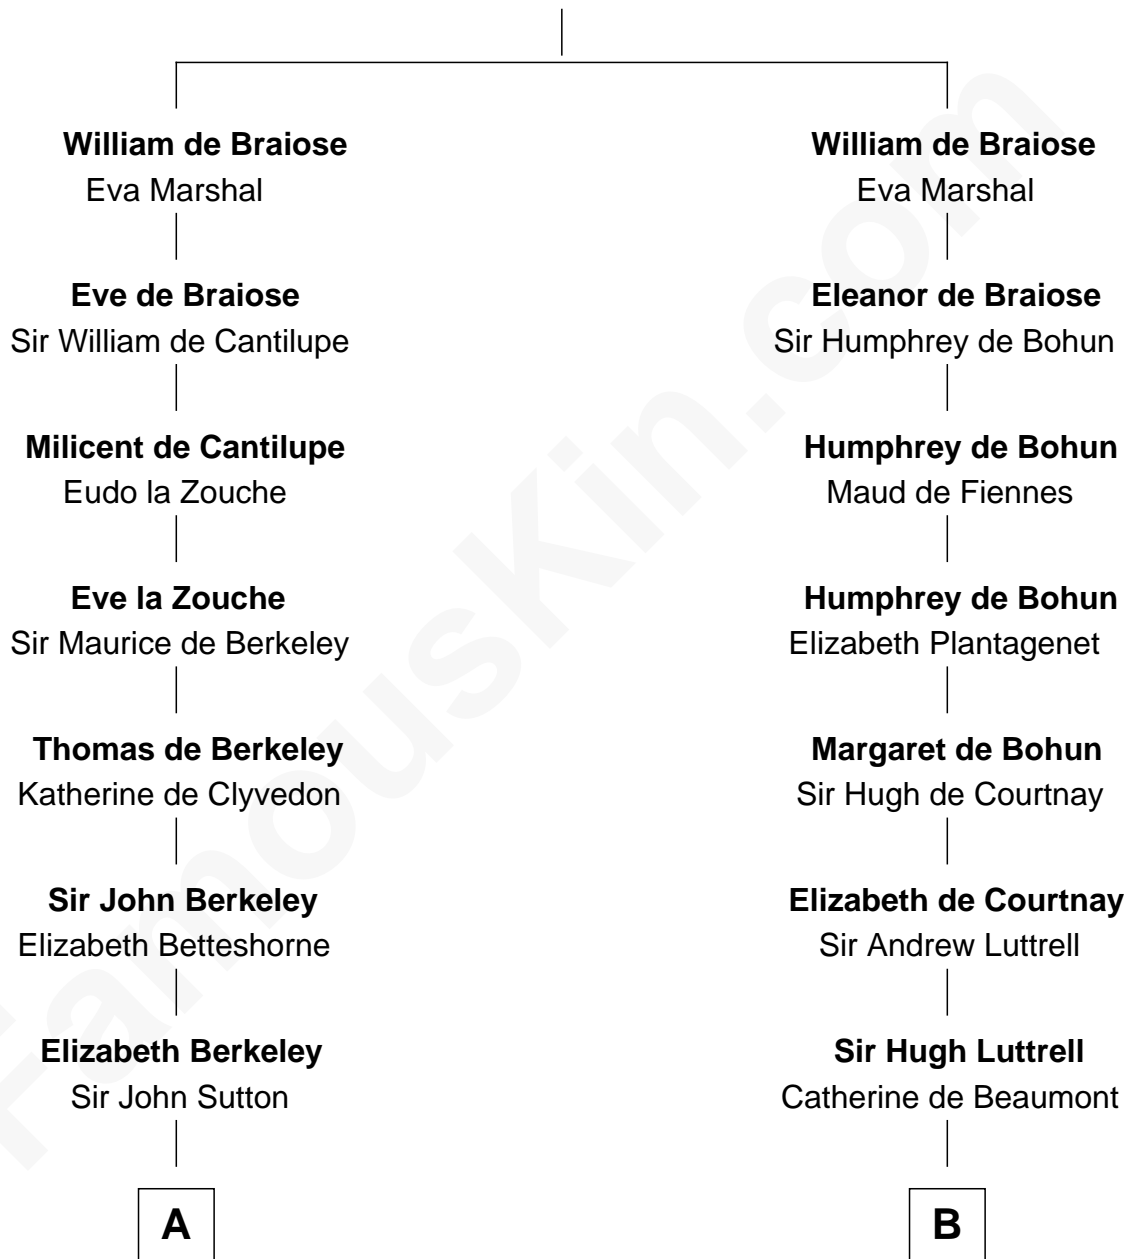

Reginald de Braiose