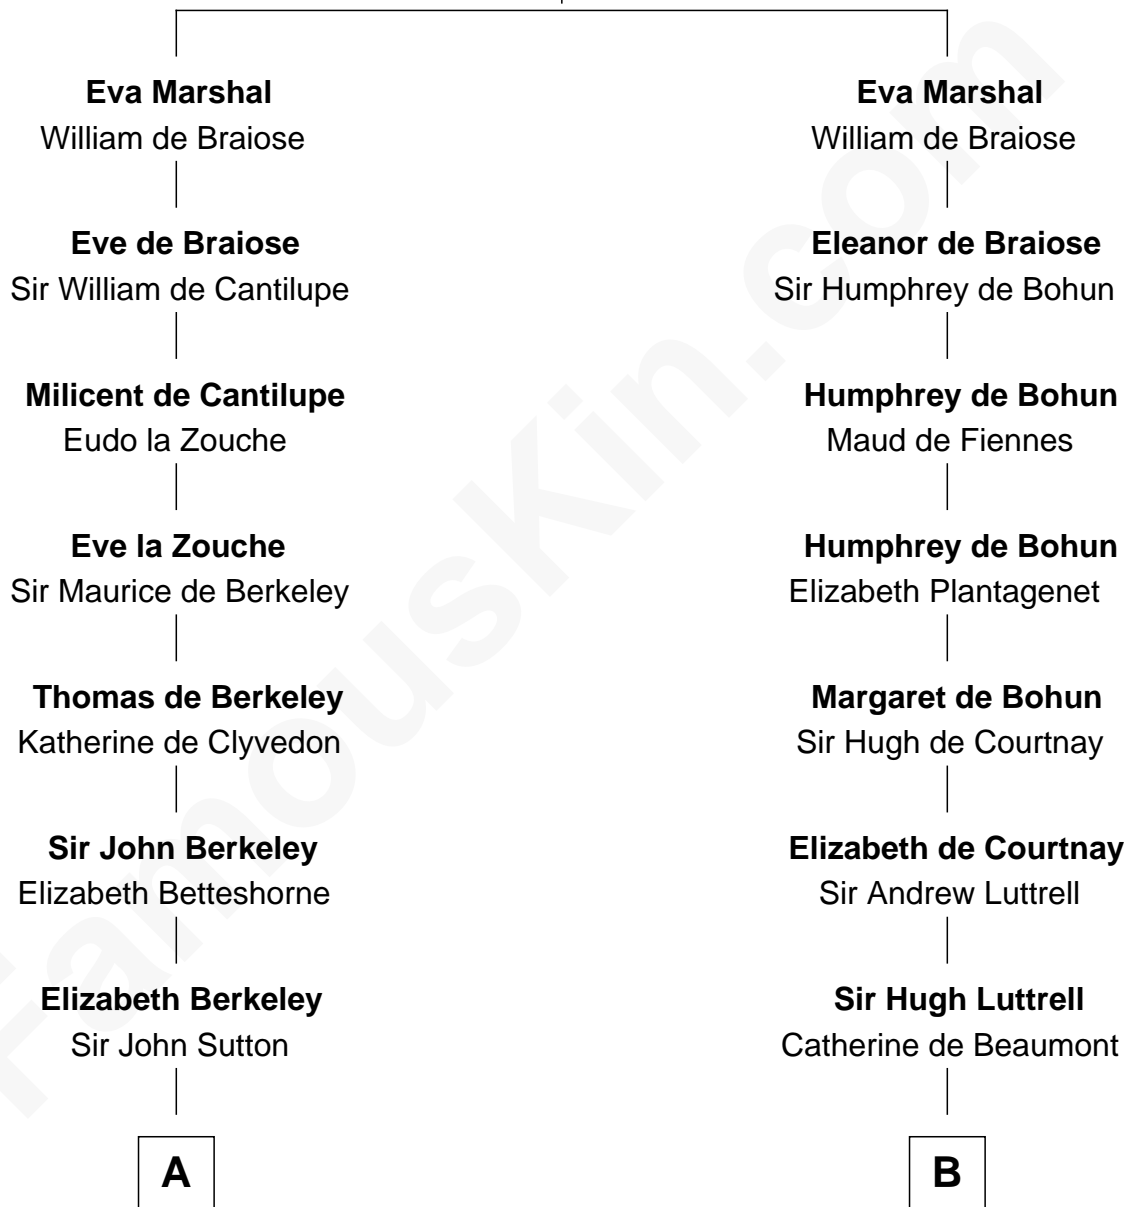

## Relationship Chart of

### Grover Cleveland

22nd and 24th U.S. President

18th cousin 1 time removed of

### General William Whipple

Signer of the Declaration of Independence

**Sir William Marshal**

Isabel de Clare

FamousKin.com