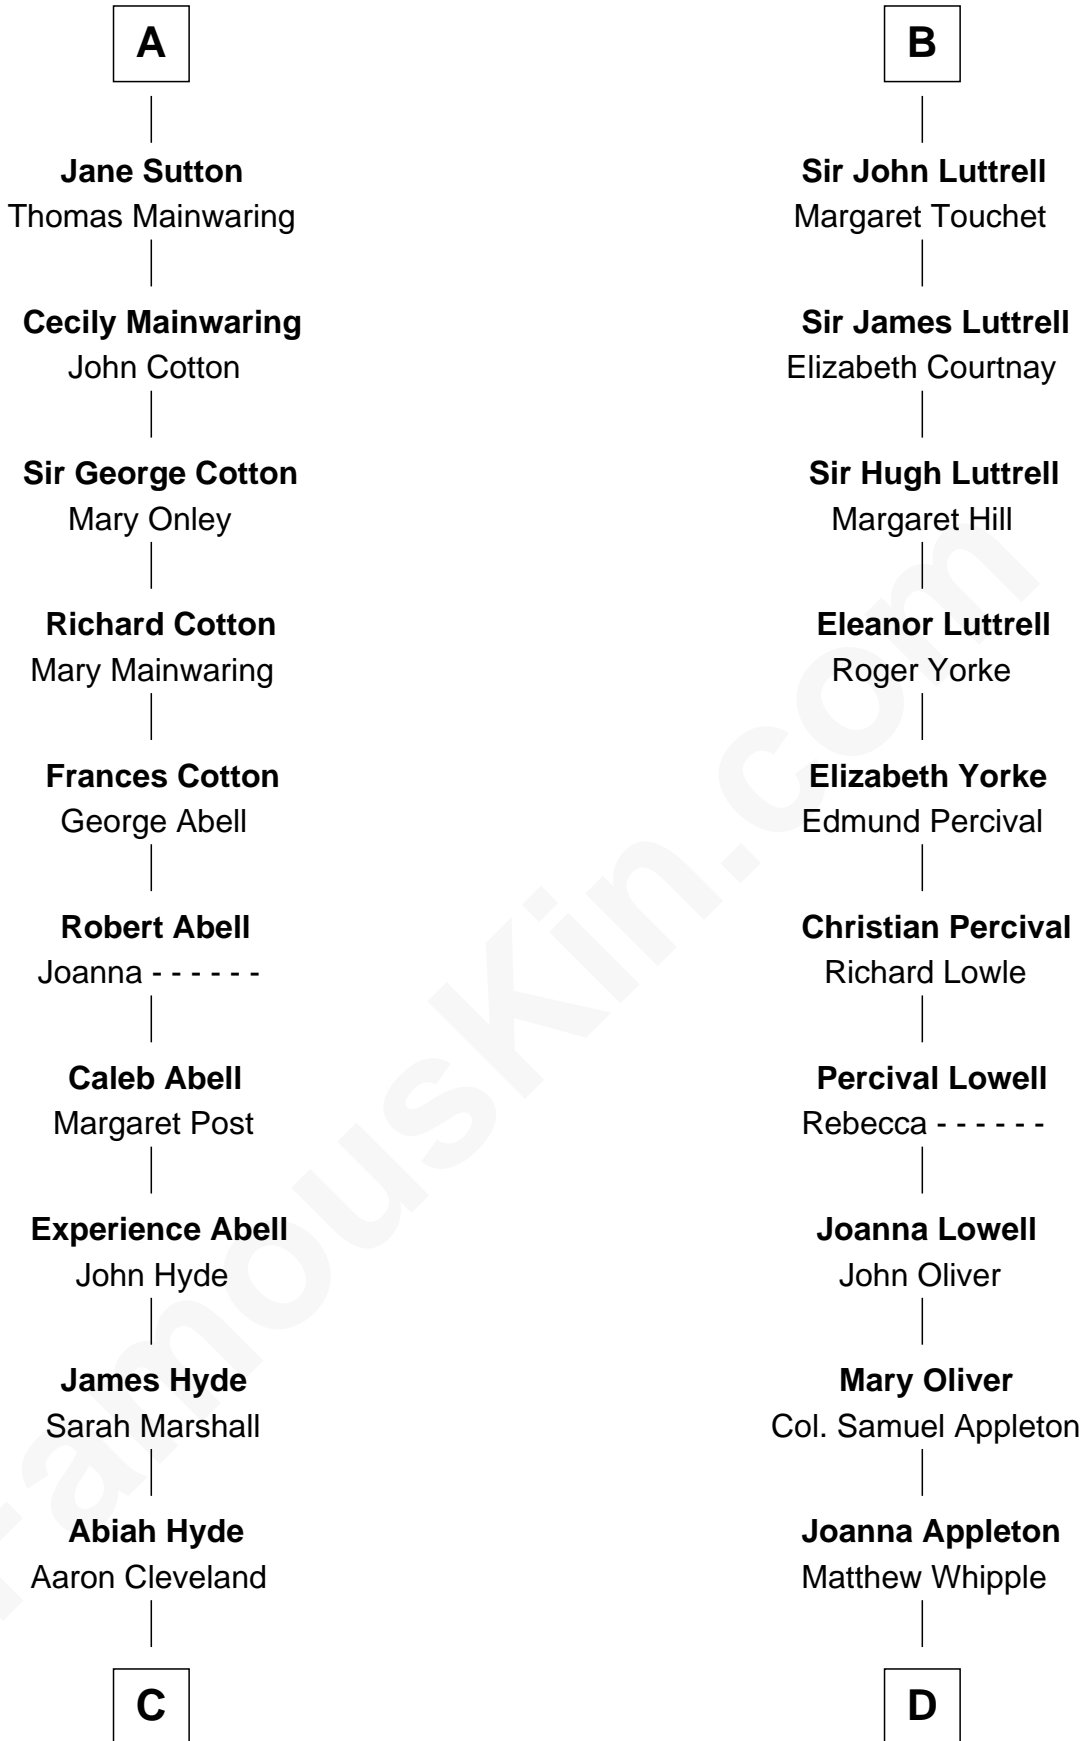

## Relationship Chart of

### Grover Cleveland

22nd and 24th U.S. President

18th cousin 1 time removed of

### General William Whipple

Signer of the Declaration of Independence

**Sir William Marshal**

Isabel de Clare

FamousKin.com