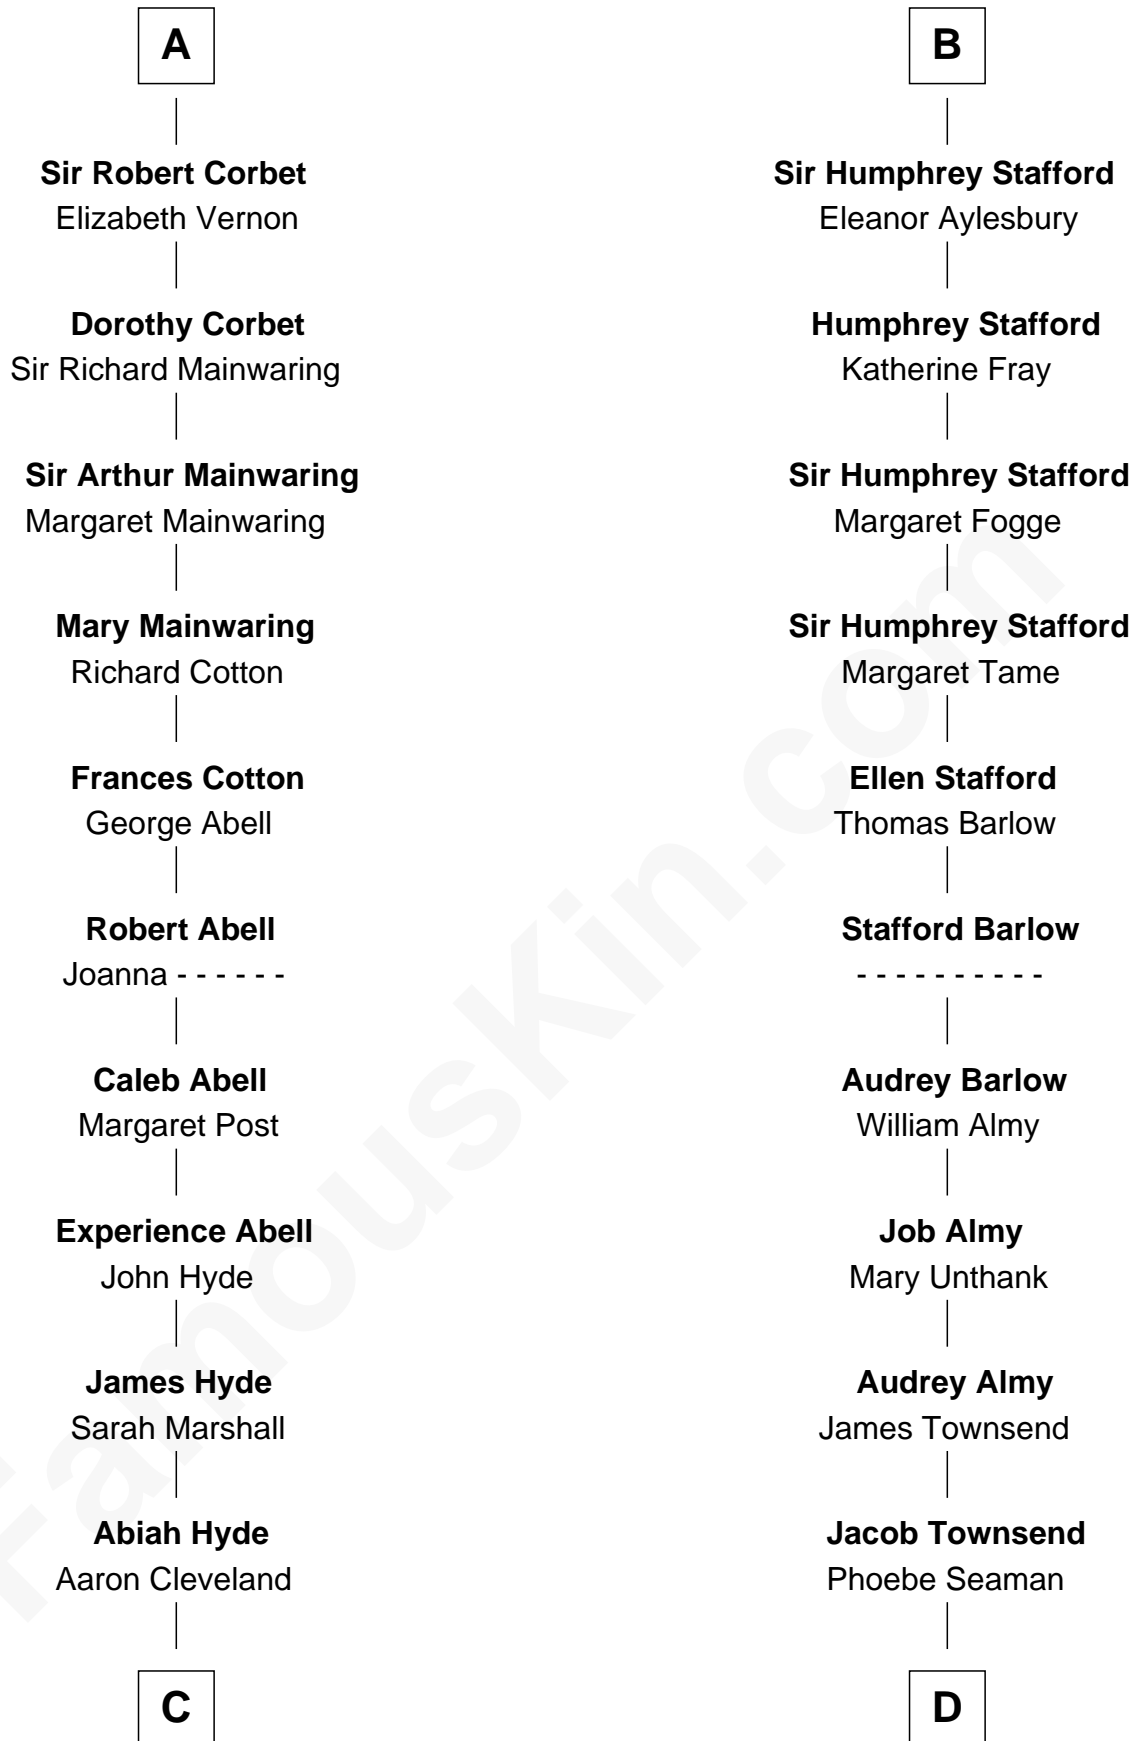

FamousKin.com

Relationship Chart of

Grover Cleveland

22nd and 24th U.S. President

18th cousin 1 time removed of

Robert Townsend

Member of the Culper Spy Ring during the American Revolution

FamousKin.com