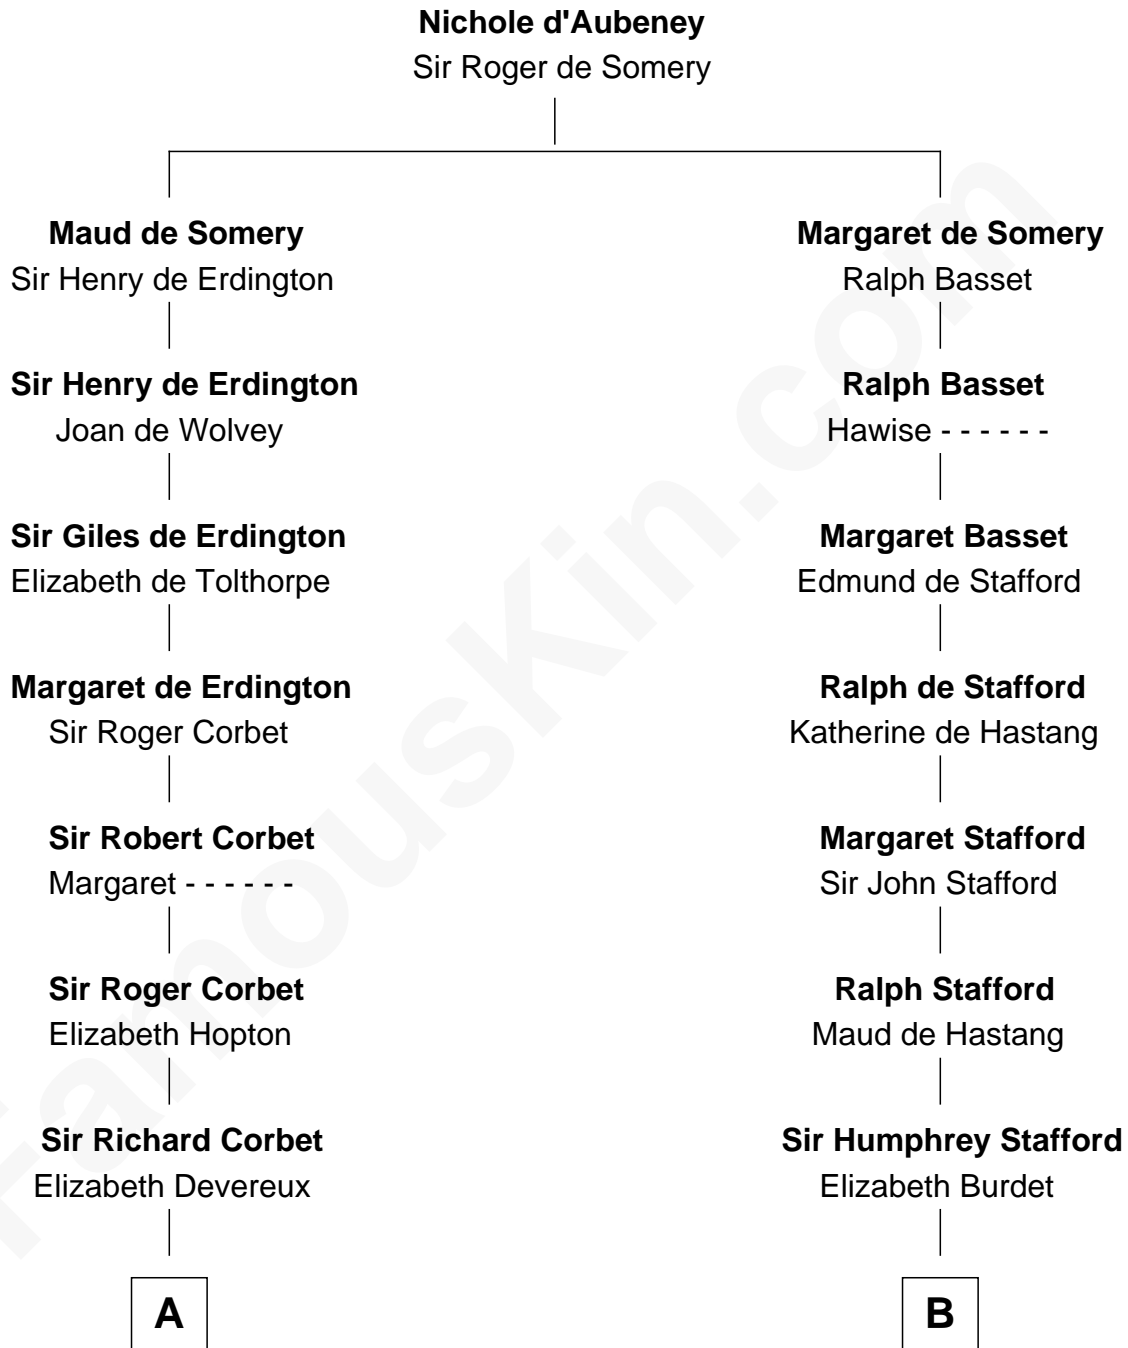

FamousKin.com

Relationship Chart of

Grover Cleveland

22nd and 24th U.S. President

18th cousin 1 time removed of

Robert Townsend

Member of the Culper Spy Ring during the American Revolution

FamousKin.com