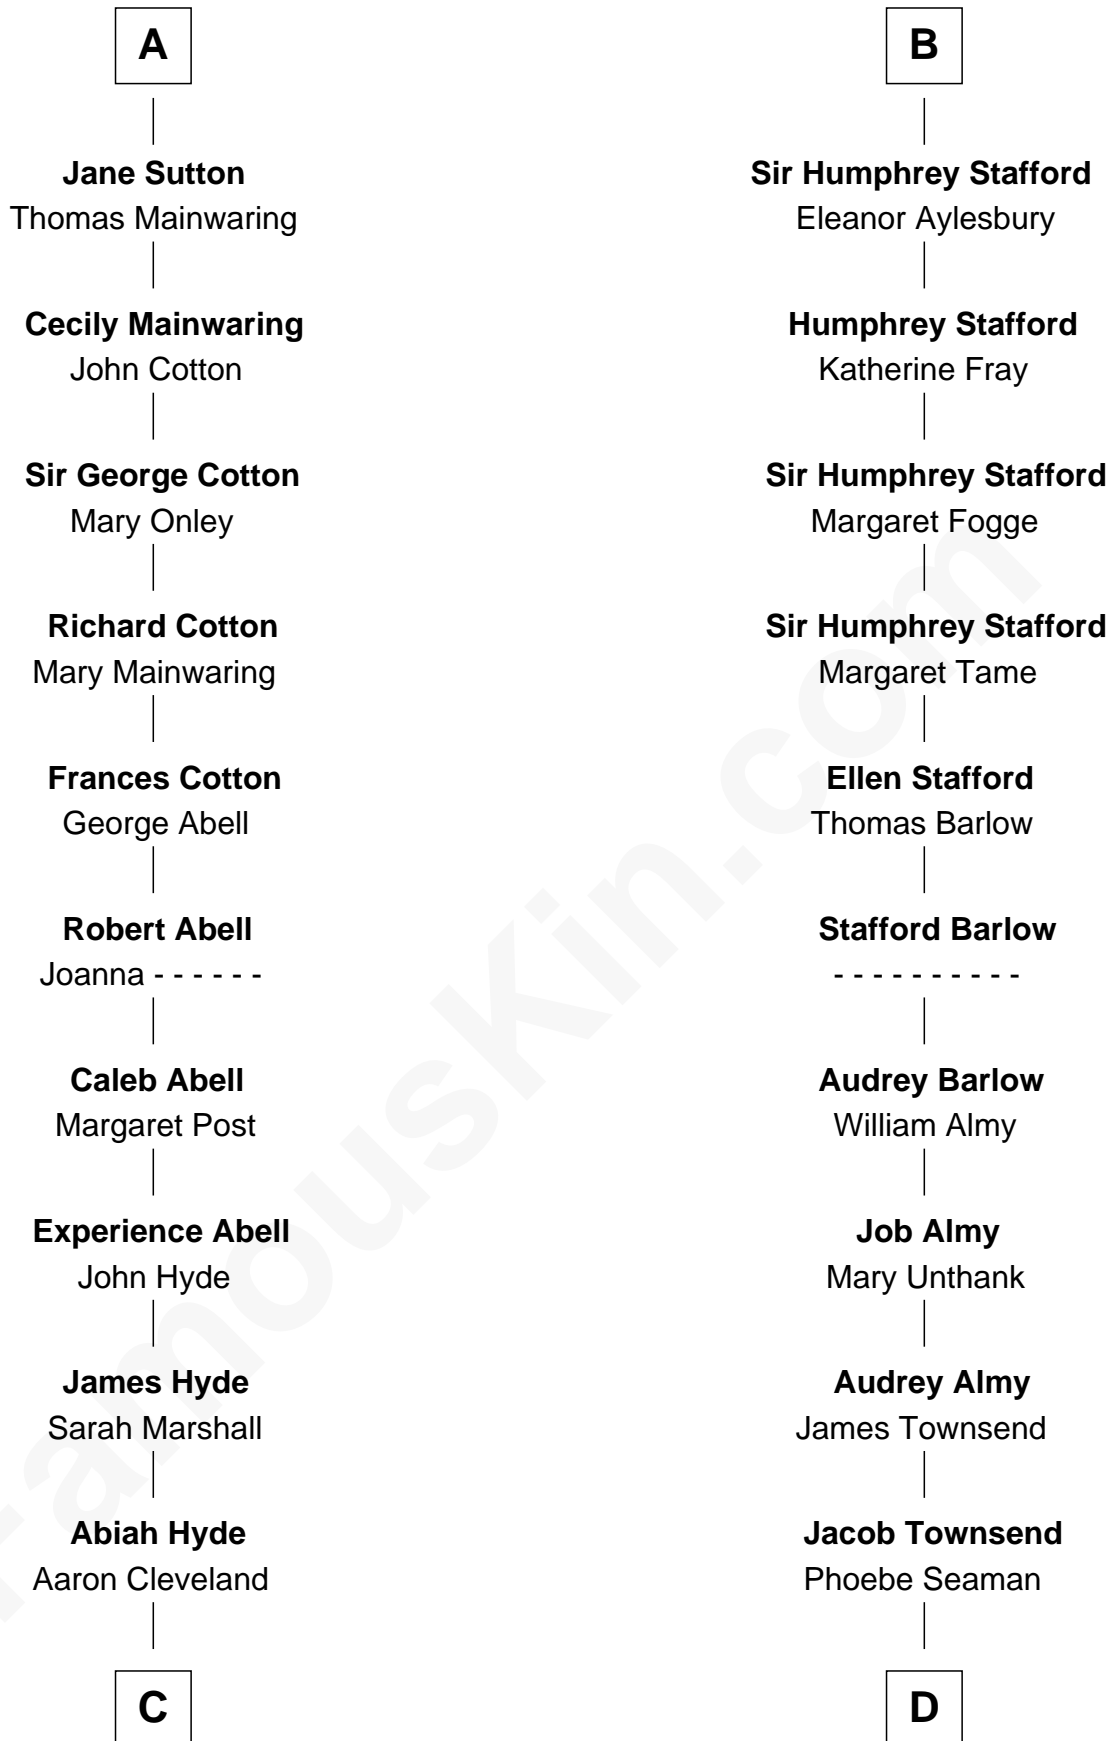

## Relationship Chart of

### Grover Cleveland

22nd and 24th U.S. President

18th cousin 1 time removed of

### Robert Townsend

Member of the Culper Spy Ring during the American Revolution

FamousKin.com