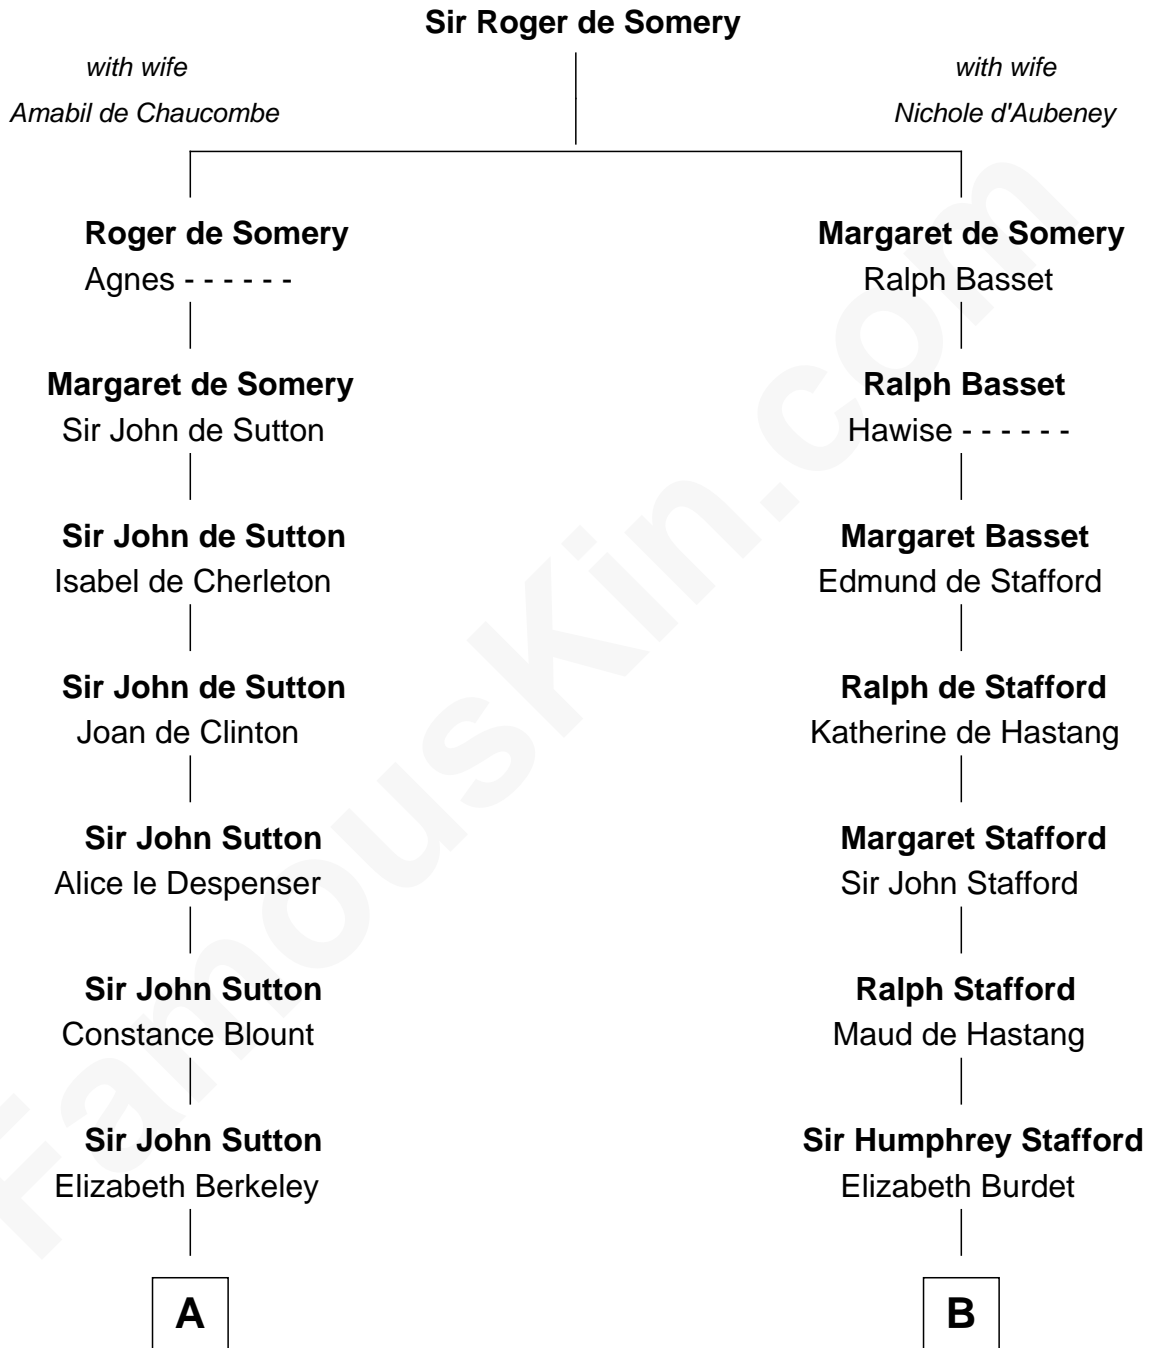

## Relationship Chart of

### Grover Cleveland

22nd and 24th U.S. President

18th cousin 1 time removed of

### Robert Townsend

Member of the Culper Spy Ring during the American Revolution

FamousKin.com