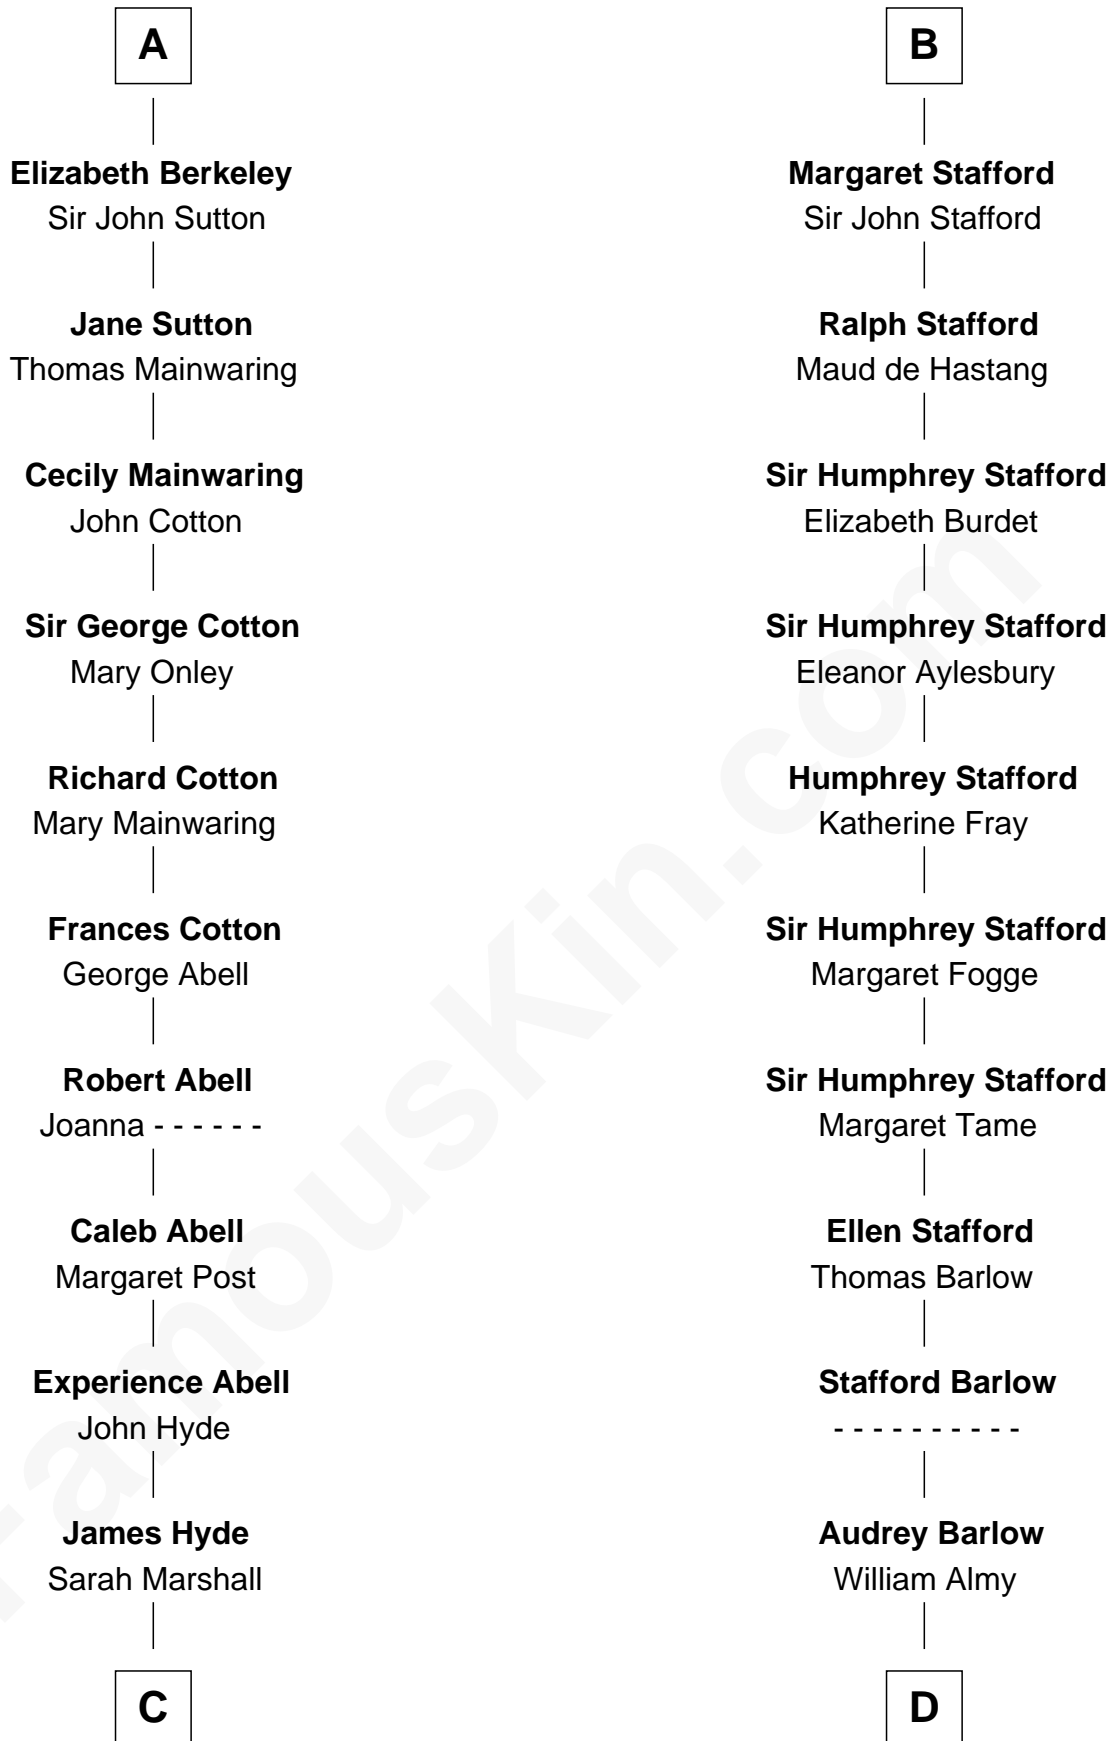

FamousKin.com
Relationship Chart of
Grover Cleveland

22nd and 24th U.S. President

20th cousin 1 time removed of

Robert Townsend

Member of the Culper Spy Ring during the American Revolution

Sir Ranulf de Gernons

Maud of Gloucester

C

Abiah Hyde
Aaron Cleveland

William Cleveland
Margaret Falley

Rev. Richard Falley Cleveland
Ann Neal

Grover Cleveland
22nd and 24th U.S. President

D

Job Almy
Mary Unthank

Audrey Almy
James Townsend

Jacob Townsend
Phoebe Seaman

Samuel Townsend
Sarah Stoddard

Robert Townsend
Spy known as "Culper Jr."

FamousKin.com