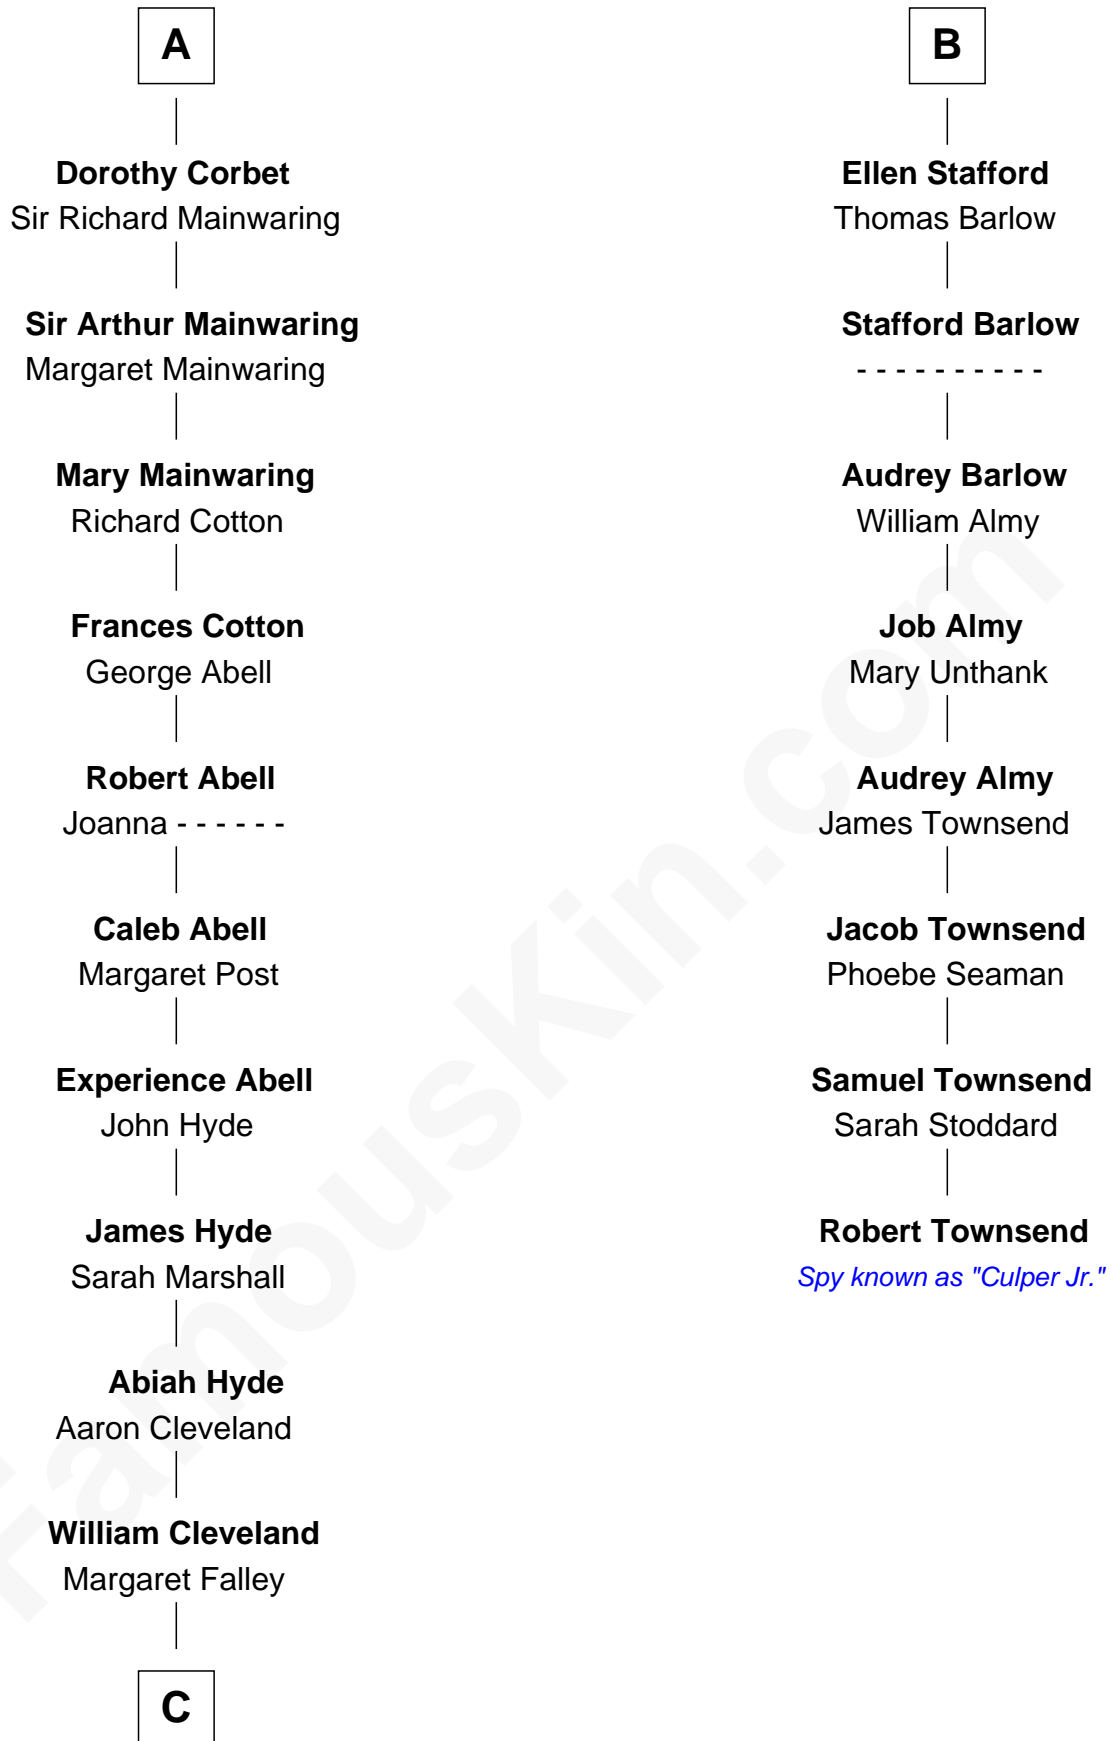

FamousKin.com

Relationship Chart of

Grover Cleveland

22nd and 24th U.S. President

14th cousin 4 times removed of

Robert Townsend

Member of the Culper Spy Ring during the American Revolution

C

Rev. Richard Falley Cleveland

Ann Neal

Grover Cleveland

22nd and 24th U.S. President

FamousKin.com