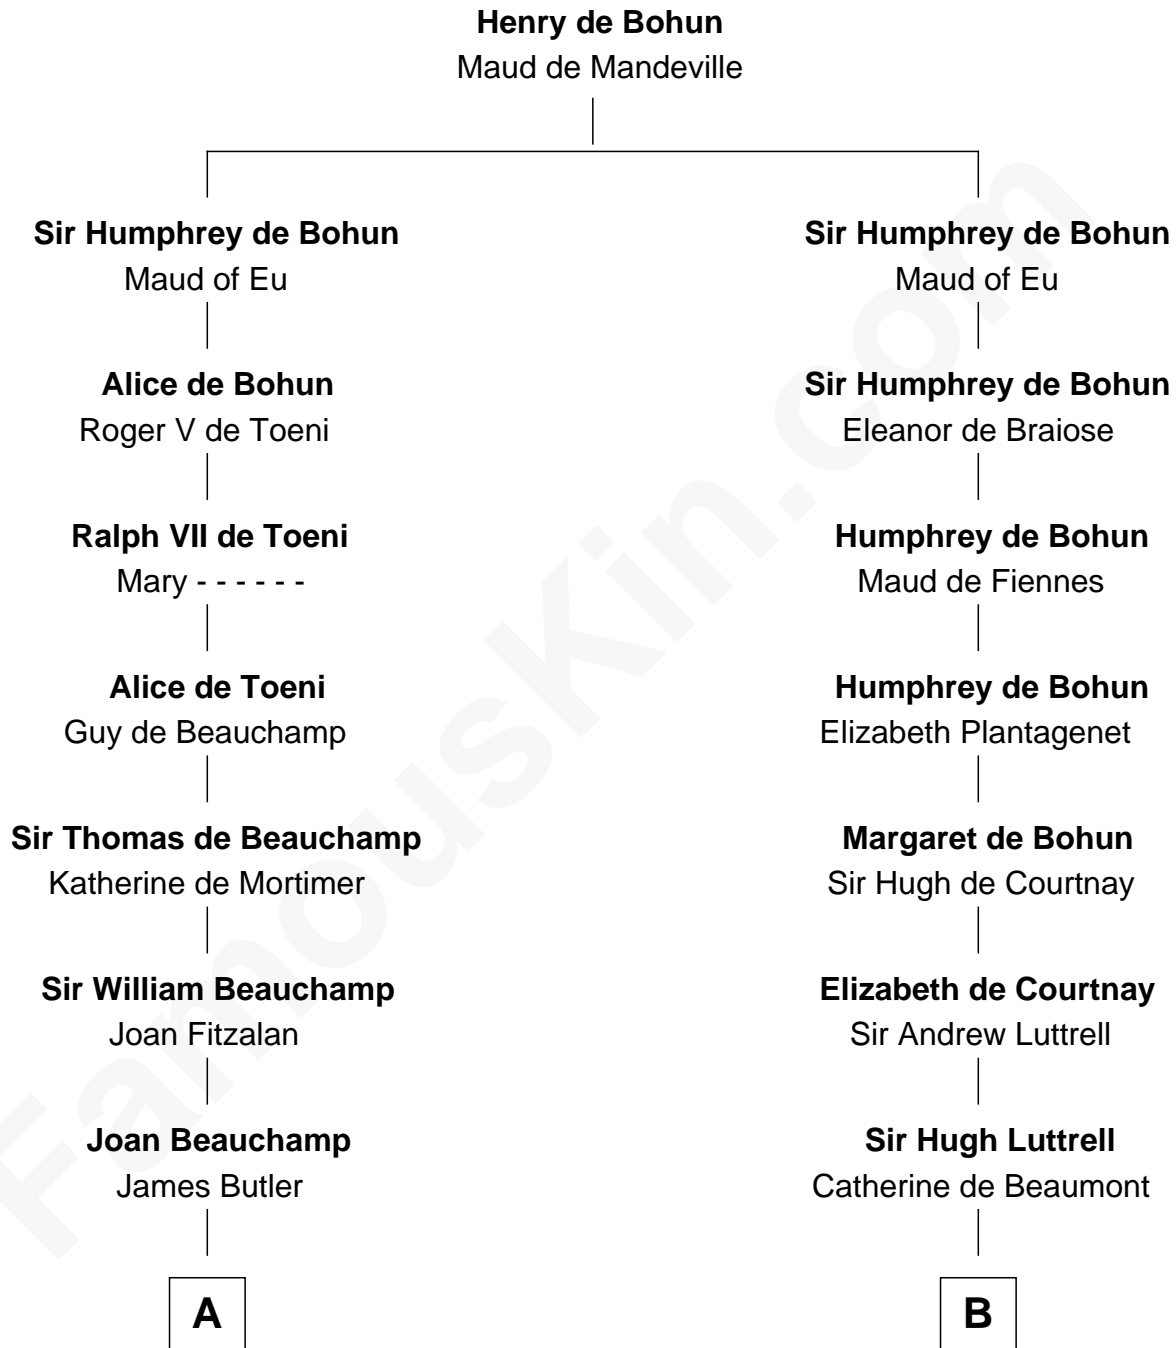

FamousKin.com

Relationship Chart of

Grover Cleveland

22nd and 24th U.S. President

17th cousin 4 times removed of

Caleb Brewster

Member of the Culper Spy Ring during the American Revolution

C

James Hyde
Sarah Marshall

Abiah Hyde
Aaron Cleveland

William Cleveland
Margaret Falley

Rev. Richard Falley Cleveland
Ann Neal

Grover Cleveland
22nd and 24th U.S. President