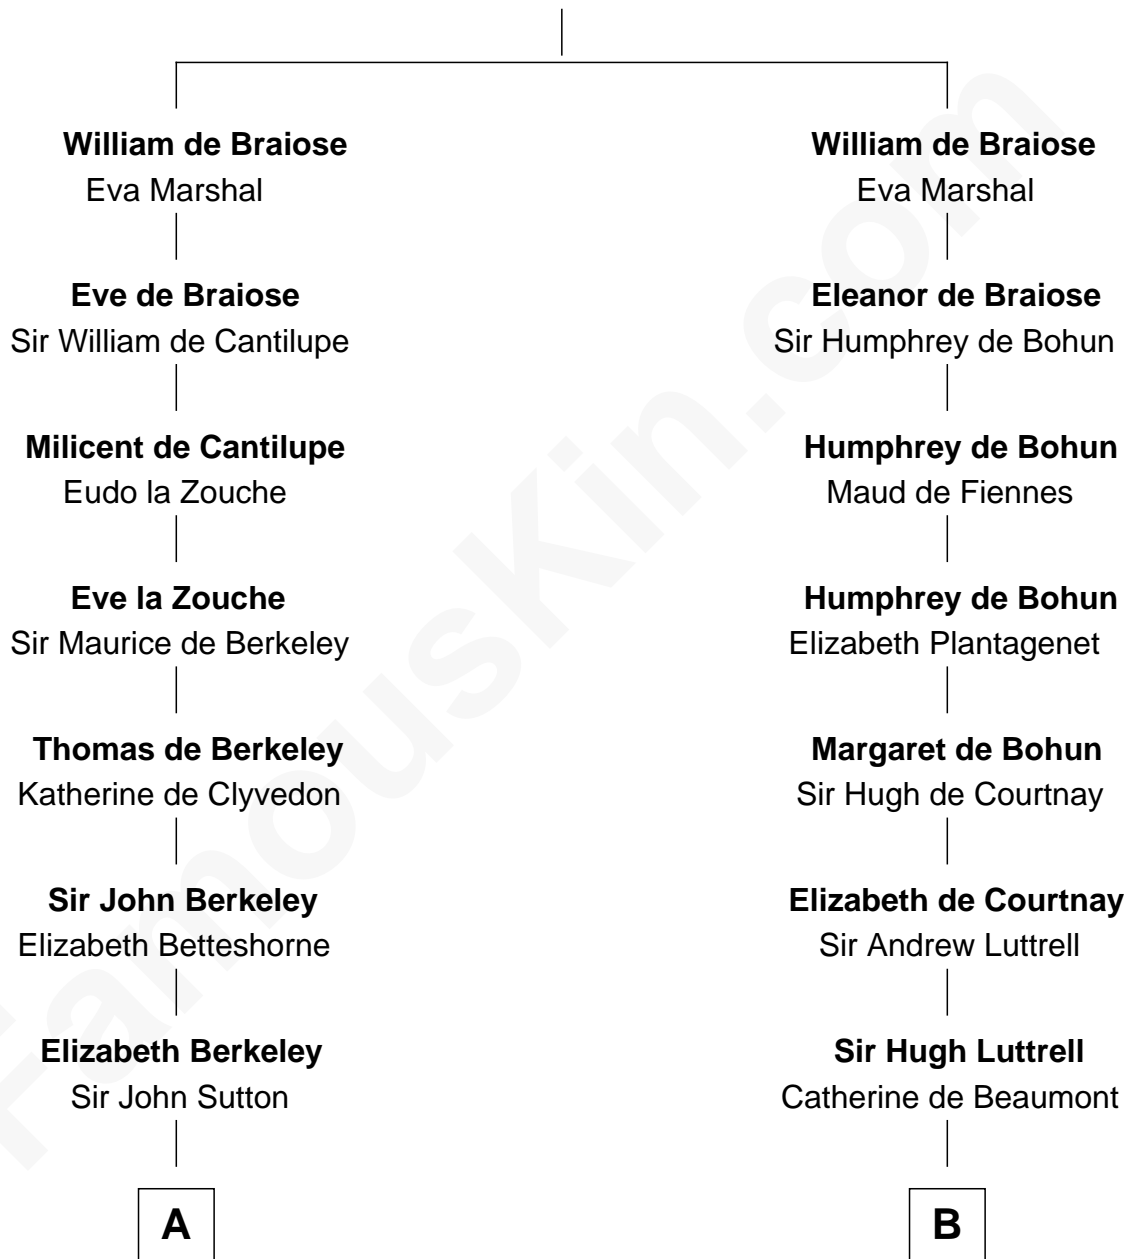

FamousKin.com Relationship Chart of

Grover Cleveland

22nd and 24th U.S. President

17th cousin 2 times removed of

Caleb Brewster

Member of the Culper Spy Ring during the American Revolution

Reginald de Braiose

C

William Cleveland

Margaret Falley

Rev. Richard Falley Cleveland

Ann Neal

Grover Cleveland

22nd and 24th U.S. President

FamousKin.com