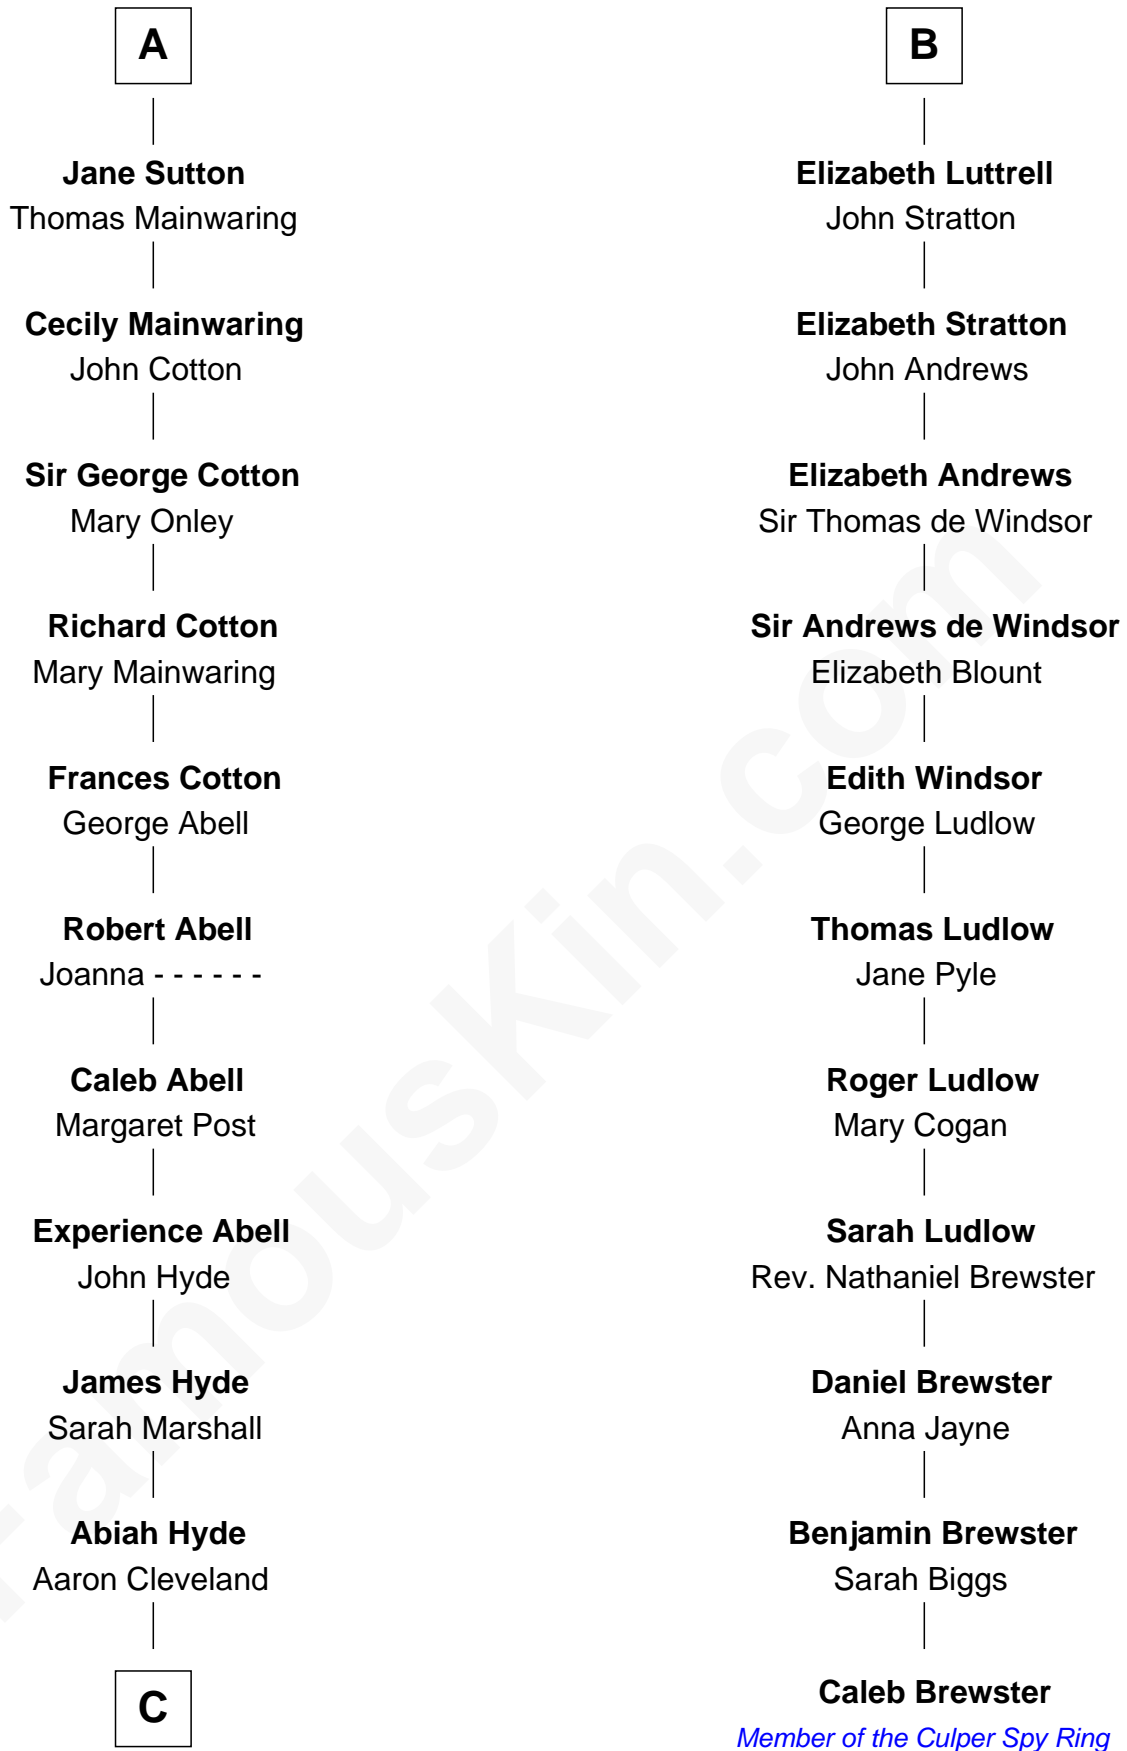

FamousKin.com Relationship Chart of

Grover Cleveland

22nd and 24th U.S. President

17th cousin 2 times removed of

Caleb Brewster

Member of the Culper Spy Ring during the American Revolution

Reginald de Braiose

C

William Cleveland

Margaret Falley

Rev. Richard Falley Cleveland

Ann Neal

Grover Cleveland

22nd and 24th U.S. President

FamousKin.com