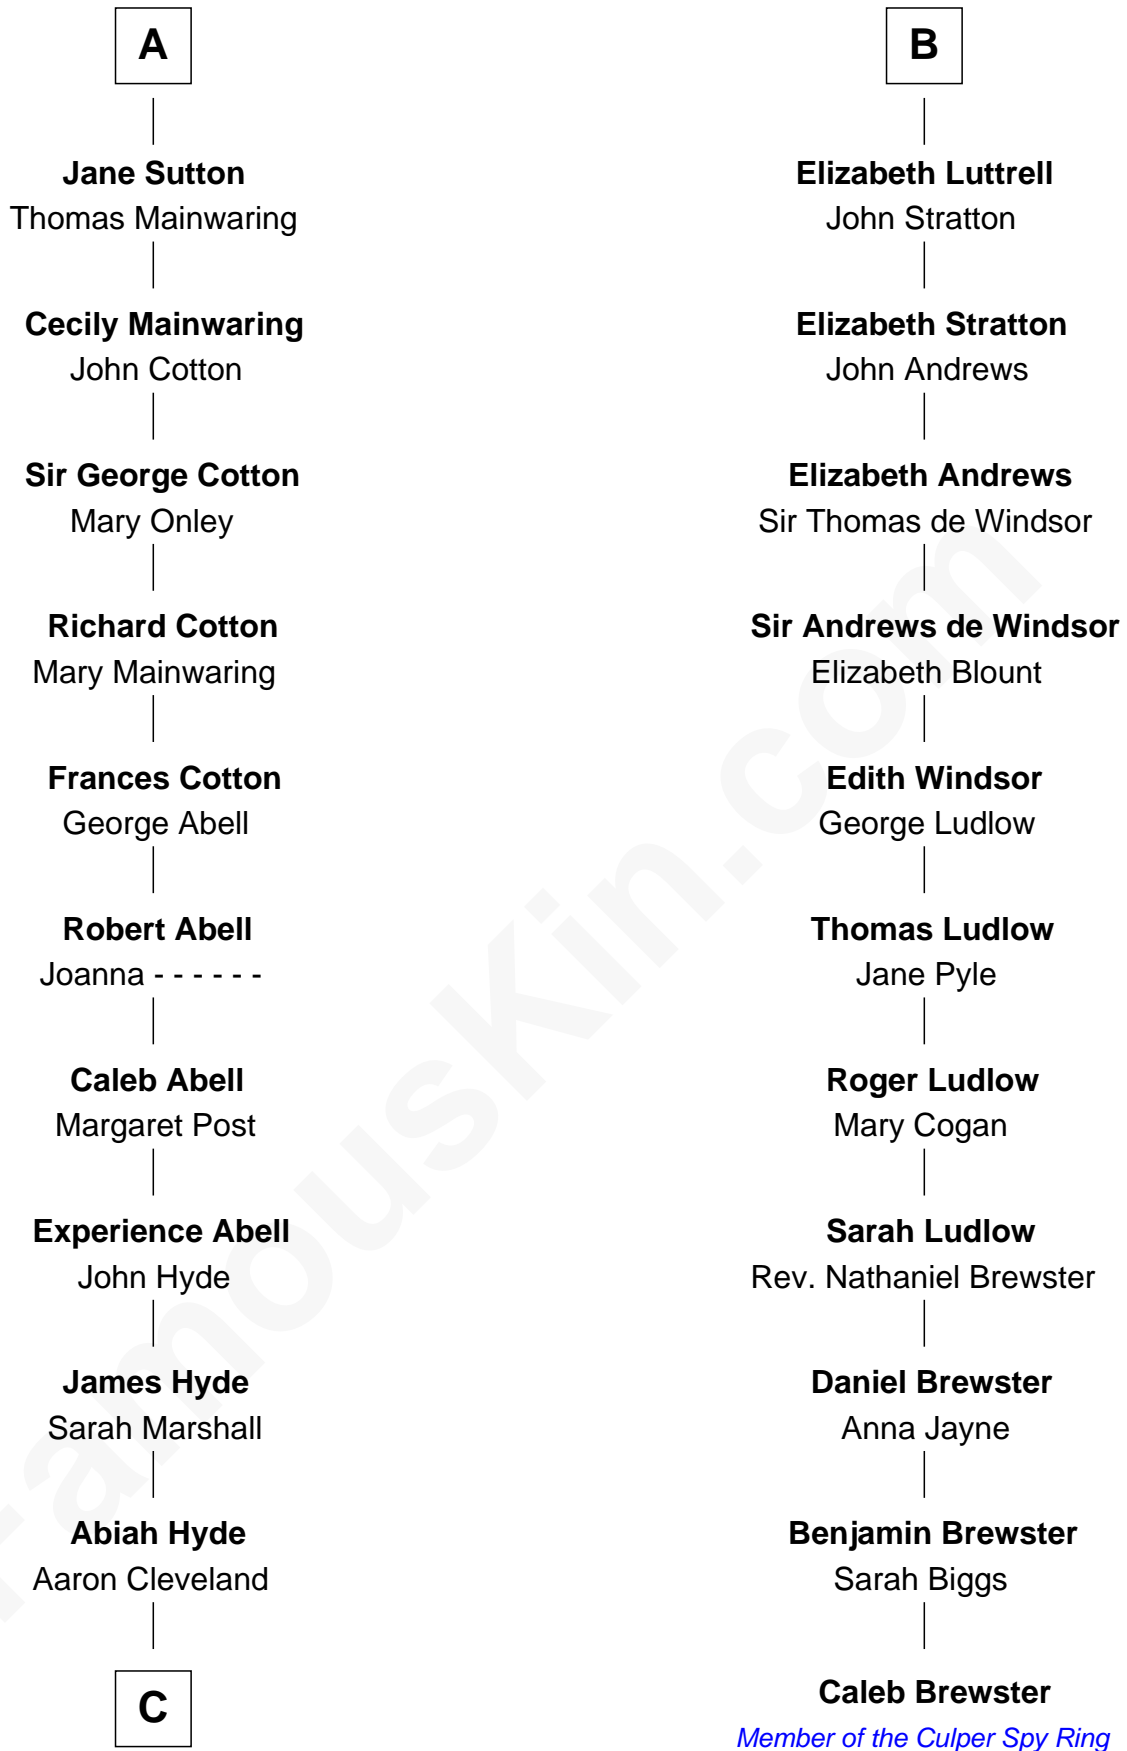

FamousKin.com

Relationship Chart of

Grover Cleveland

22nd and 24th U.S. President

17th cousin 2 times removed of

Caleb Brewster

Member of the Culper Spy Ring during the American Revolution

Sir William Marshal

Isabel de Clare

C

William Cleveland

Margaret Falley

Rev. Richard Falley Cleveland

Ann Neal

Grover Cleveland

22nd and 24th U.S. President