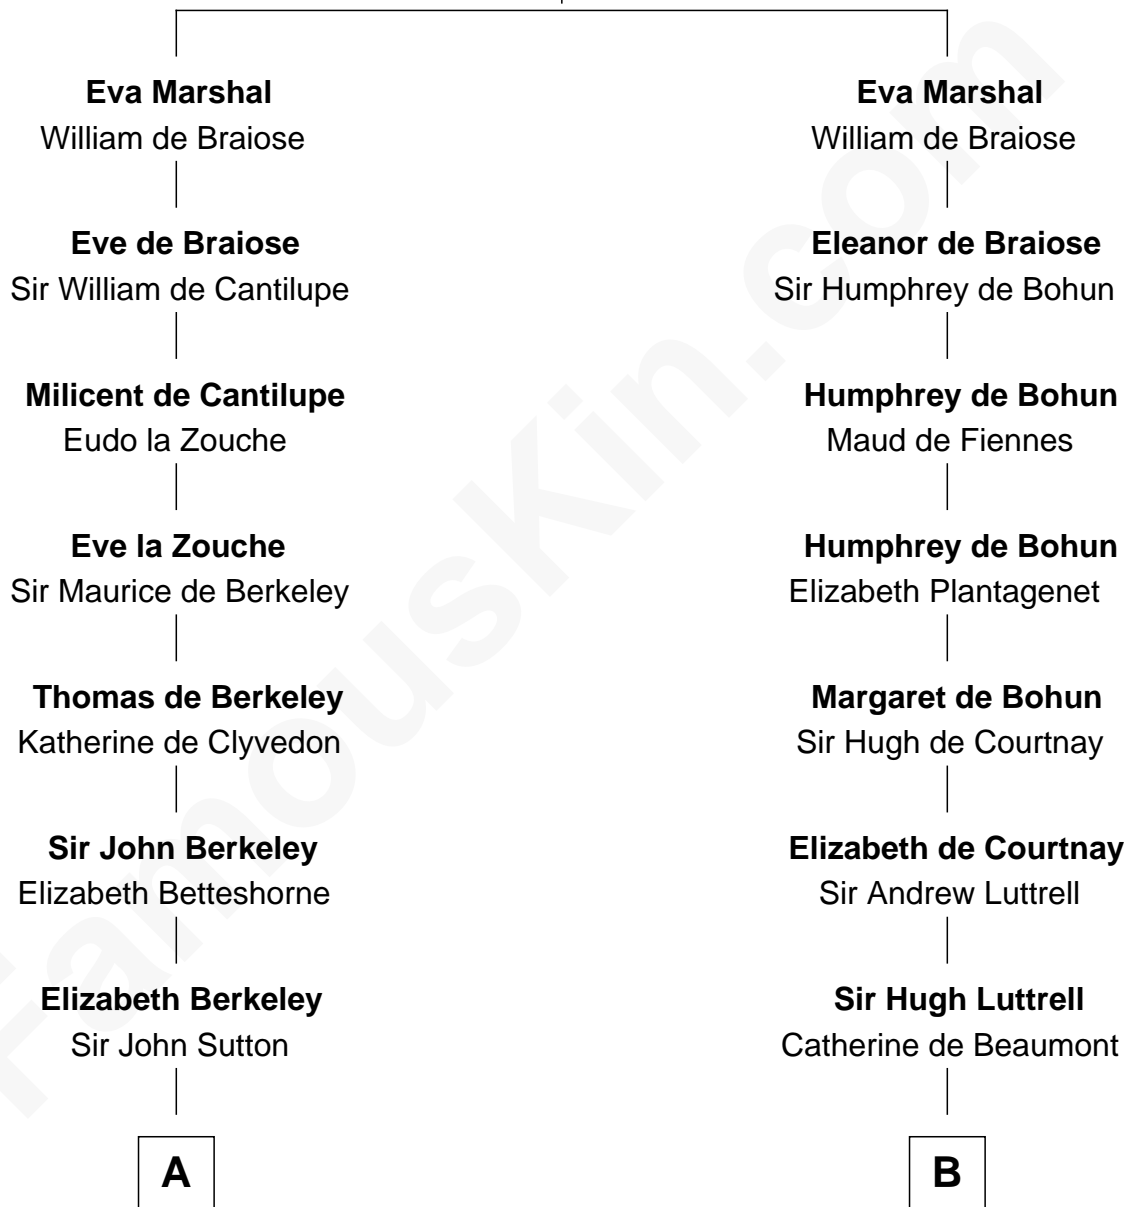

FamousKin.com

Relationship Chart of

Grover Cleveland

22nd and 24th U.S. President

17th cousin 2 times removed of

Caleb Brewster

Member of the Culper Spy Ring during the American Revolution

Sir William Marshal

Isabel de Clare

C

William Cleveland

Margaret Falley

Rev. Richard Falley Cleveland

Ann Neal

Grover Cleveland

22nd and 24th U.S. President