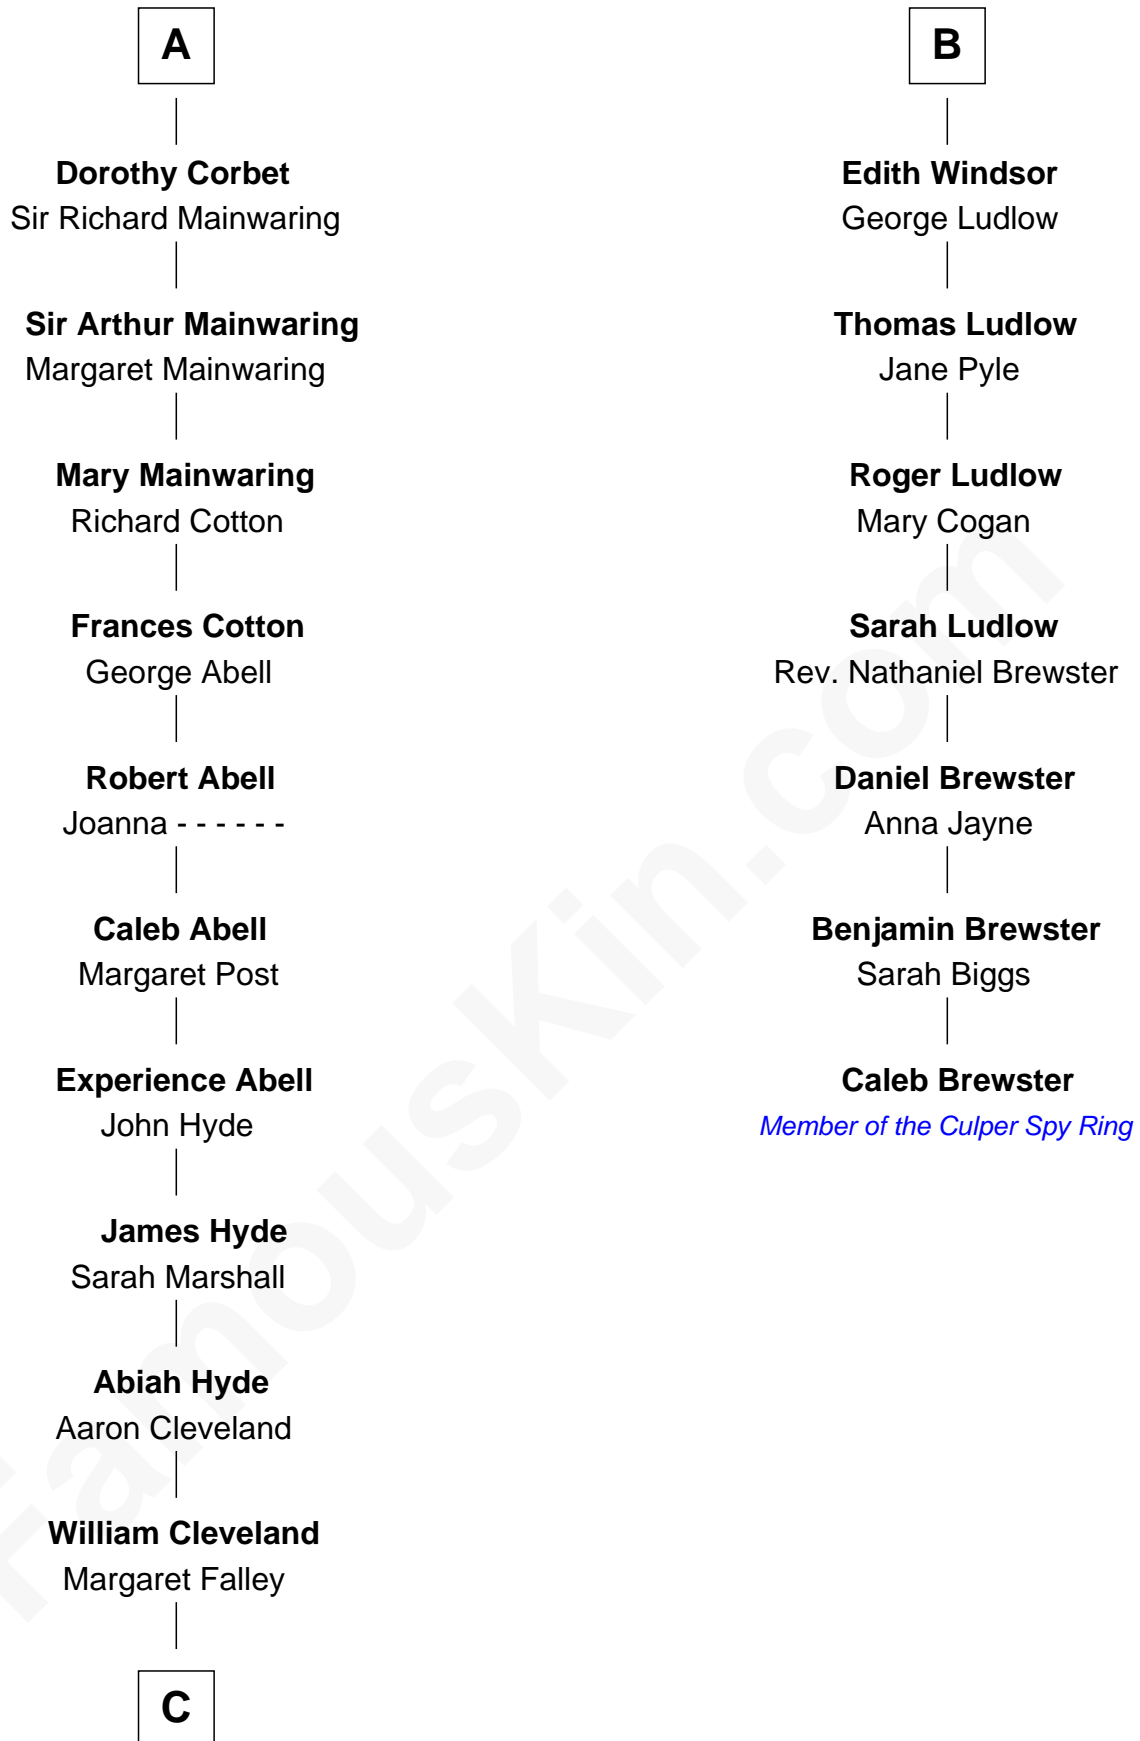

FamousKin.com

Relationship Chart of

Grover Cleveland

22nd and 24th U.S. President

13th cousin 5 times removed of

Caleb Brewster

Member of the Culper Spy Ring during the American Revolution

Humphrey de Bohun
Elizabeth Plantagenet

Eleanor de Bohun
Sir James le Boteler

James le Boteler
Elizabeth Darcy

James Butler
Anne de Welles

James Butler
Joan Beauchamp

Elizabeth Butler
John Talbot

Ann Talbot
Sir Henry Vernon

Elizabeth Vernon
Sir Robert Corbet

A

Margaret de Bohun
Sir Hugh de Courtnay

Elizabeth de Courtnay
Sir Andrew Luttrell

Sir Hugh Luttrell
Catherine de Beaumont

Elizabeth Luttrell
John Stratton

Elizabeth Stratton
John Andrews

Elizabeth Andrews
Sir Thomas de Windsor

Sir Andrews de Windsor
Elizabeth Blount

B

C

Rev. Richard Falley Cleveland

Ann Neal

Grover Cleveland

22nd and 24th U.S. President

FamousKin.com