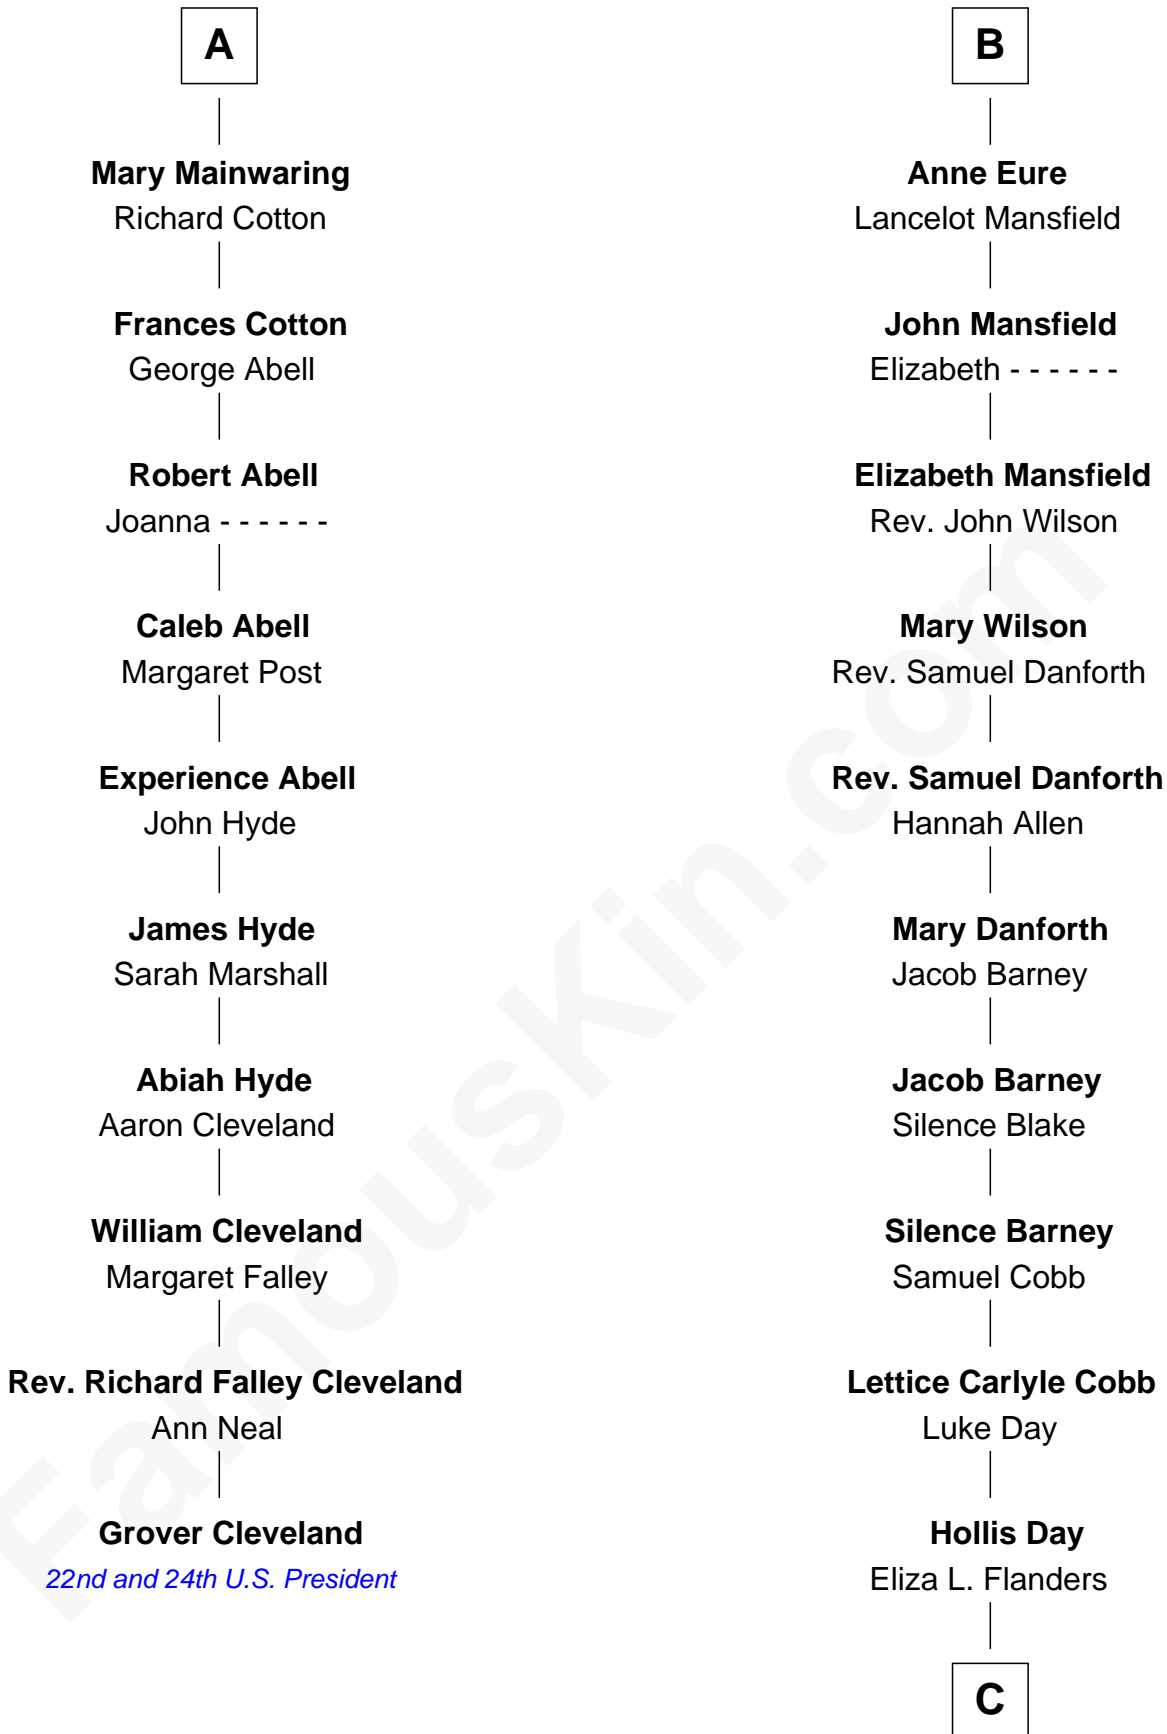

**FamousKin.com**  
**Relationship Chart of**  
**Grover Cleveland**

*22nd and 24th U.S. President*

**16th cousin 3 times removed of**

**Sandra Day O'Connor**

*First Female U.S. Supreme Court Justice*

**Sir Thomas de Beauchamp**  
 Katherine de Mortimer

**Sir William Beauchamp**

Joan Fitzalan

**Joan Beauchamp**

James Butler

**Elizabeth Butler**

John Talbot

**Ann Talbot**

Sir Henry Vernon

**Elizabeth Vernon**

Sir Robert Corbet

**Dorothy Corbet**

Sir Richard Mainwaring

**Sir Arthur Mainwaring**

Margaret Mainwaring

**A**

**Maud de Beauchamp**

Margery Conyers

**Sir Ralph Bowes**

Elizabeth Clifford

**Margery Bowes**

Sir Ralph Eure

**B**

**C**

Henry Clay Day  
Alice Edith Hilton