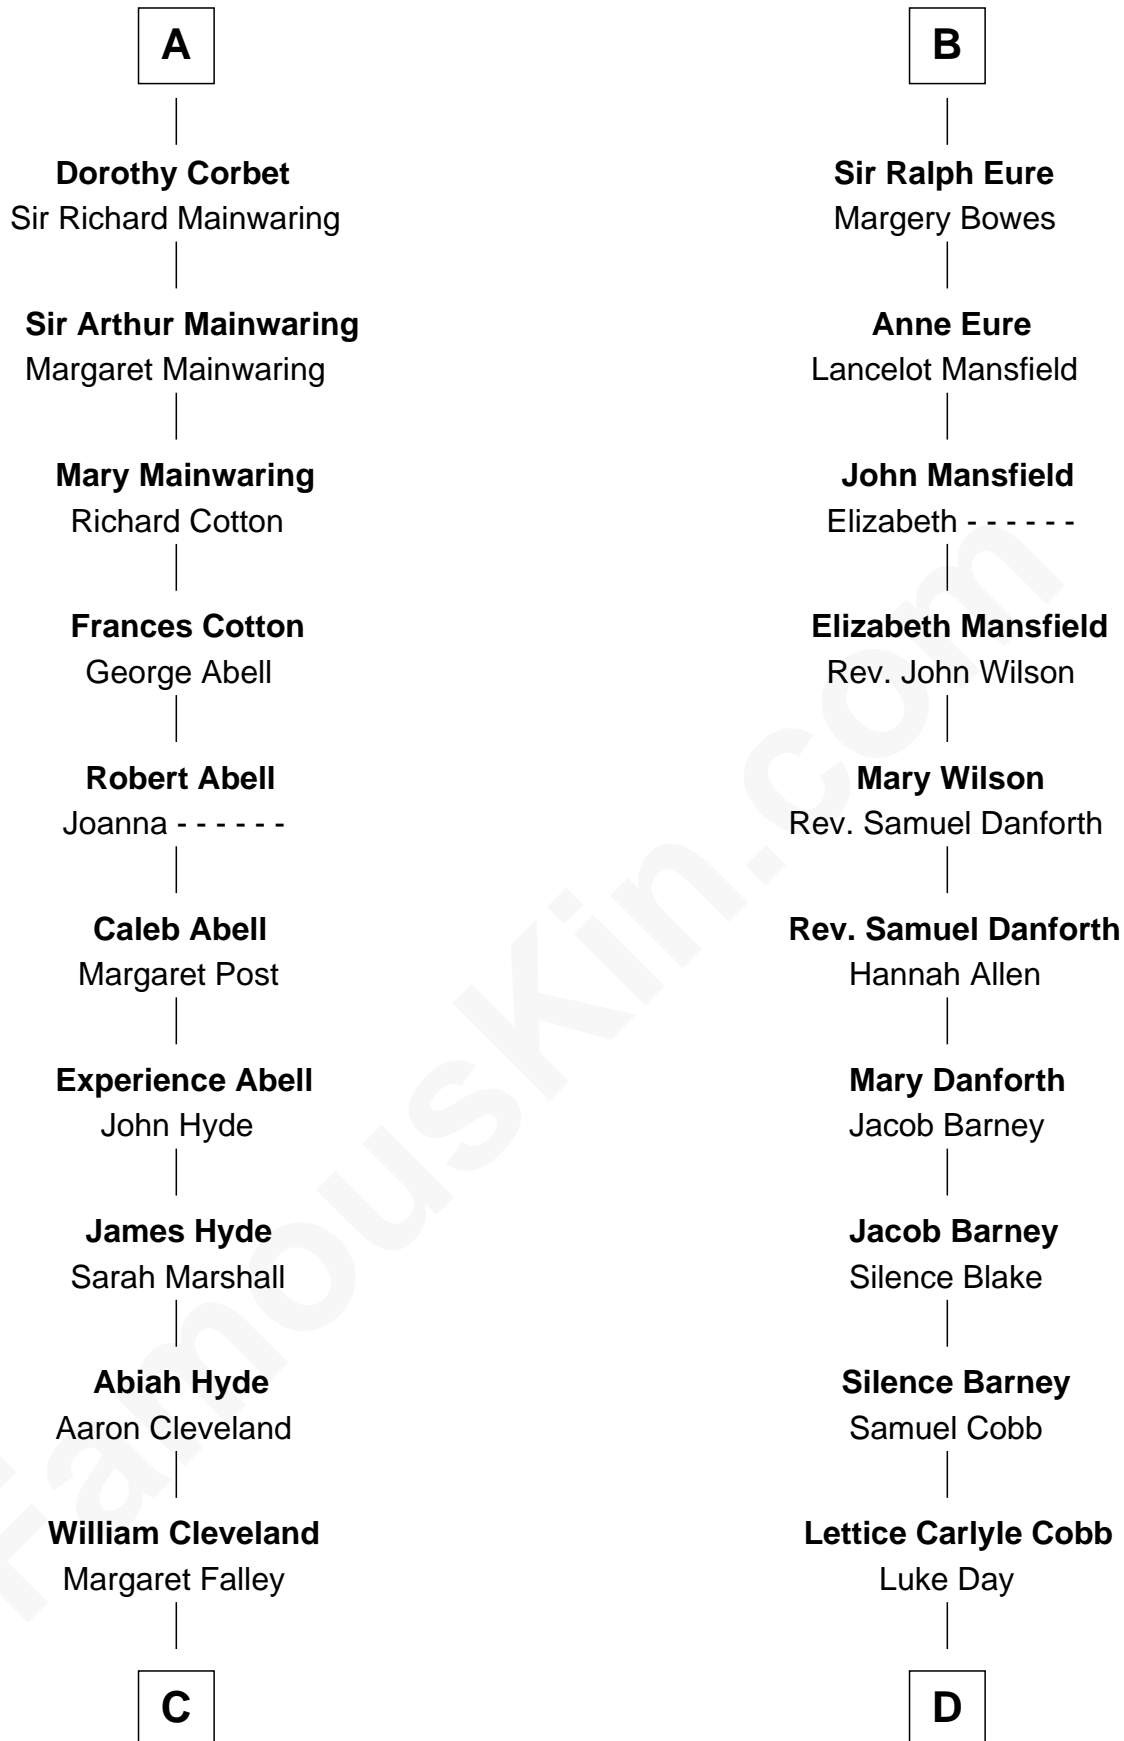

FamousKin.com
Relationship Chart of
Grover Cleveland

22nd and 24th U.S. President

18th cousin 2 times removed of

Sandra Day O'Connor

First Female U.S. Supreme Court Justice

C

Rev. Richard Falley Cleveland

Ann Neal

Grover Cleveland

22nd and 24th U.S. President

D

Hollis Day

Eliza L. Flanders

Henry Clay Day

Alice Edith Hilton

Henry R. Day

Ada Mae Wilkey

Sandra Day O'Connor

U.S. Supreme Court Justice

FamousKin.com