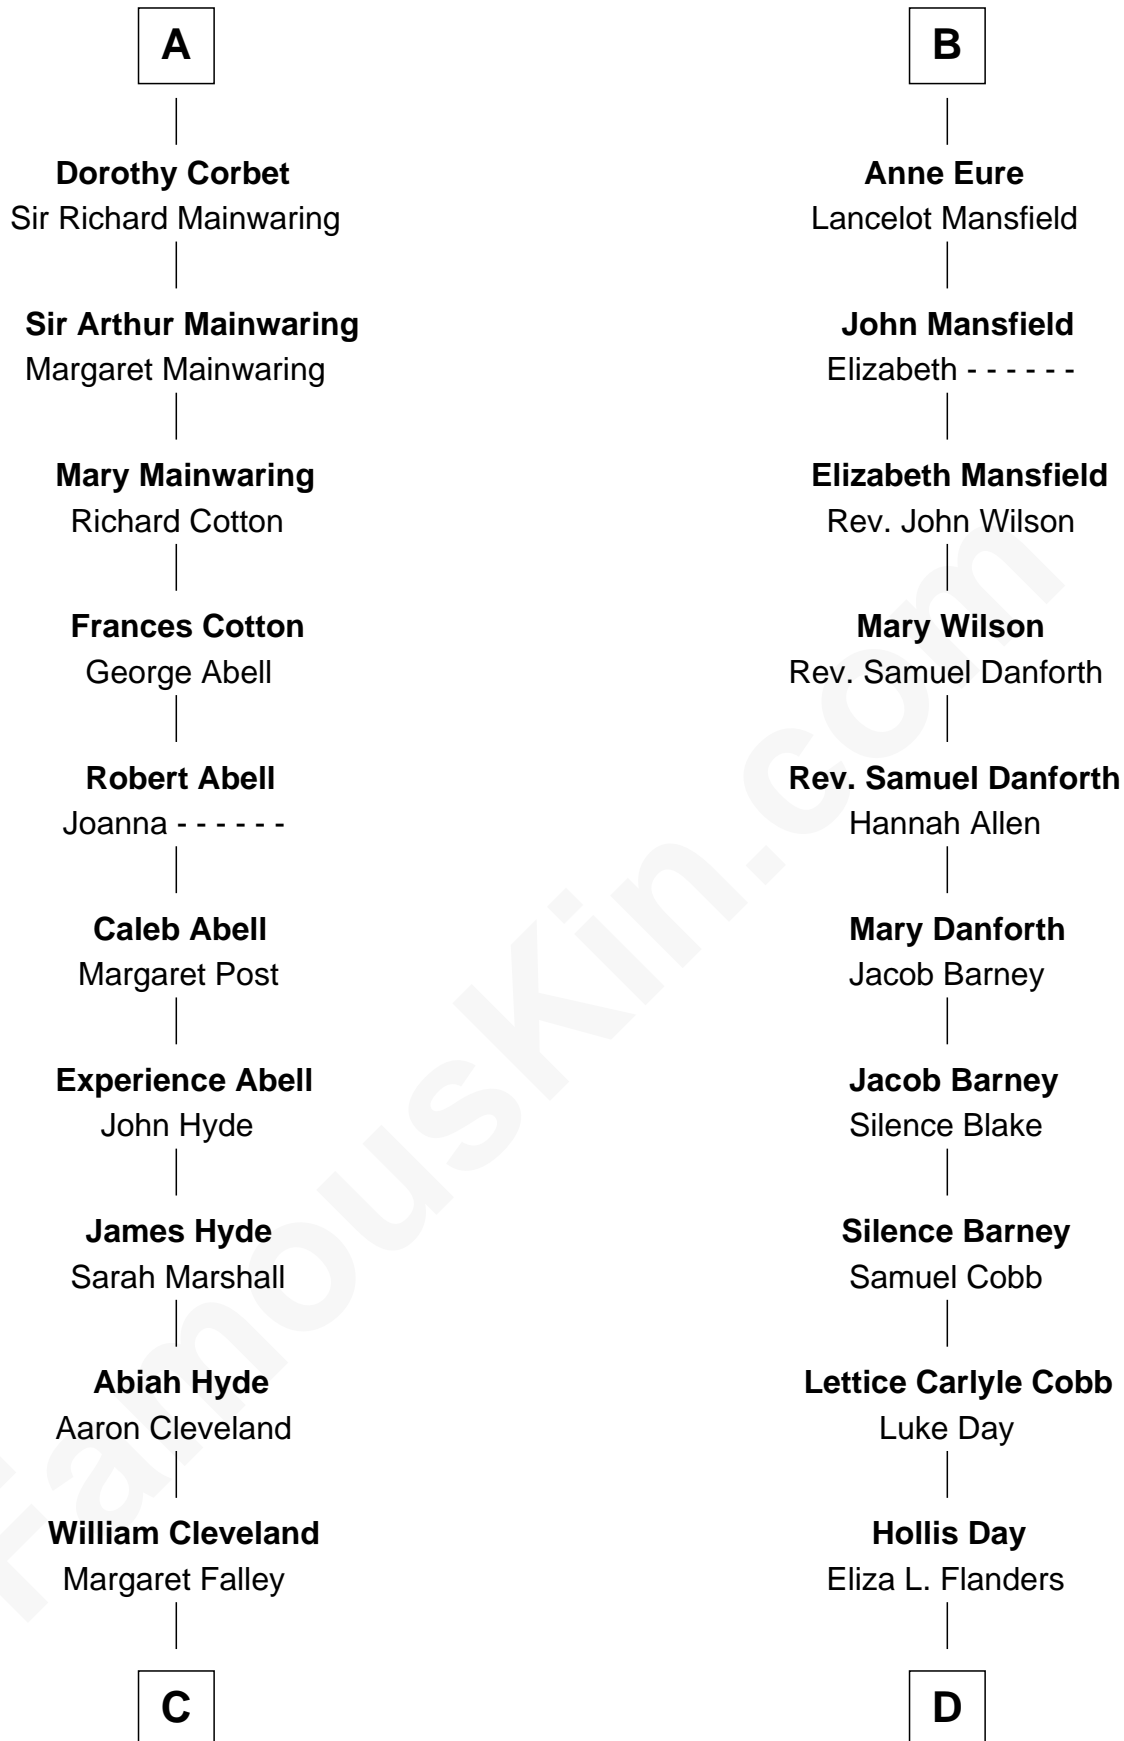

FamousKin.com

Relationship Chart of

Grover Cleveland

22nd and 24th U.S. President

18th cousin 1 time removed of

Sandra Day O'Connor

First Female U.S. Supreme Court Justice

Edmund Fitzalan

Alice de Warenne

FamousKin.com