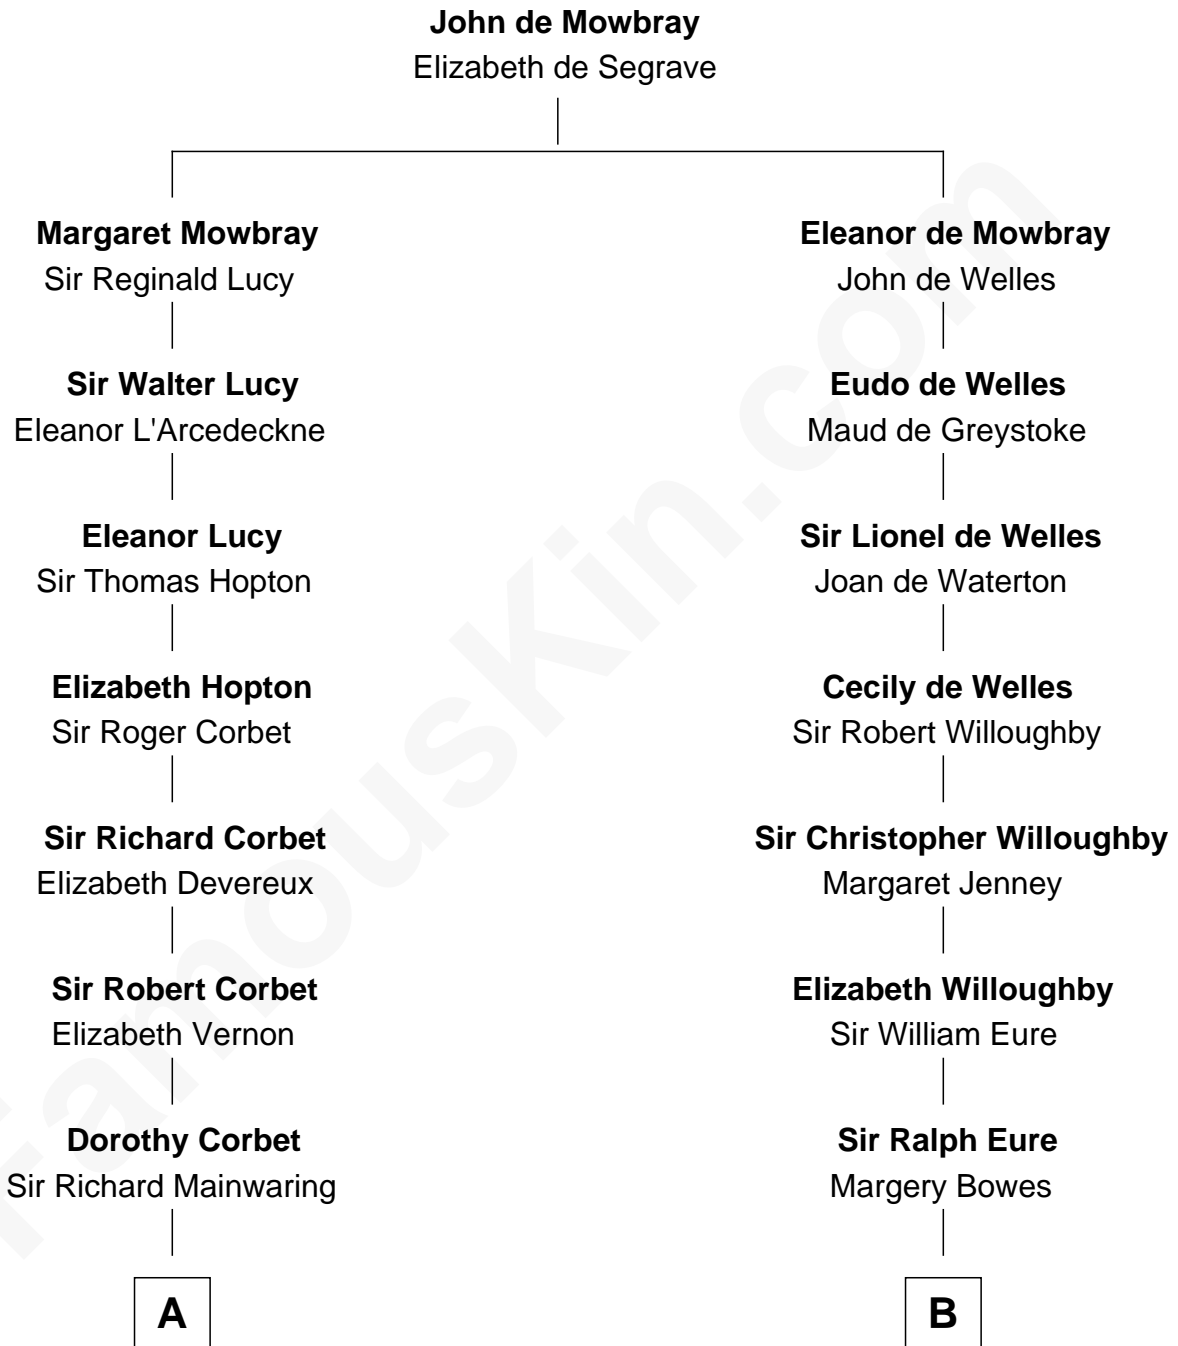

FamousKin.com

Relationship Chart of

Grover Cleveland

22nd and 24th U.S. President

17th cousin 2 times removed of

Sandra Day O'Connor

First Female U.S. Supreme Court Justice

C

Henry Clay Day
Alice Edith Hilton

Henry R. Day
Ada Mae Wilkey

Sandra Day O'Connor
U.S. Supreme Court Justice

FamousKin.com