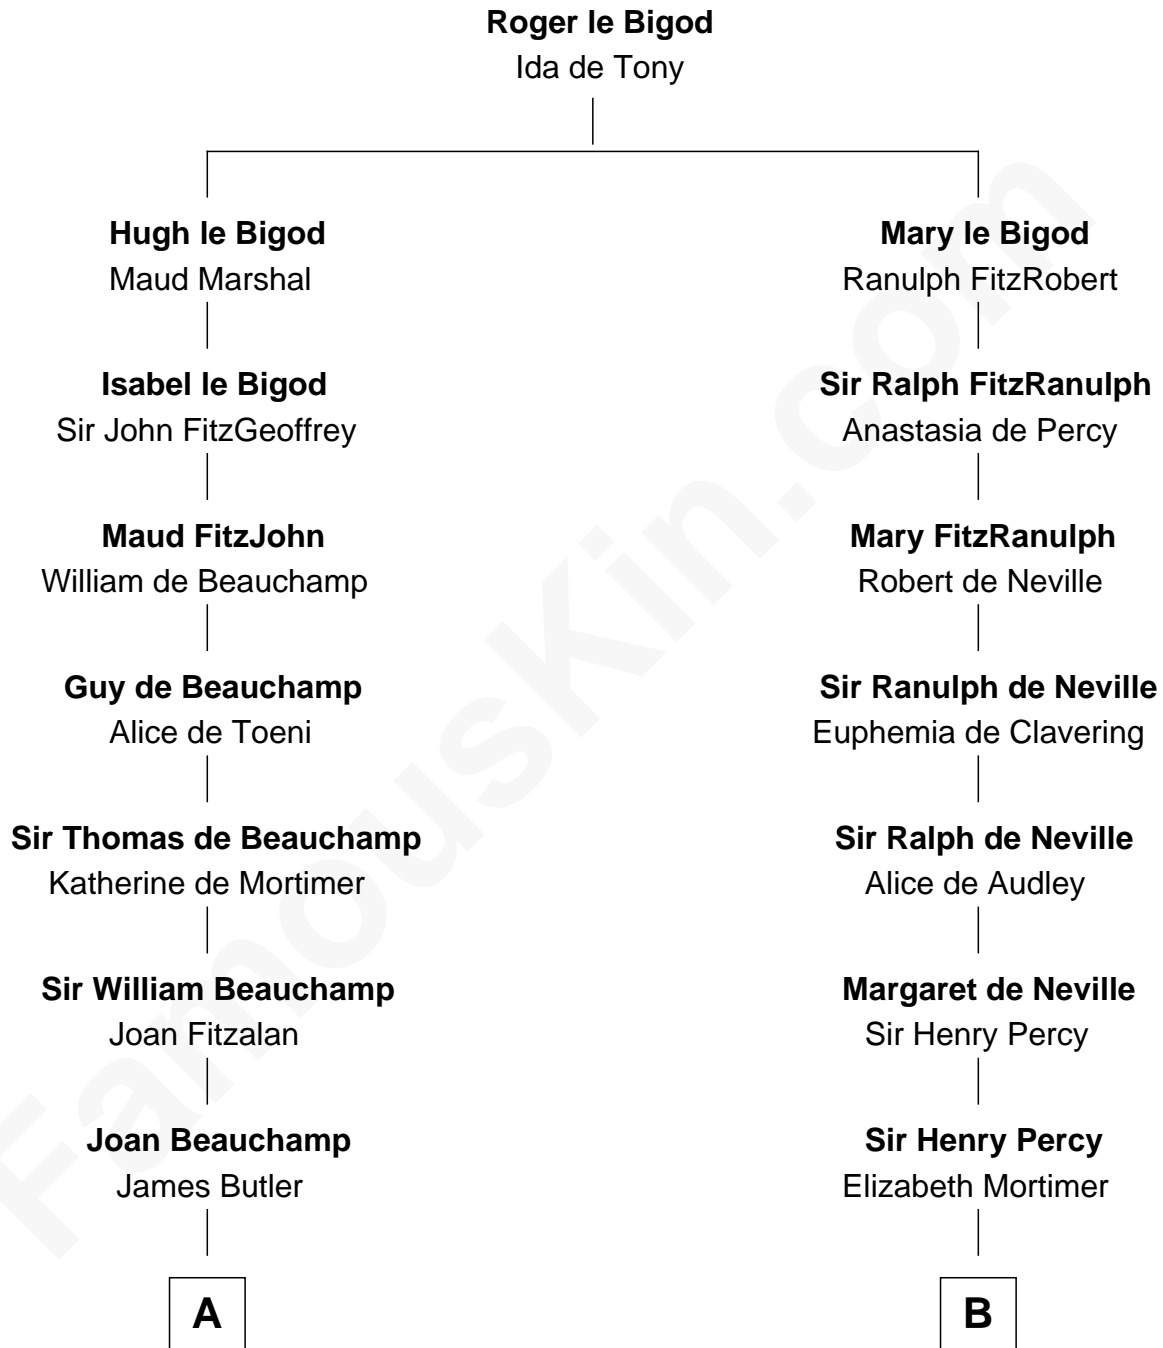

FamousKin.com

Relationship Chart of

Grover Cleveland

22nd and 24th U.S. President

17th cousin 4 times removed of

Caesar Rodney

Signer of the Declaration of Independence

C

James Hyde
Sarah Marshall

Abiah Hyde
Aaron Cleveland

William Cleveland
Margaret Falley

Rev. Richard Falley Cleveland
Ann Neal

Grover Cleveland
22nd and 24th U.S. President

FamousKin.com