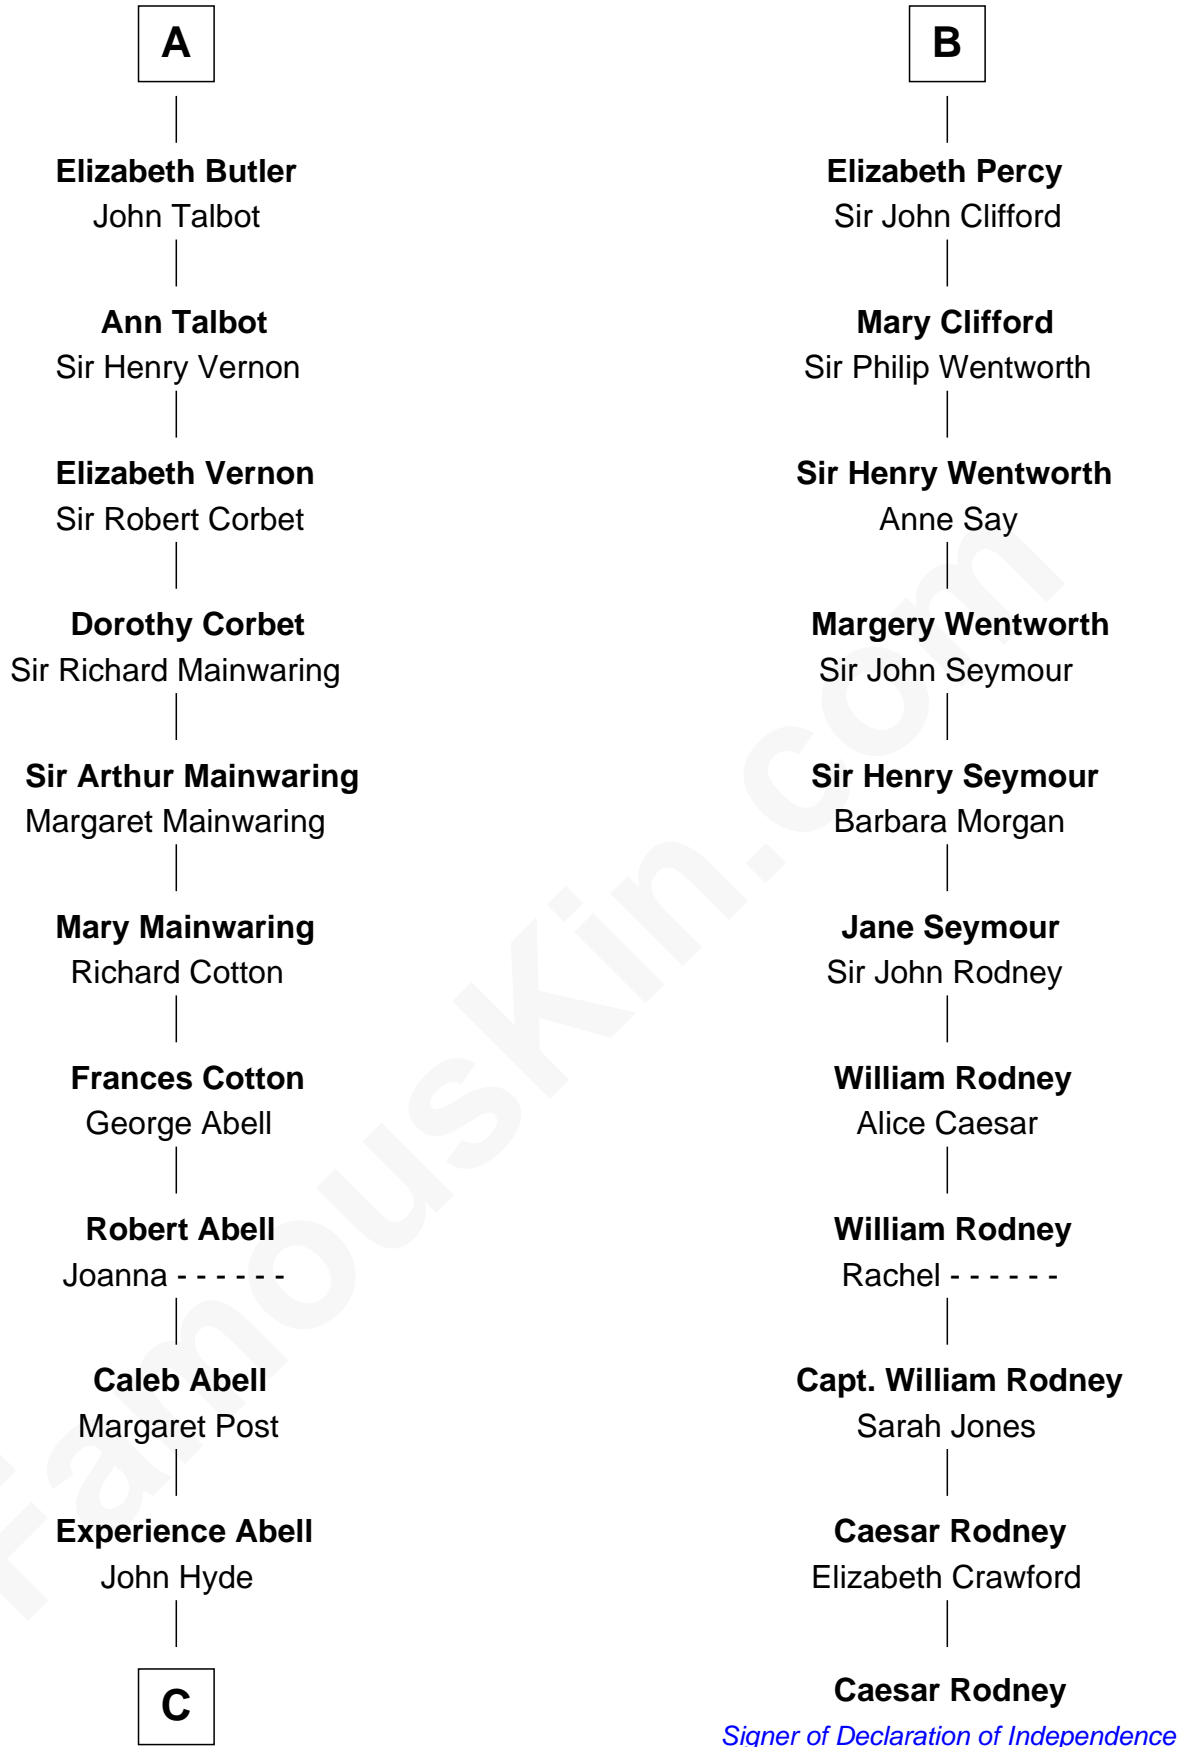

FamousKin.com

Relationship Chart of

Grover Cleveland

22nd and 24th U.S. President

17th cousin 4 times removed of

Caesar Rodney

Signer of the Declaration of Independence

C

James Hyde
Sarah Marshall

Abiah Hyde
Aaron Cleveland

William Cleveland
Margaret Falley

Rev. Richard Falley Cleveland
Ann Neal

Grover Cleveland
22nd and 24th U.S. President

FamousKin.com