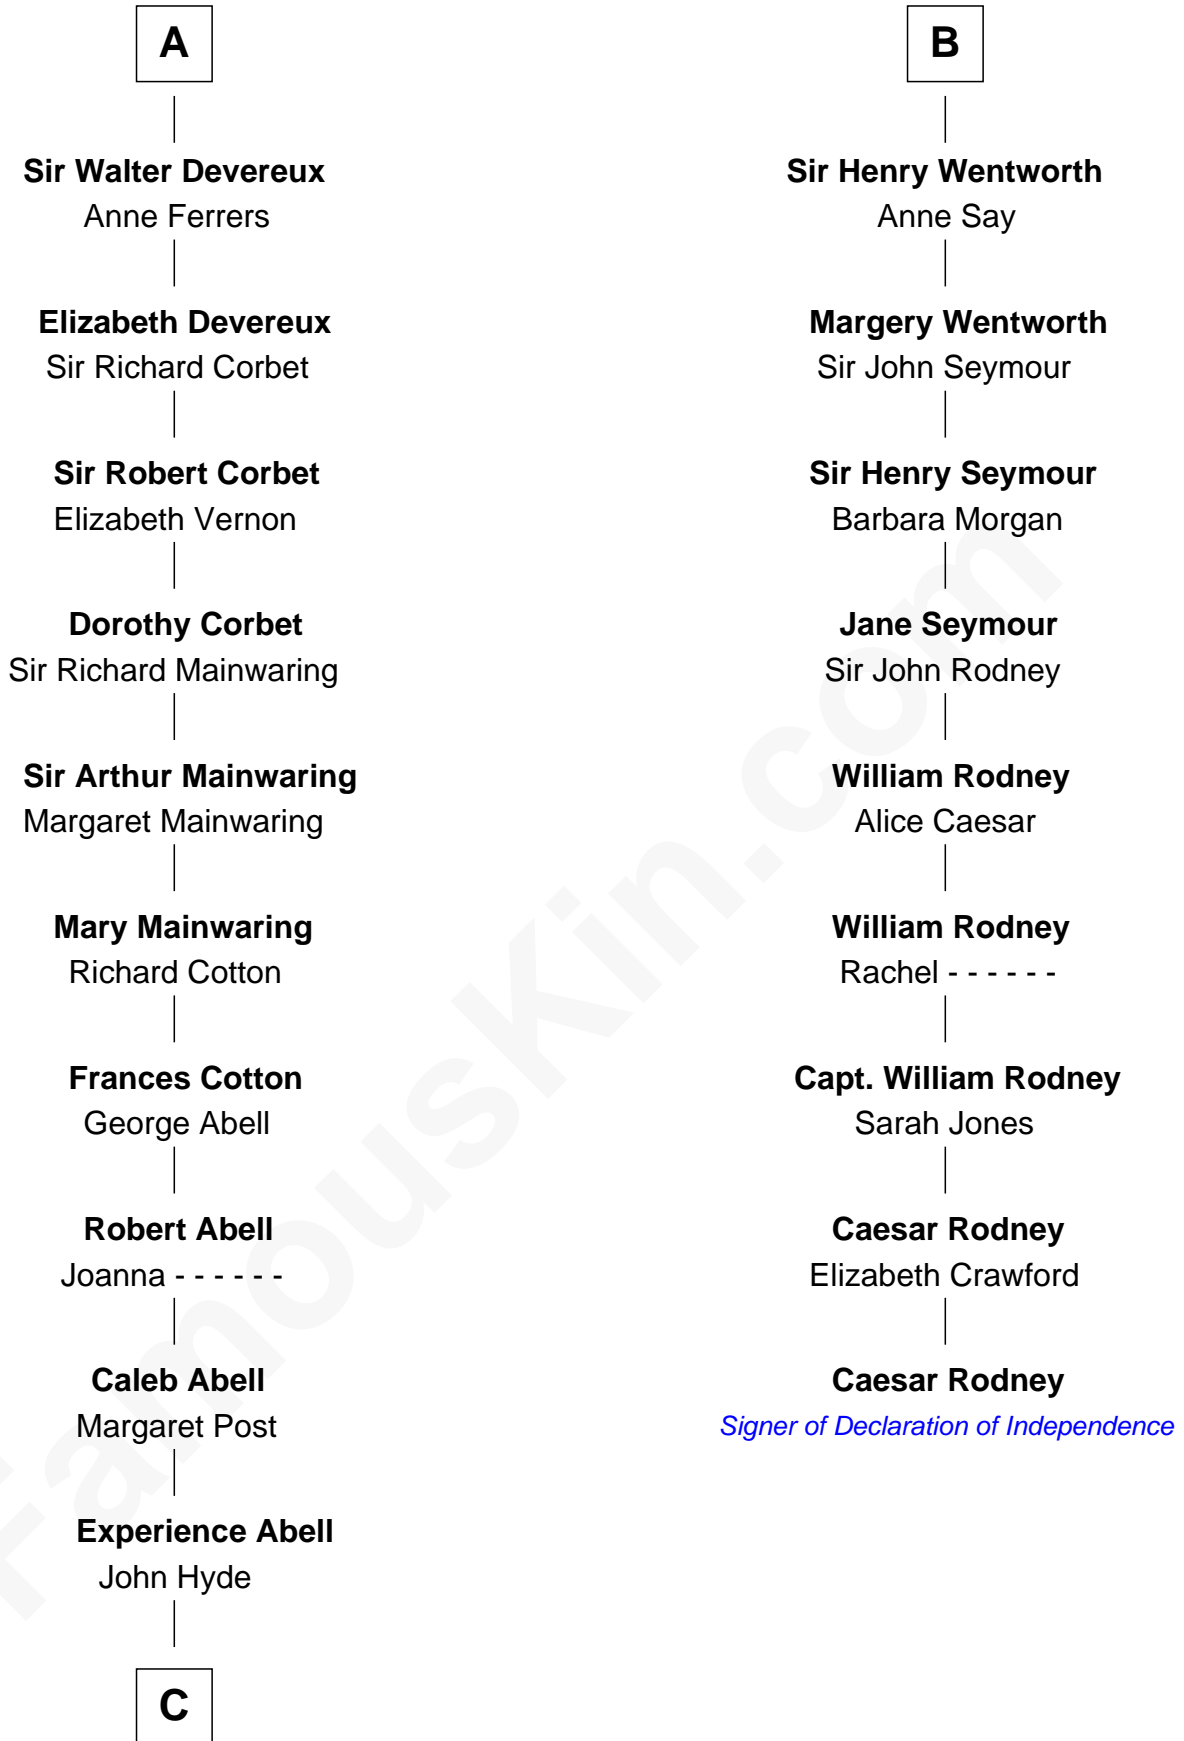

FamousKin.com

Relationship Chart of

Grover Cleveland

22nd and 24th U.S. President

15th cousin 6 times removed of

Caesar Rodney

Signer of the Declaration of Independence

C

James Hyde
Sarah Marshall

Abiah Hyde
Aaron Cleveland

William Cleveland
Margaret Falley

Rev. Richard Falley Cleveland
Ann Neal

Grover Cleveland
22nd and 24th U.S. President

FamousKin.com