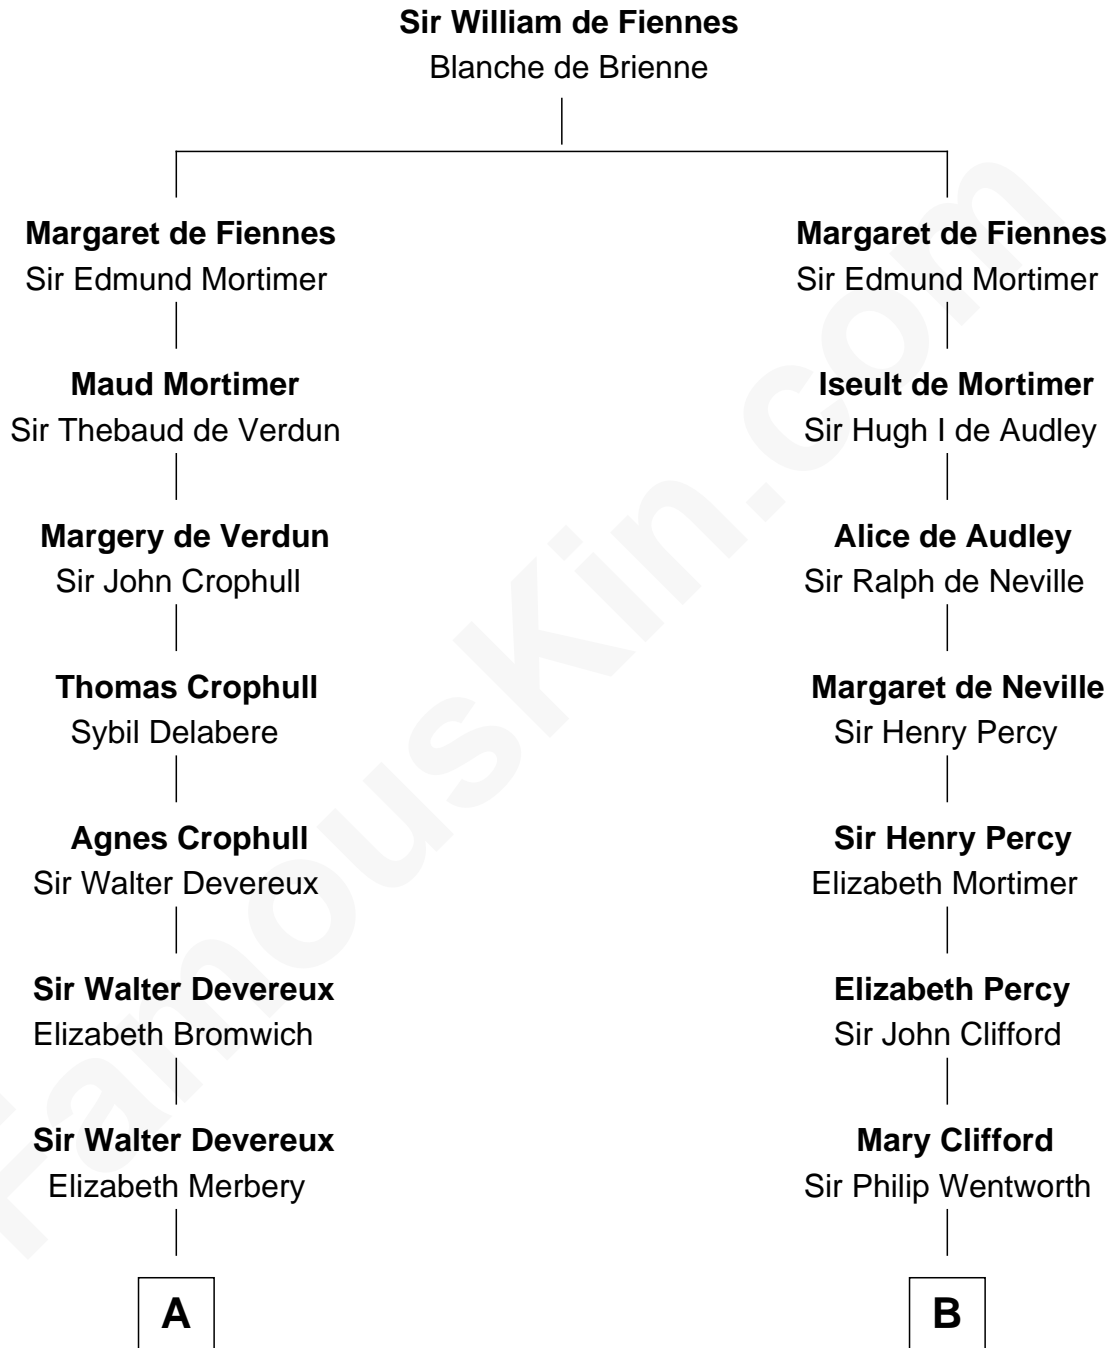

FamousKin.com

Relationship Chart of

Grover Cleveland

22nd and 24th U.S. President

15th cousin 6 times removed of

Caesar Rodney

Signer of the Declaration of Independence

C

James Hyde
Sarah Marshall

Abiah Hyde
Aaron Cleveland

William Cleveland
Margaret Falley

Rev. Richard Falley Cleveland
Ann Neal

Grover Cleveland
22nd and 24th U.S. President

FamousKin.com