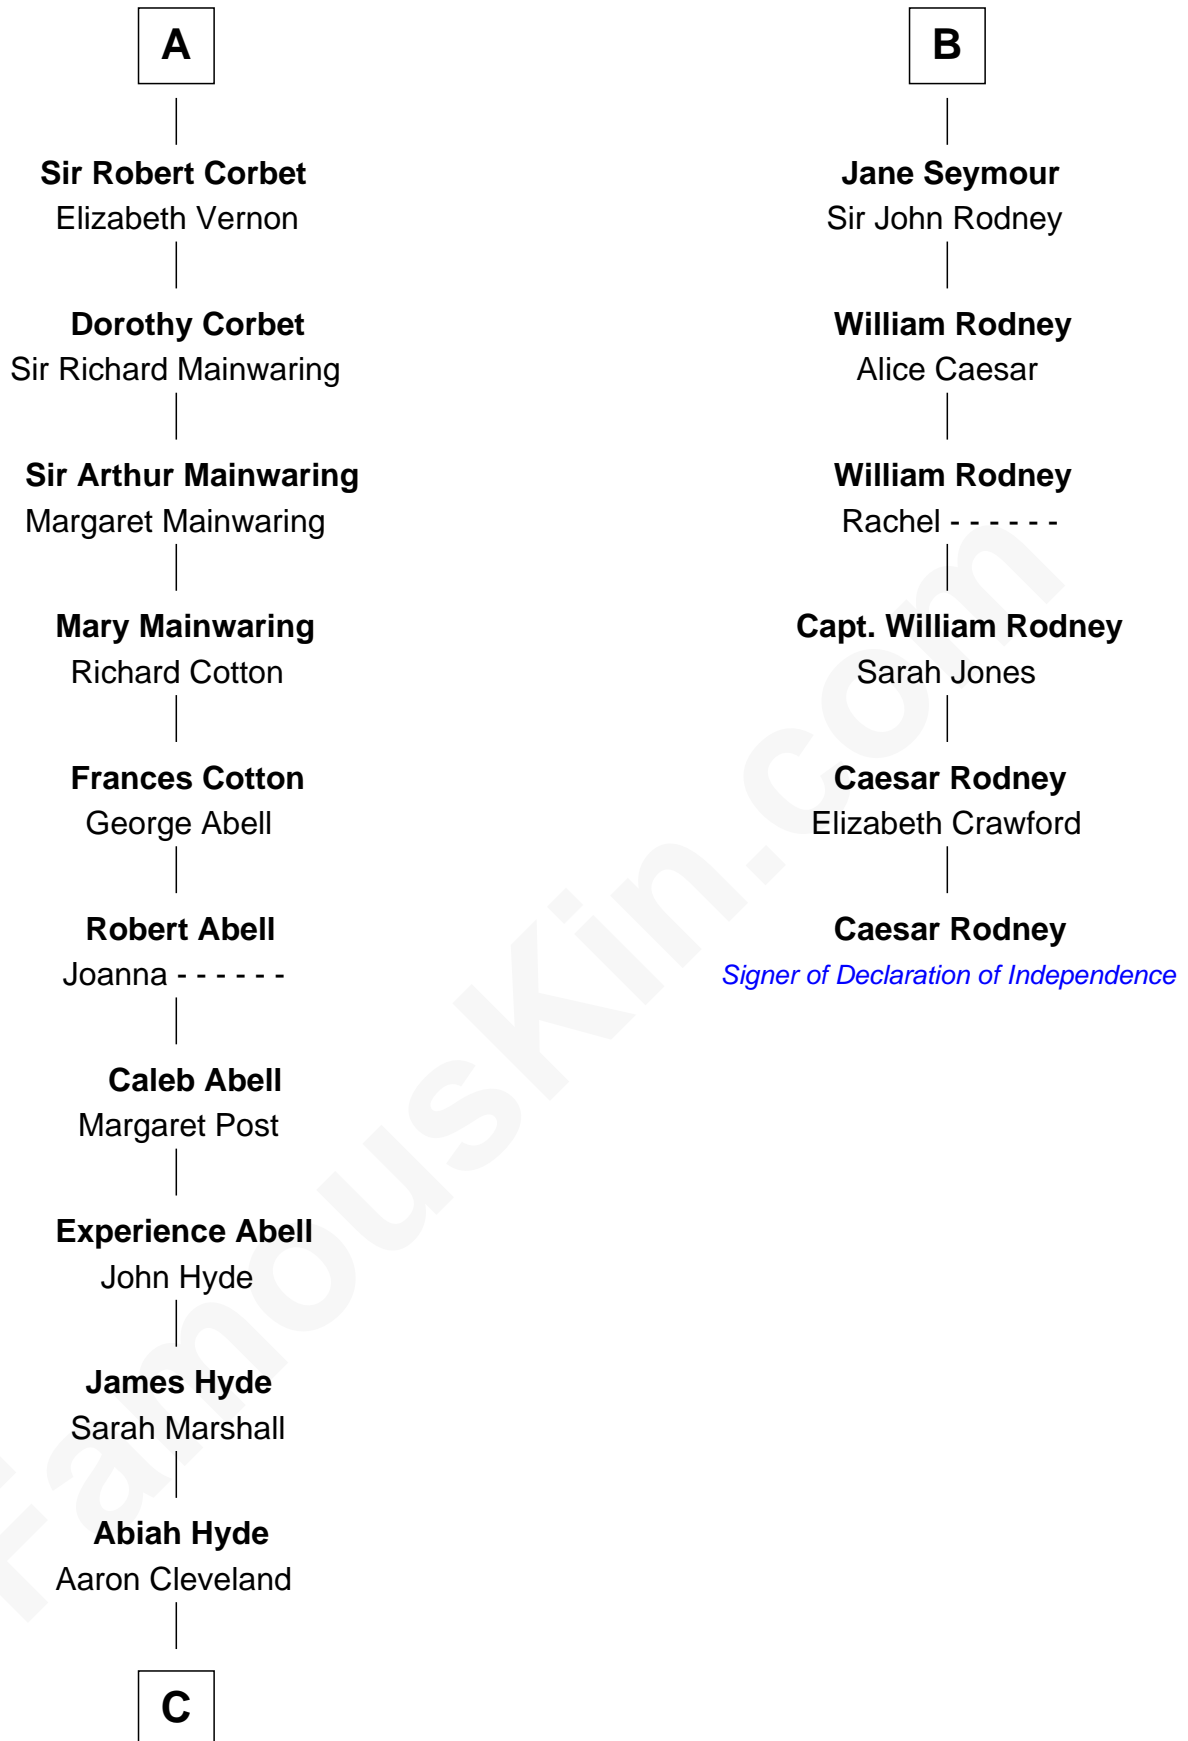

FamousKin.com

Relationship Chart of

Grover Cleveland

22nd and 24th U.S. President

12th cousin 7 times removed of

Caesar Rodney

Signer of the Declaration of Independence

C

William Cleveland

Margaret Falley

Rev. Richard Falley Cleveland

Ann Neal

Grover Cleveland

22nd and 24th U.S. President

FamousKin.com