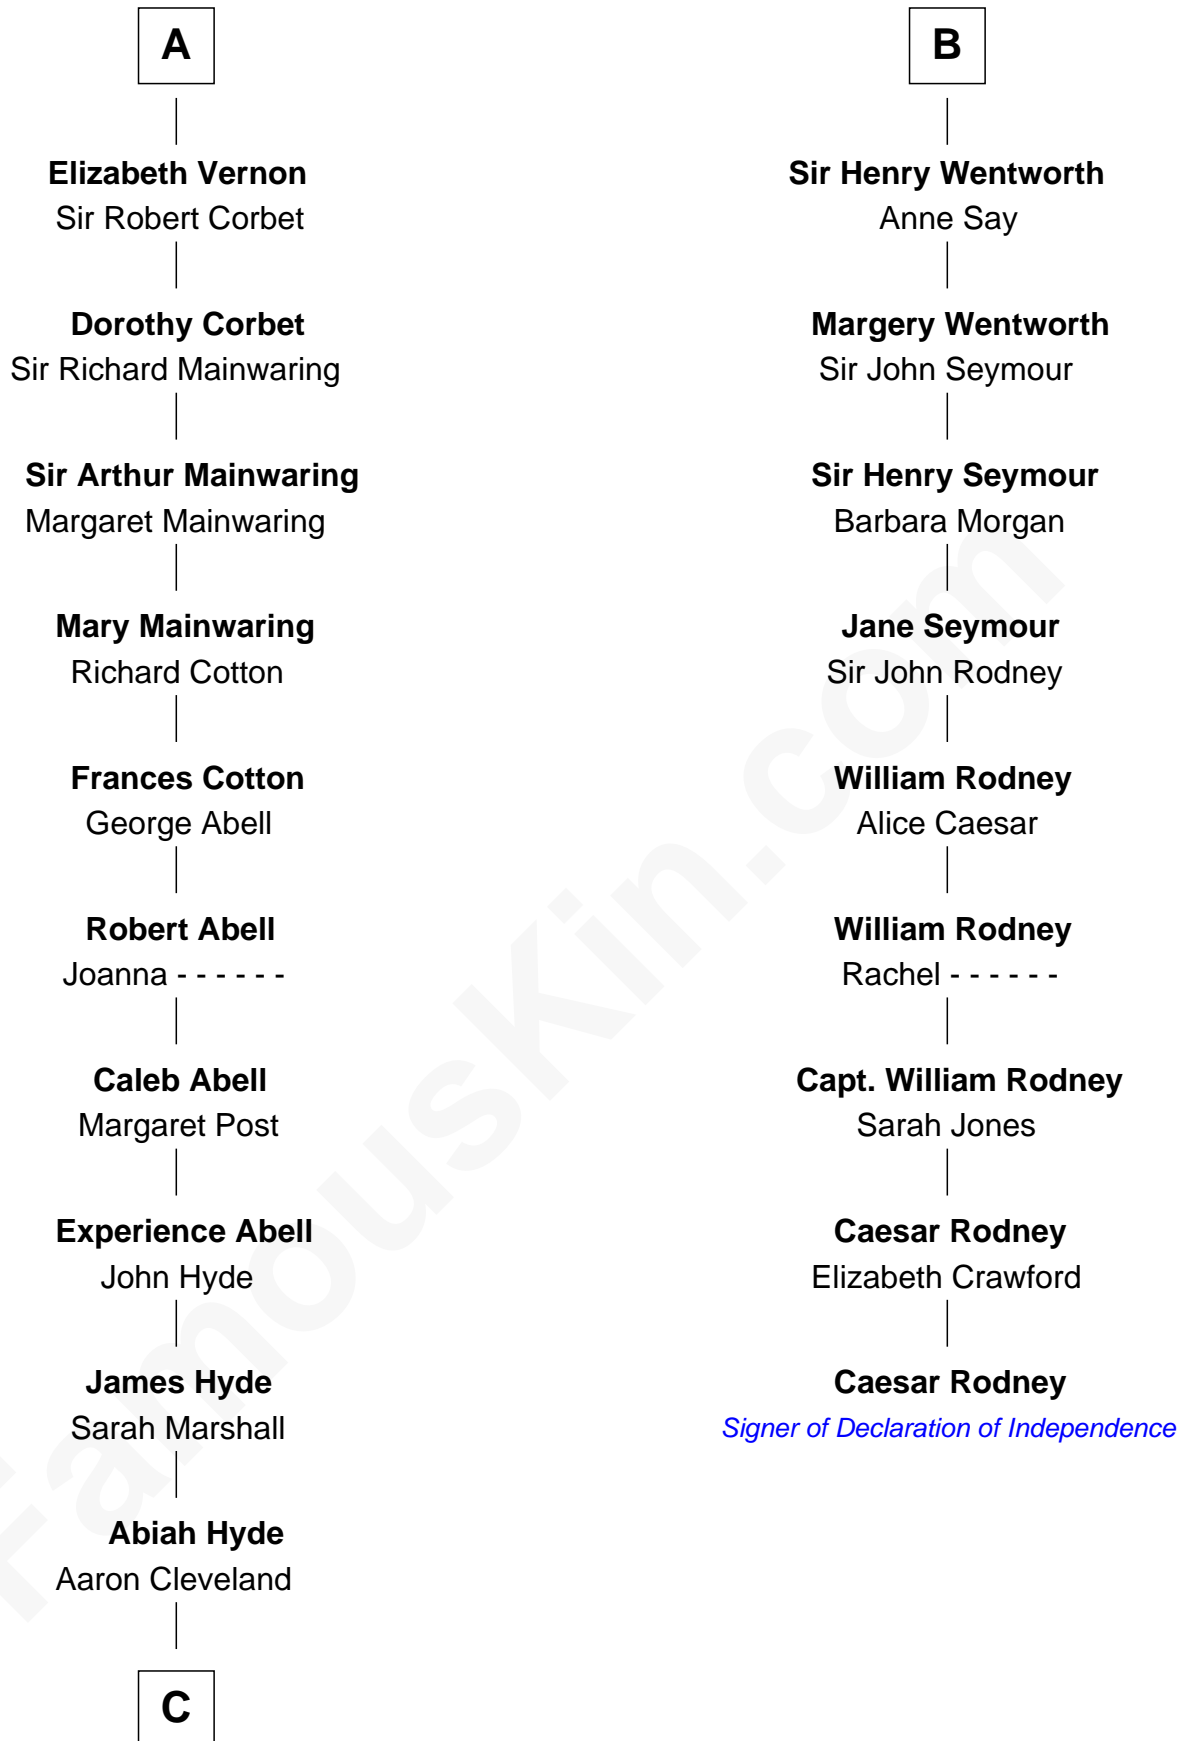

FamousKin.com

Relationship Chart of

Grover Cleveland

22nd and 24th U.S. President

15th cousin 4 times removed of

Caesar Rodney

Signer of the Declaration of Independence

C

William Cleveland

Margaret Falley

Rev. Richard Falley Cleveland

Ann Neal

Grover Cleveland

22nd and 24th U.S. President

FamousKin.com