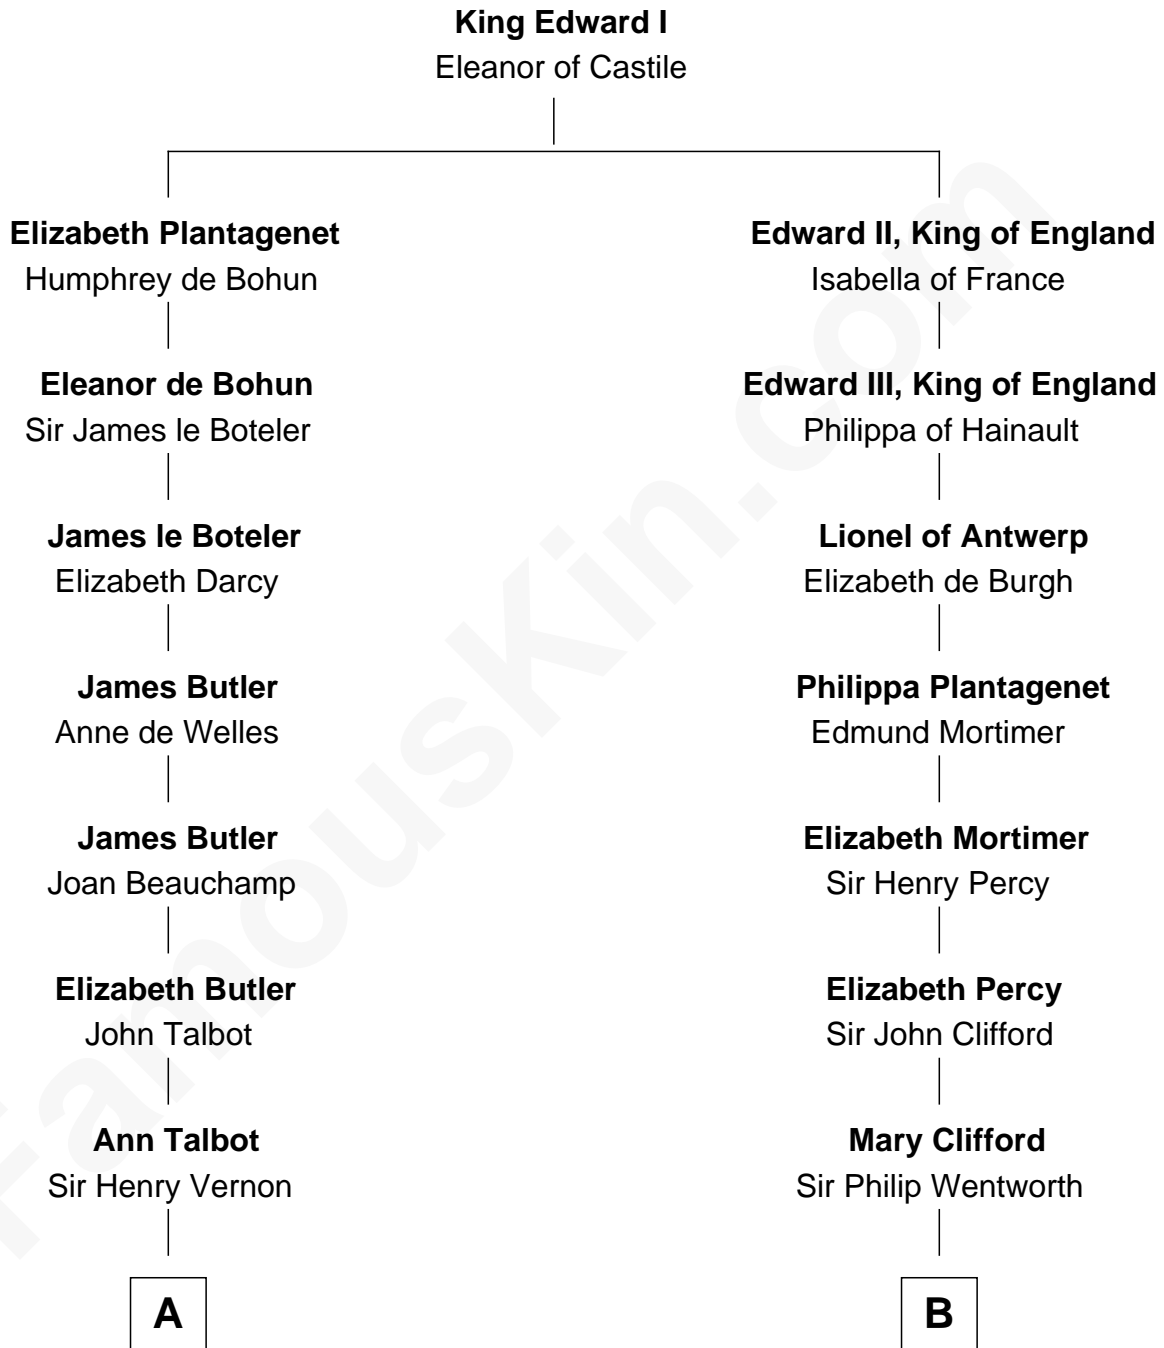

FamousKin.com

Relationship Chart of

Grover Cleveland

22nd and 24th U.S. President

15th cousin 4 times removed of

Caesar Rodney

Signer of the Declaration of Independence

C

William Cleveland

Margaret Falley

Rev. Richard Falley Cleveland

Ann Neal

Grover Cleveland

22nd and 24th U.S. President

FamousKin.com