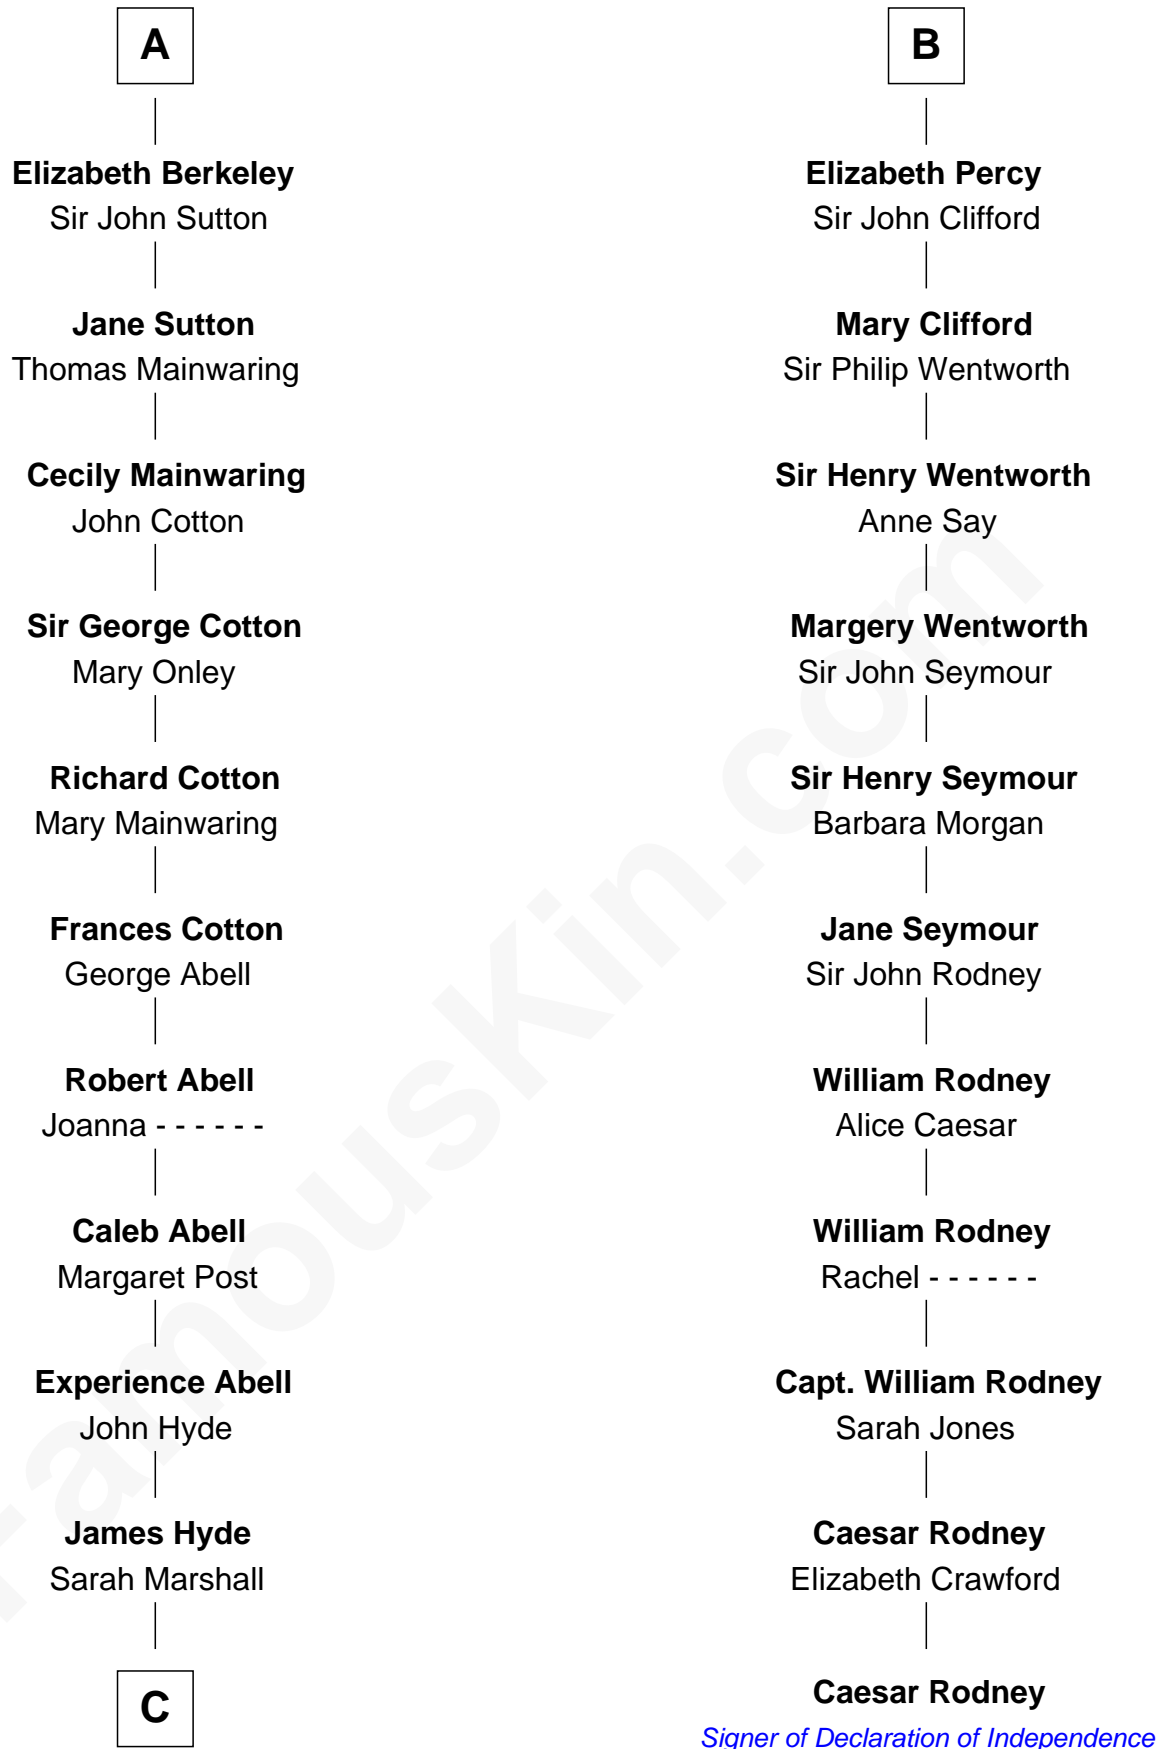

FamousKin.com

Relationship Chart of

Grover Cleveland

22nd and 24th U.S. President

17th cousin 3 times removed of

Caesar Rodney

Signer of the Declaration of Independence

Henry II, King of England

Eleanor of Aquitaine

John, King of England

----- De Warenne

Sir Richard FitzRoy

Rose de Dover

Isabel de Dover

Sir Maurice de Berkeley

Sir Thomas de Berkeley

Mary Plantagenet

Henry de Percy

Sir Henry Percy

Margaret de Neville

Sir Henry Percy

Elizabeth Mortimer

B

C

Abiah Hyde

Aaron Cleveland

William Cleveland

Margaret Falley

Rev. Richard Falley Cleveland

Ann Neal

Grover Cleveland

22nd and 24th U.S. President