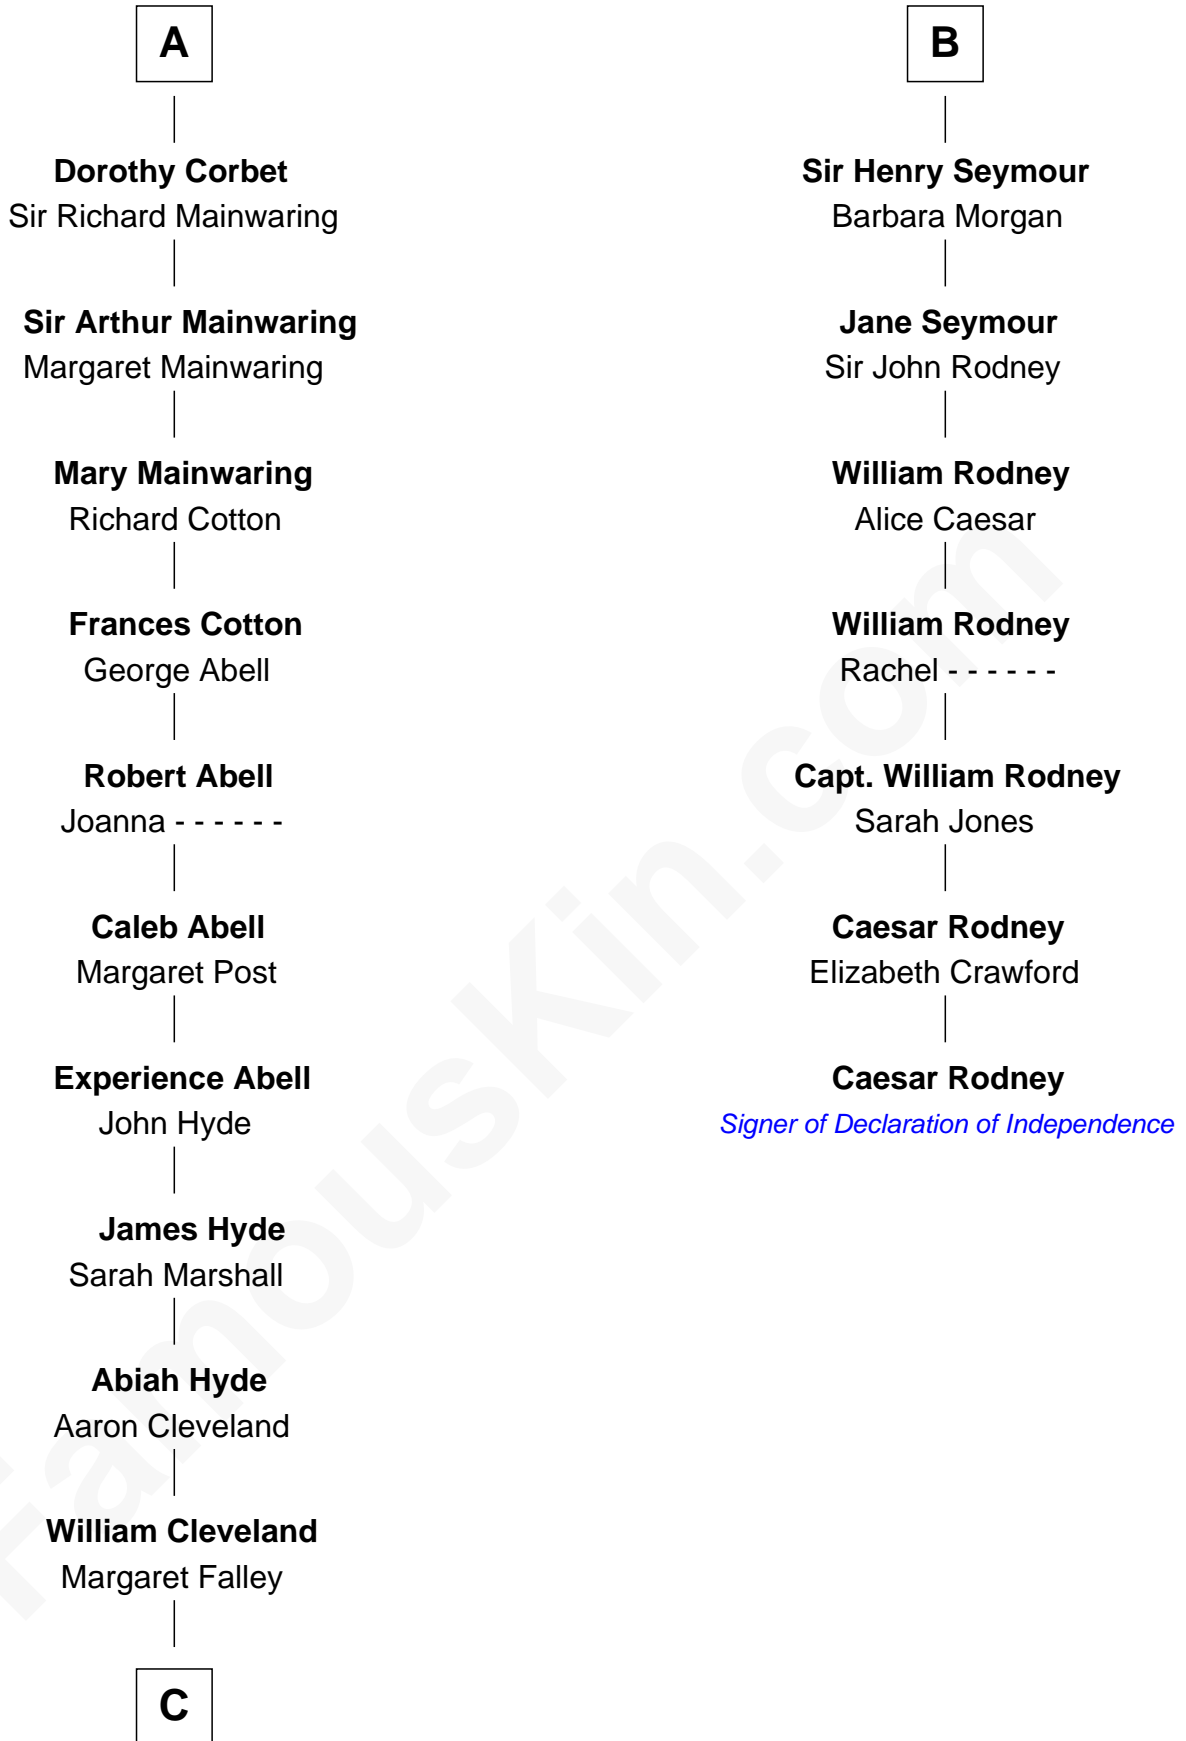

FamousKin.com

Relationship Chart of

Grover Cleveland

22nd and 24th U.S. President

13th cousin 5 times removed of

Caesar Rodney

Signer of the Declaration of Independence

C

Rev. Richard Falley Cleveland

Ann Neal

Grover Cleveland

22nd and 24th U.S. President

FamousKin.com