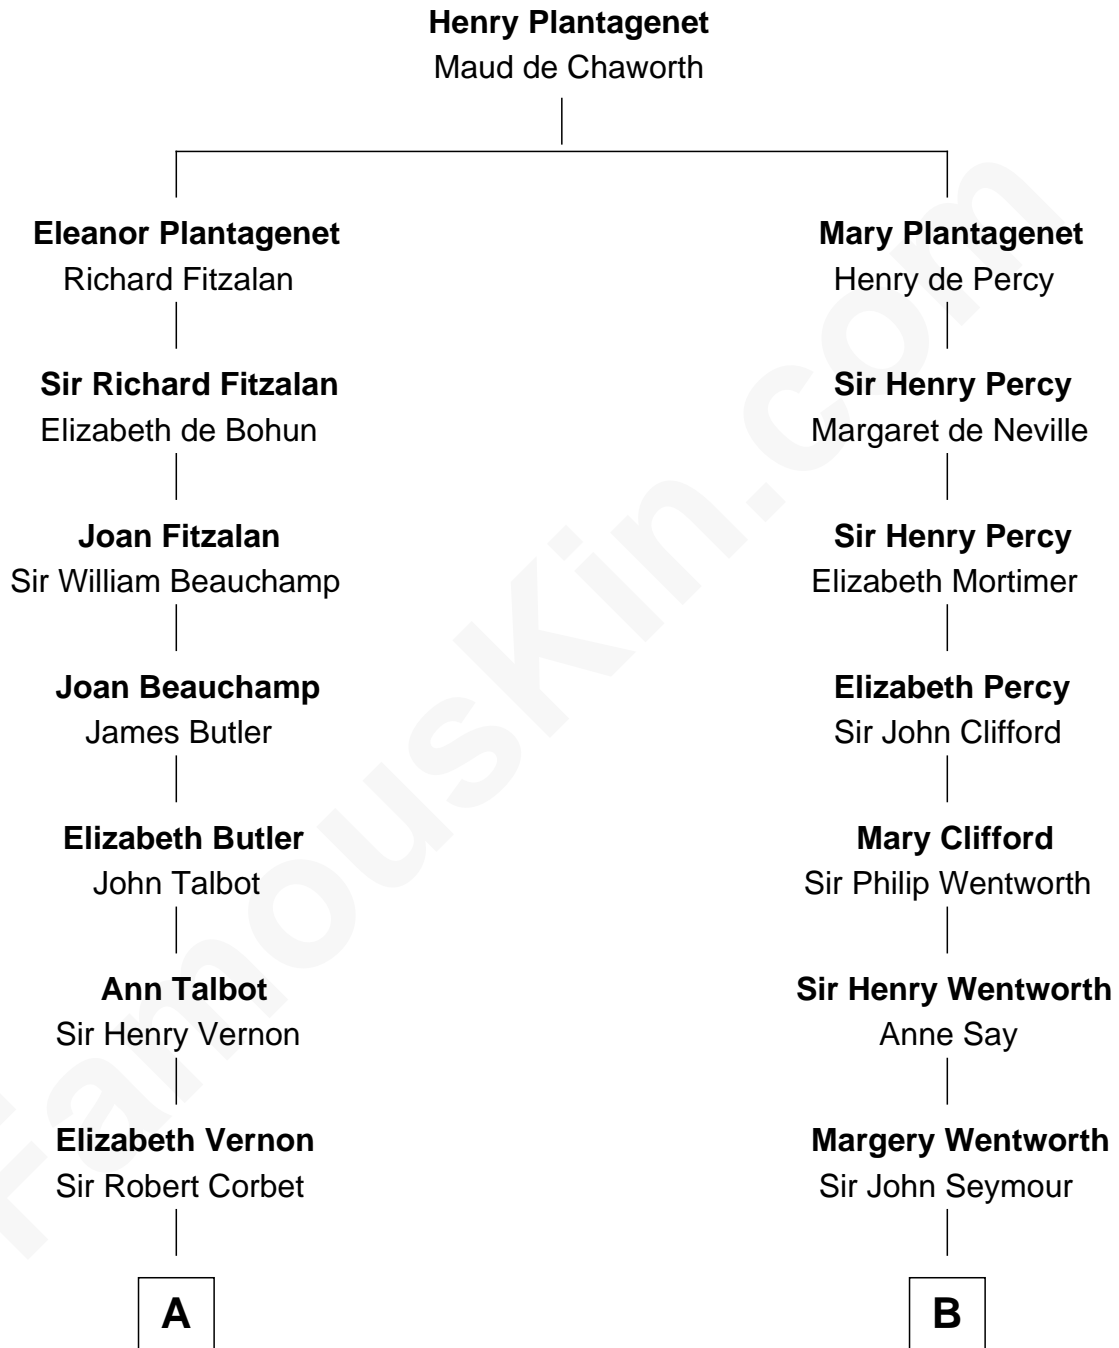

FamousKin.com

Relationship Chart of

Grover Cleveland

22nd and 24th U.S. President

13th cousin 5 times removed of

Caesar Rodney

Signer of the Declaration of Independence

C

Rev. Richard Falley Cleveland

Ann Neal

Grover Cleveland

22nd and 24th U.S. President

FamousKin.com