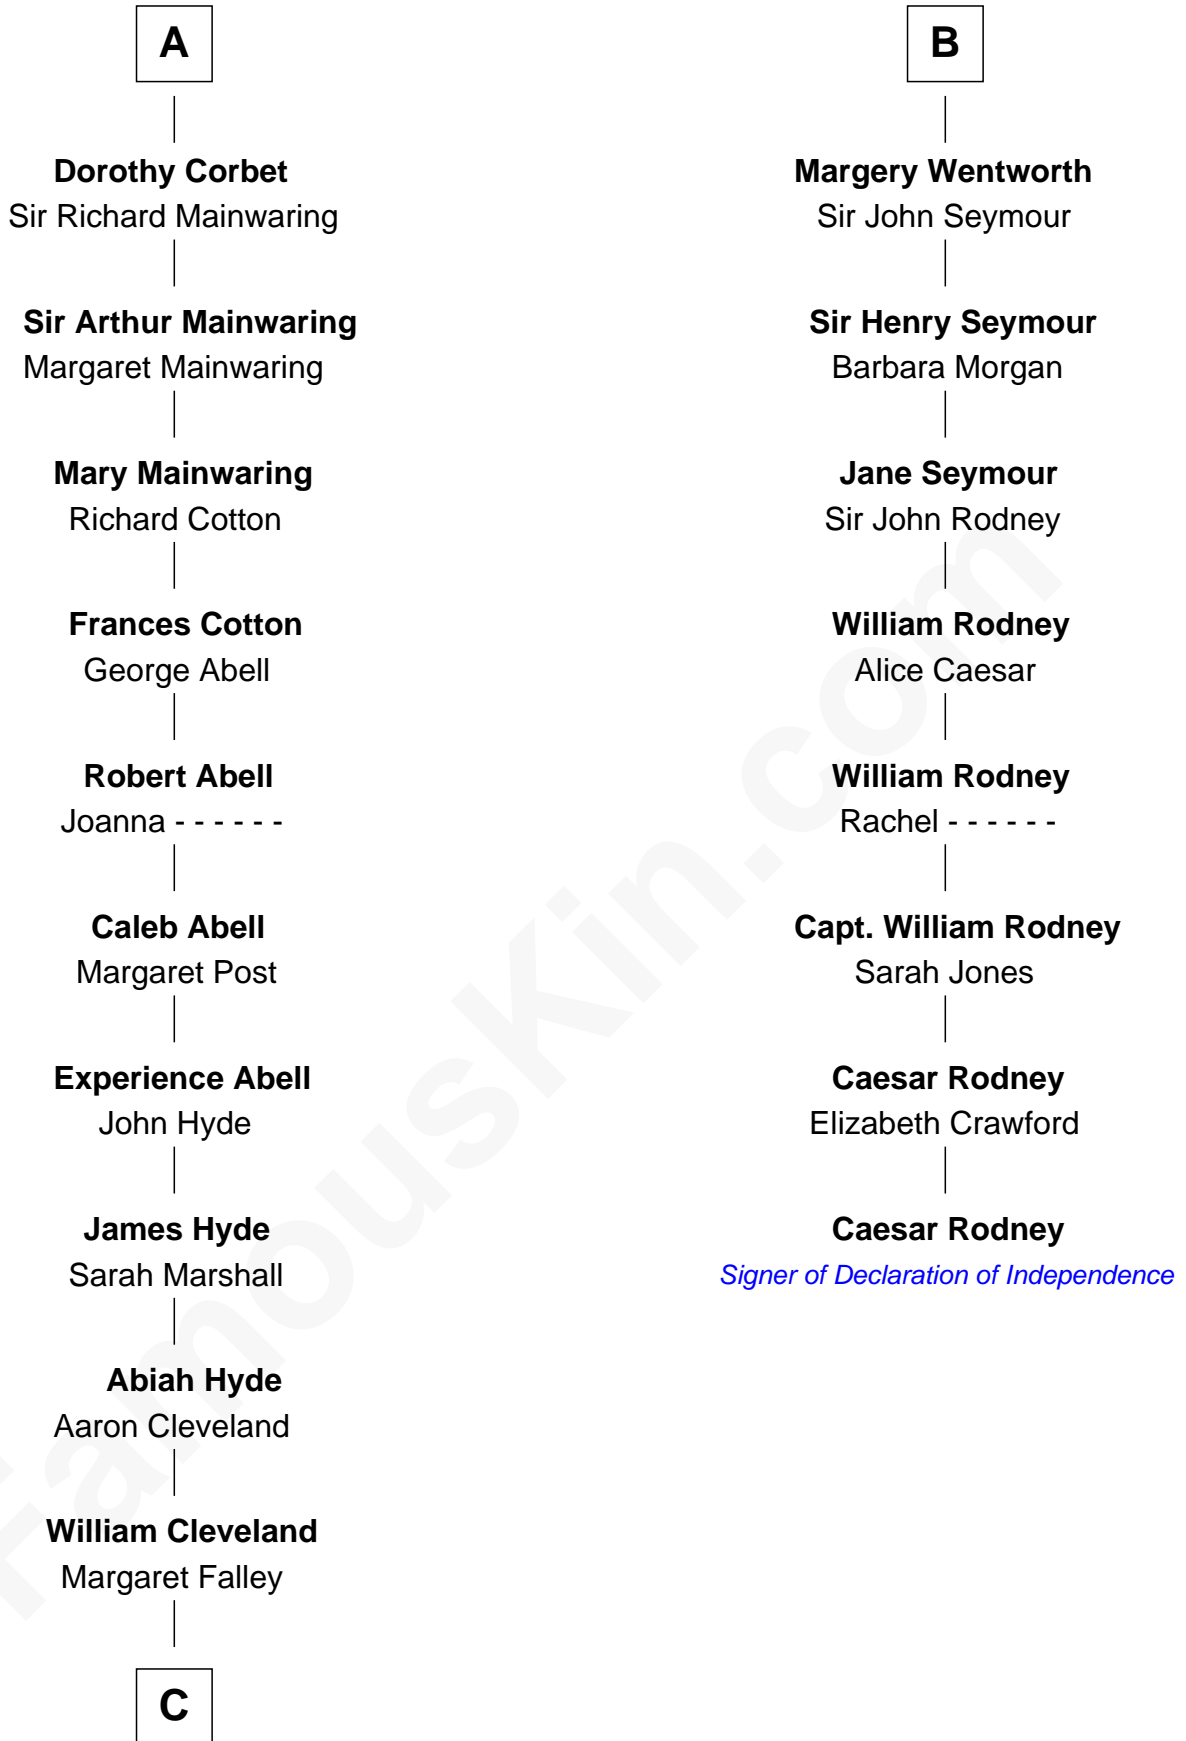

FamousKin.com

Relationship Chart of

Grover Cleveland

22nd and 24th U.S. President

14th cousin 4 times removed of

Caesar Rodney

Signer of the Declaration of Independence

C

Rev. Richard Falley Cleveland

Ann Neal

Grover Cleveland

22nd and 24th U.S. President

FamousKin.com