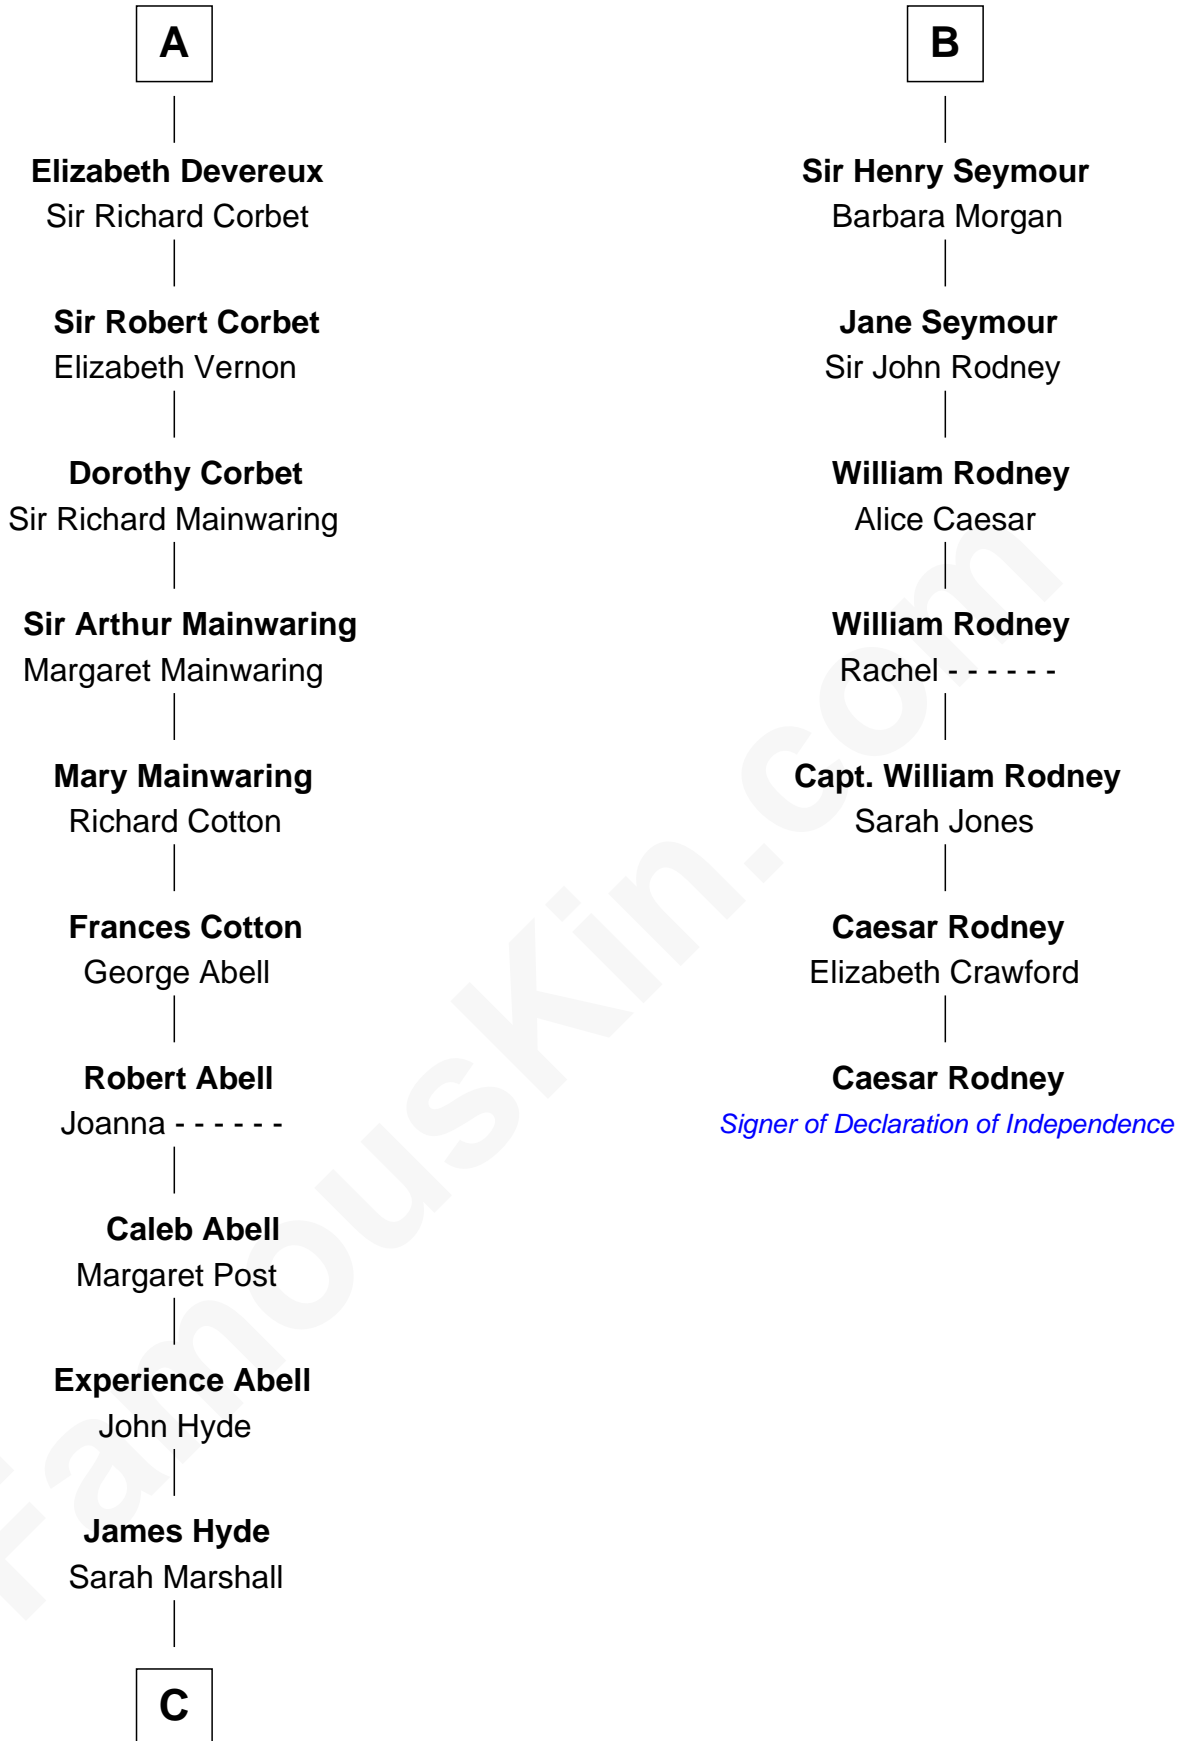

## Relationship Chart of

### Grover Cleveland

22nd and 24th U.S. President

13th cousin 7 times removed of

**Caesar Rodney**

Signer of the Declaration of Independence

**Sir Hugh I de Audley**

Iseult de Mortimer

**C**

Abiah Hyde

Aaron Cleveland

William Cleveland

Margaret Falley

Rev. Richard Falley Cleveland

Ann Neal

Grover Cleveland

*22nd and 24th U.S. President*