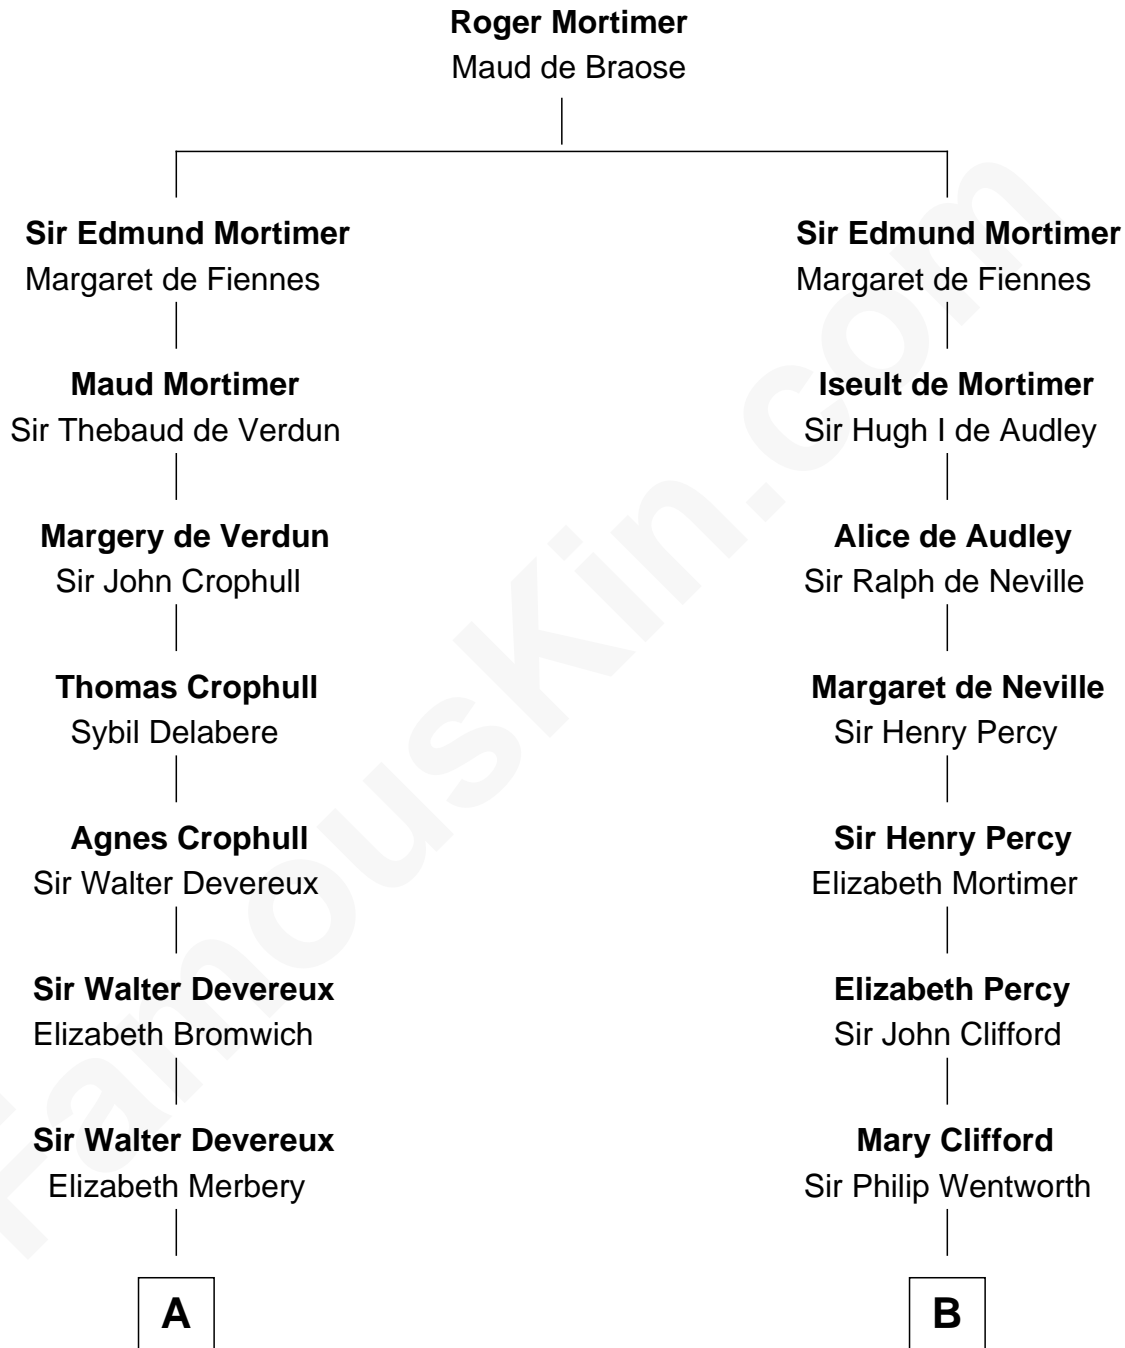

## Relationship Chart of

### Grover Cleveland

22nd and 24th U.S. President

15th cousin 6 times removed of

**Caesar Rodney**

Signer of the Declaration of Independence

**C**

James Hyde  
Sarah Marshall

Abiah Hyde  
Aaron Cleveland