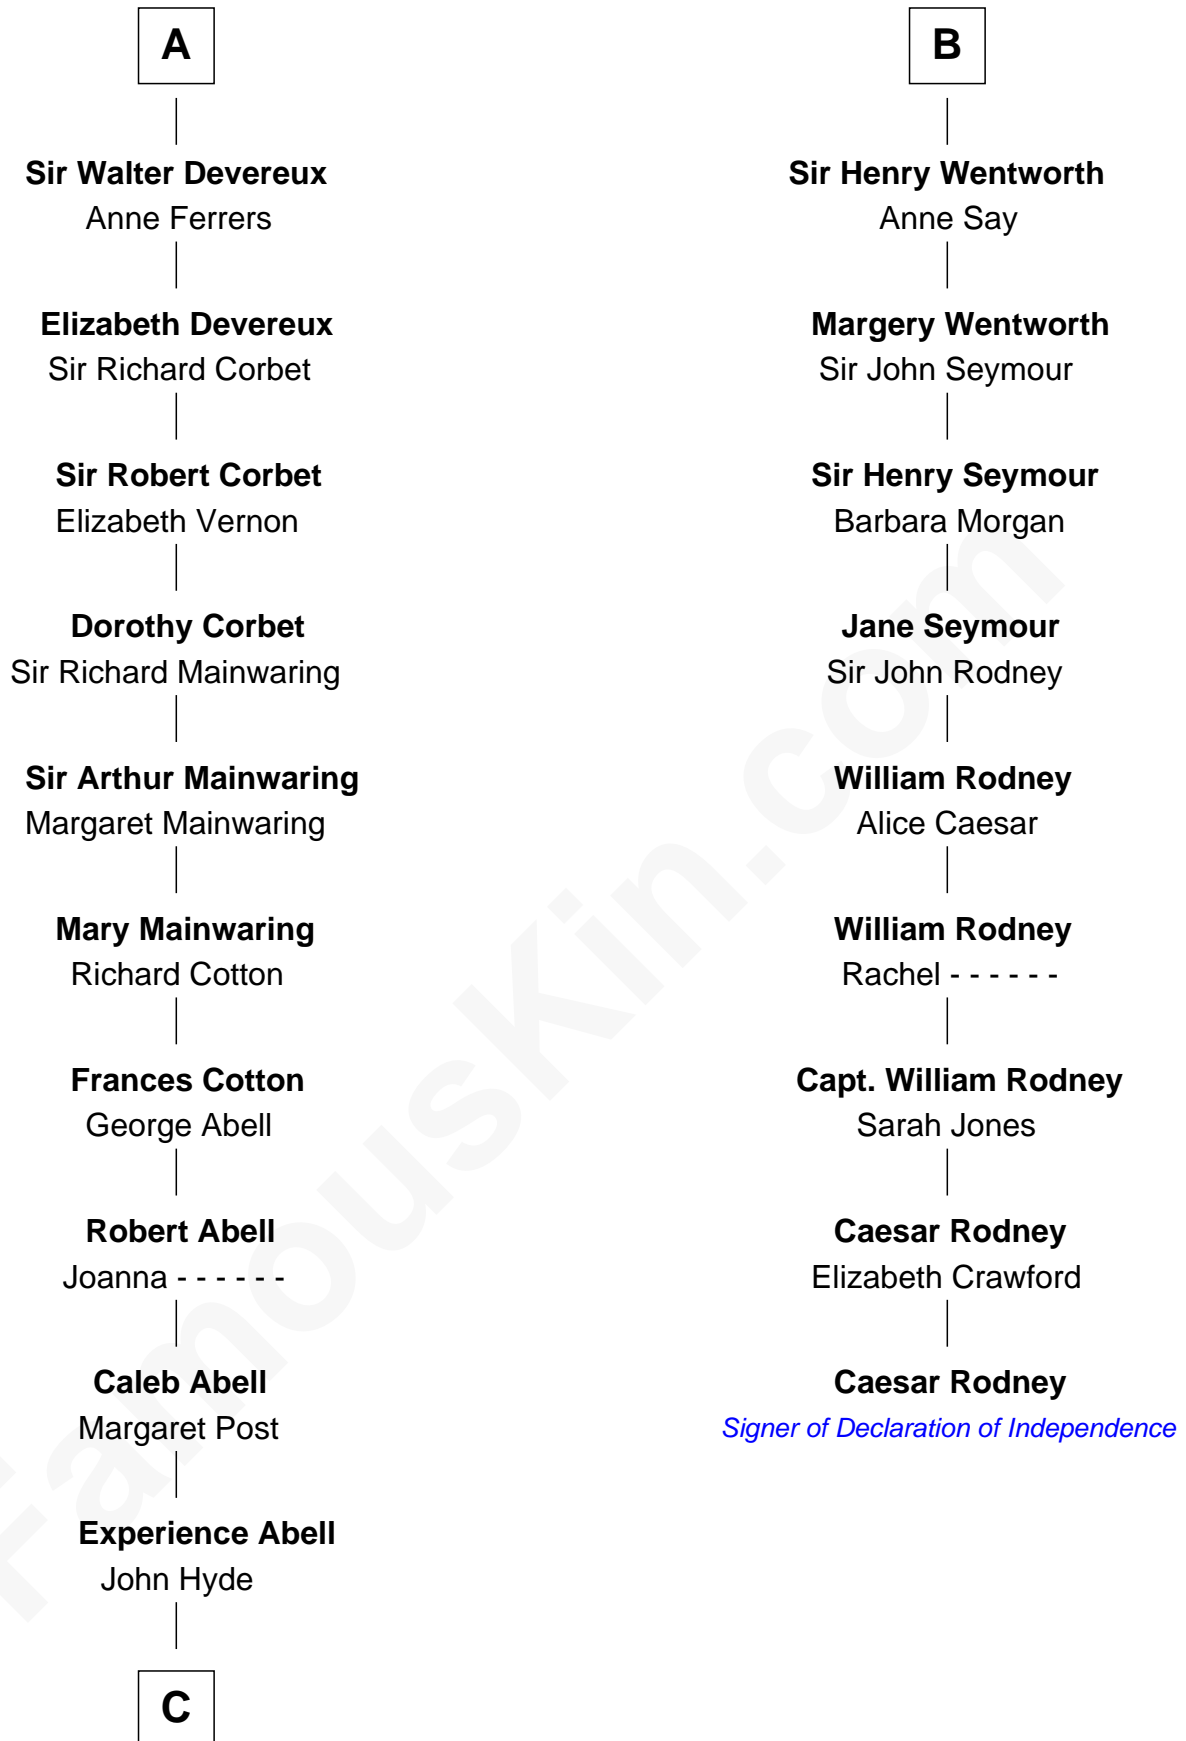

## Relationship Chart of

### Grover Cleveland

22nd and 24th U.S. President

15th cousin 6 times removed of

**Caesar Rodney**

Signer of the Declaration of Independence

**C**

James Hyde  
Sarah Marshall

Abiah Hyde  
Aaron Cleveland

William Cleveland  
Margaret Falley

Rev. Richard Falley Cleveland  
Ann Neal

Grover Cleveland  
*22nd and 24th U.S. President*

FamousKin.com